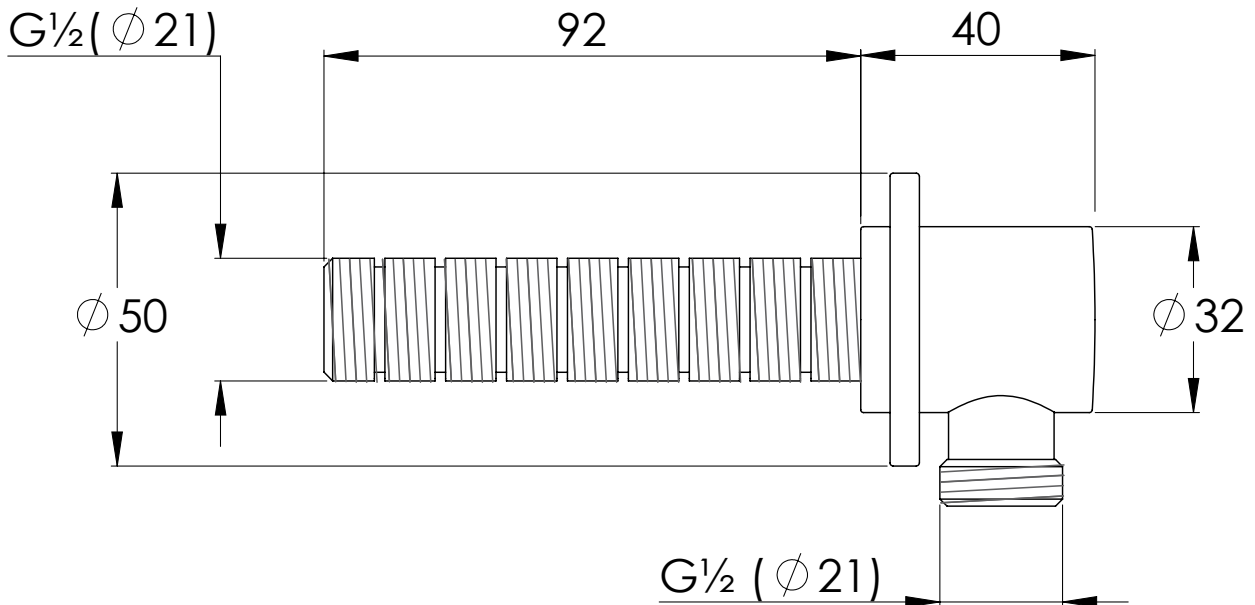

# XO4004

XO WALL HOSE OUTLET

DIMENSIONAL DATA SHEET

DATE: 02/10/2019

REVISION: B

COPYRIGHT © LBIP LTD. ALL RIGHTS RESERVED

DIMENSIONS IN MILLIMETRES

WHILST EVERY EFFORT IS MADE TO ENSURE THE ACCURACY OF THESE DATA SHEETS THEY ARE SUBJECT TO CHANGE WITHOUT NOTICE AS PART OF THE COMPANY'S PRODUCT DEVELOPMENT PROCESS