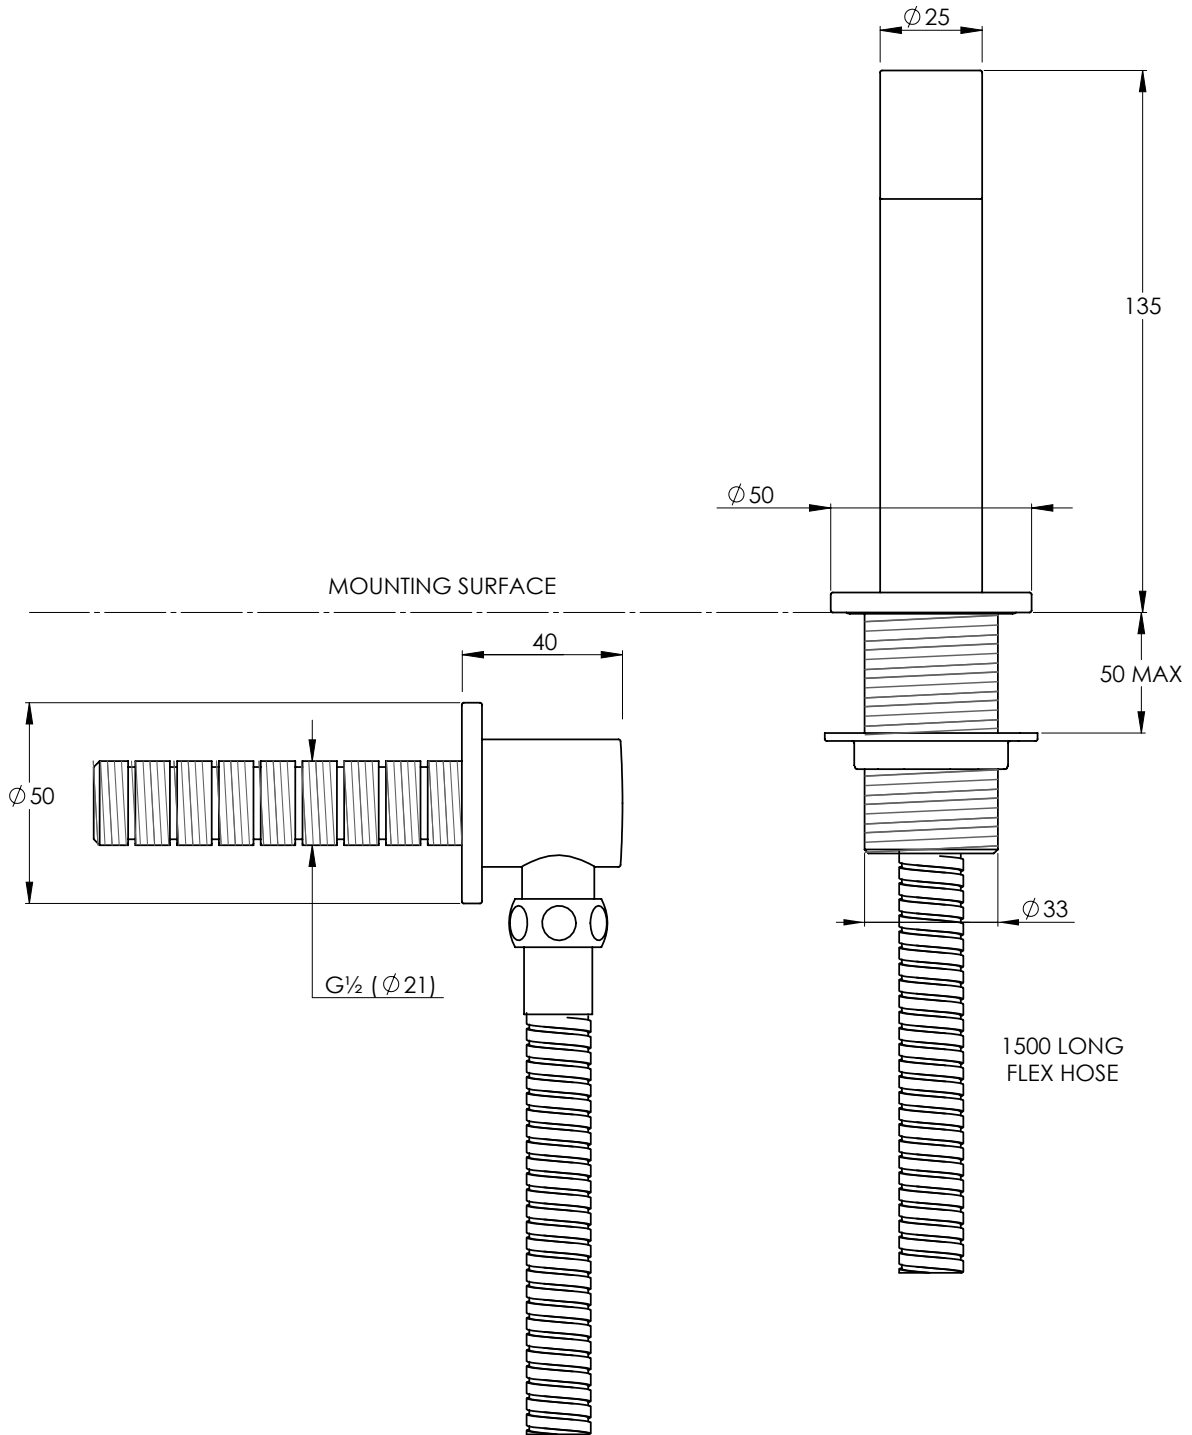

# XO4000

XO DECK MOUNTED PULL OUT HANDSHOWER

DIMENSIONAL DATA SHEET

DATE: 03/10/2019

REVISION: B

COPYRIGHT © LBIP LTD. ALL RIGHTS RESERVED

DIMENSIONS IN MILLIMETRES

WHILST EVERY EFFORT IS MADE TO ENSURE THE ACCURACY OF THESE DATA SHEETS THEY ARE SUBJECT TO CHANGE WITHOUT NOTICE AS PART OF THE COMPANY'S PRODUCT DEVELOPMENT PROCESS