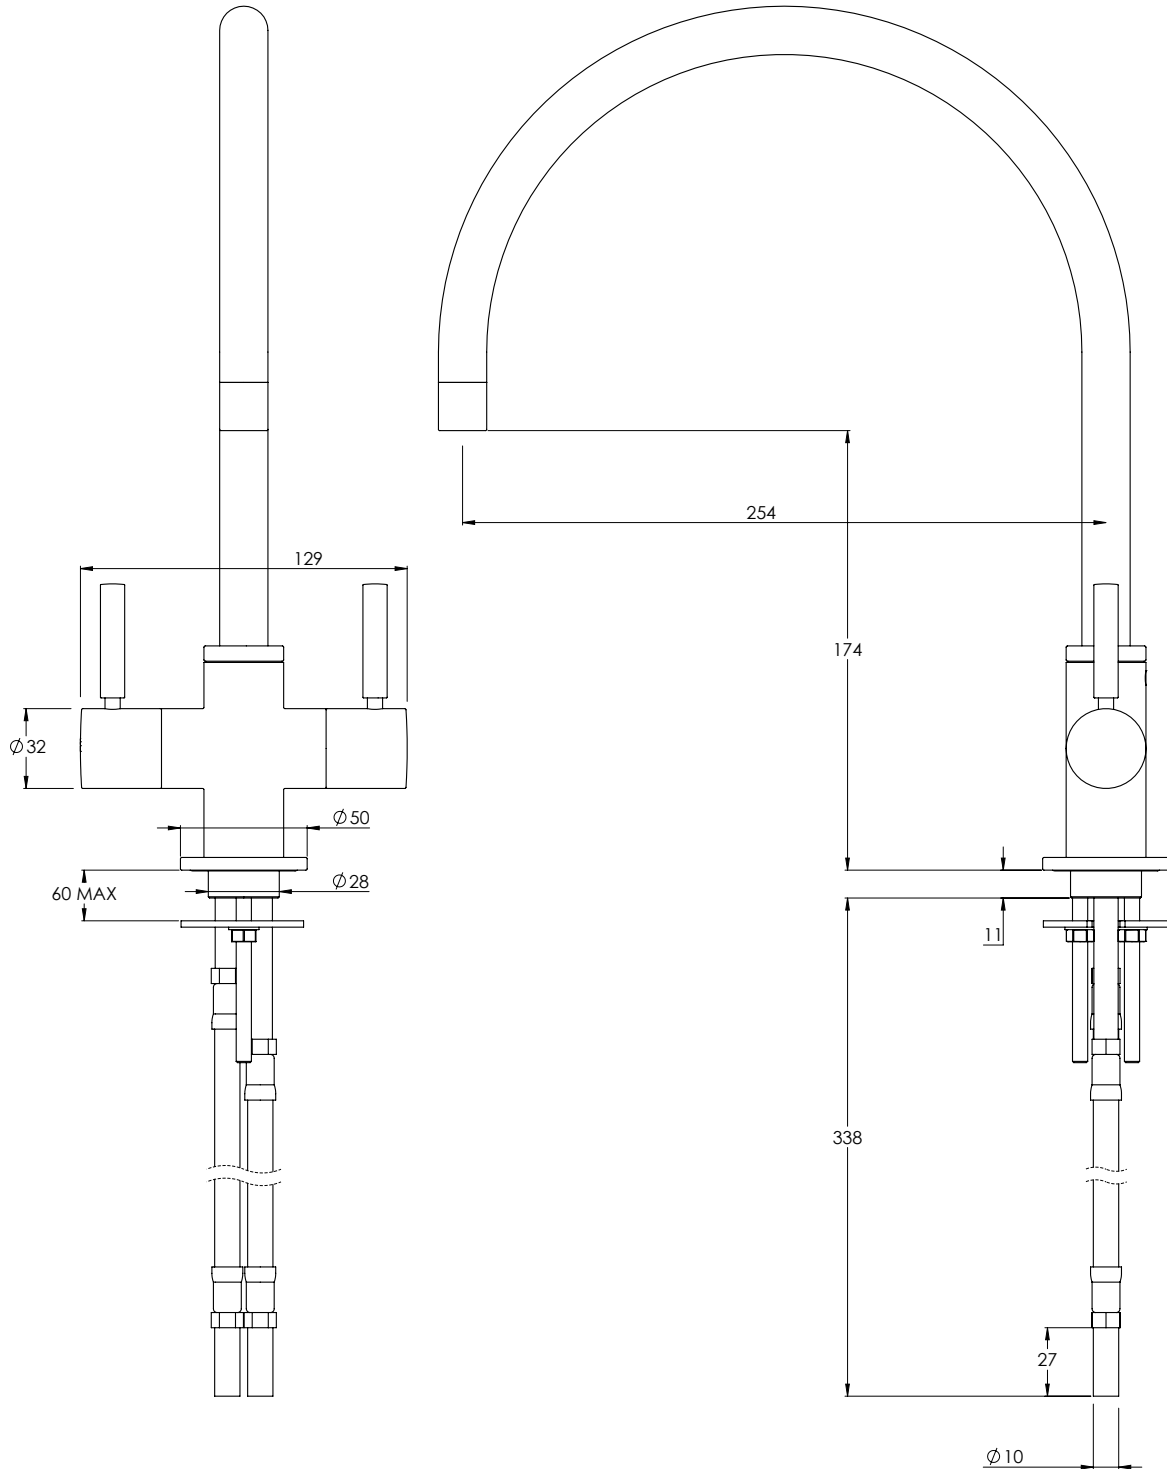

LEFROY BROOKS

IBROC HOUSE ESSEX ROAD
HODDESDON HERTS EN11 0QS UK
T: +44 (0)1992 708 316 F: +44 (0)1992 708 317

X03205

ZU DECK MOUNTED KITCHEN MONO MIXER

DIMENSIONAL DATA SHEET

DATE: 03/10/2019

REVISION: B

COPYRIGHT © LBIP LTD. ALL RIGHTS RESERVED

DIMENSIONS IN MILLIMETRES

WHILST EVERY EFFORT IS MADE TO ENSURE THE ACCURACY OF THESE DATA SHEETS THEY ARE SUBJECT TO CHANGE WITHOUT NOTICE AS PART OF THE COMPANY'S PRODUCT DEVELOPMENT PROCESS