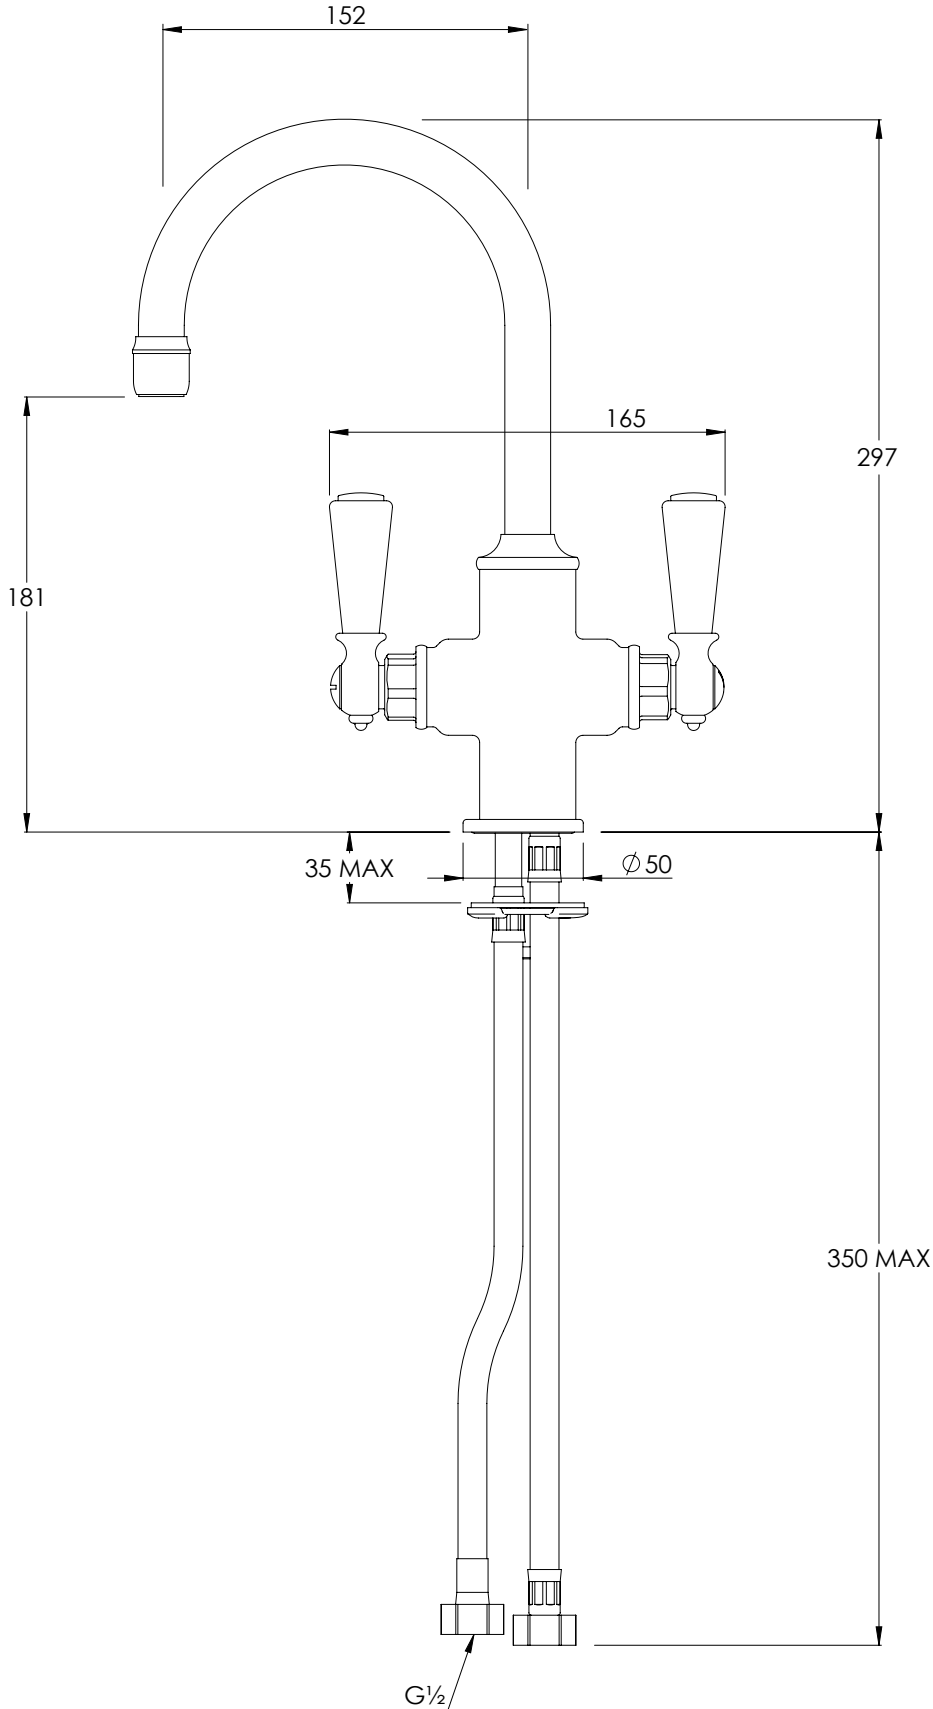

LEFROY BROOKS

1BROC HOUSE ESSEX ROAD
HODDESDON HERTS EN11 0QS UK
T: +44 (0)1992 708 316 F: +44 (0)1992 708 317

WL1180

CLASSIC WHITE LEVER MONO BASIN MIXER

DIMENSIONAL DATA SHEET

DATE: 01/09/2021

REVISION: A

COPYRIGHT © LBIP LTD. ALL RIGHTS RESERVED

DIMENSIONS IN MILLIMETRES

WHILST EVERY EFFORT IS MADE TO ENSURE THE ACCURACY OF THESE DATA SHEETS THEY ARE SUBJECT TO CHANGE WITHOUT NOTICE AS PART OF THE COMPANY'S PRODUCT DEVELOPMENT PROCESS