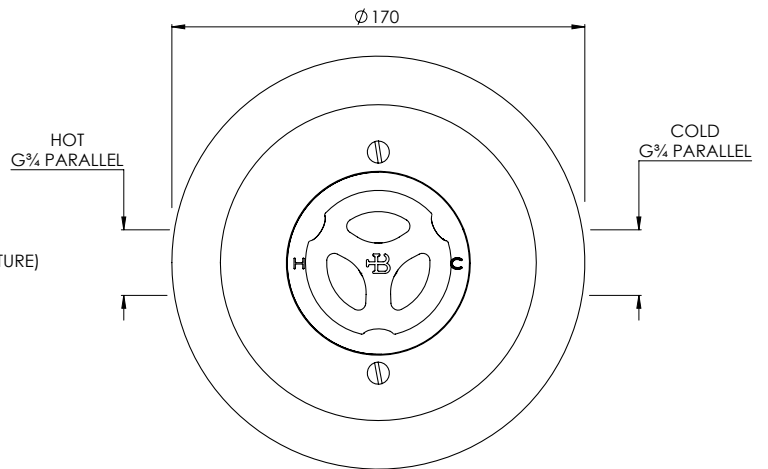

# TT8801

TEN TEN ARCHIPELAGO THERMOSTATIC SHOWER  
VALVE WITH FLOW CONTROL

## DIMENSIONAL DATA SHEET

DATE: 25/08/2020

REVISION: A

COPYRIGHT © LFB LTD. ALL RIGHTS RESERVED

DIMENSIONS IN MILLIMETRES

WHILST EVERY EFFORT IS MADE TO ENSURE THE ACCURACY OF THESE DATA SHEETS THEY ARE SUBJECT TO CHANGE WITHOUT NOTICE AS PART OF THE COMPANY'S PRODUCT DEVELOPMENT PROCESS