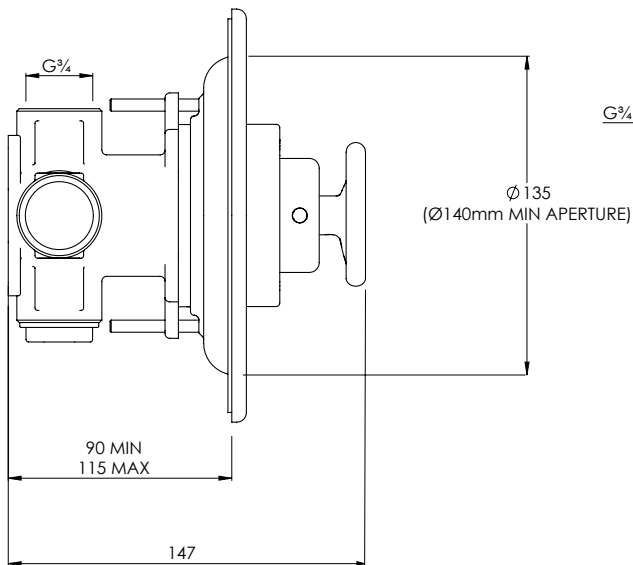

# TT8801

TEN TEN ARCHIPELAGO THERMOSTATIC SHOWER  
VALVE WITH FLOW CONTROL

## DIMENSIONAL DATA SHEET

DATE: 25/08/2020

REVISION: A

COPYRIGHT © LFB LTD. ALL RIGHTS RESERVED

DIMENSIONS IN MILLIMETRES

WHILST EVERY EFFORT IS MADE TO ENSURE THE ACCURACY OF THESE DATA SHEETS THEY ARE SUBJECT TO CHANGE WITHOUT NOTICE AS PART OF THE COMPANY'S PRODUCT DEVELOPMENT PROCESS