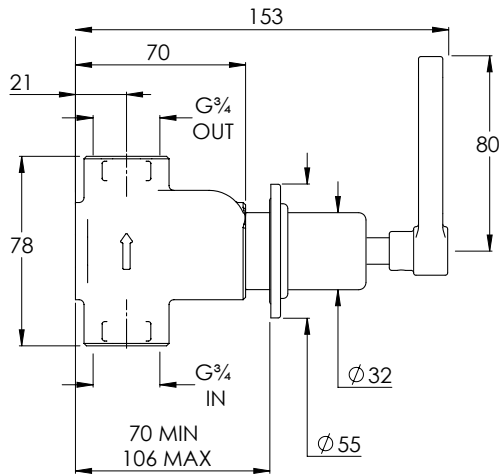

# TT8801

TEN TEN ARCHIPELAGO THERMOSTATIC SHOWER  
VALVE WITH FLOW CONTROL

## DIMENSIONAL DATA SHEET

DATE: 25/08/2020

REVISION: A

COPYRIGHT © LFB LTD. ALL RIGHTS RESERVED

DIMENSIONS IN MILLIMETRES

WHILST EVERY EFFORT IS MADE TO ENSURE THE ACCURACY OF THESE DATA SHEETS THEY ARE SUBJECT TO CHANGE WITHOUT NOTICE AS PART OF THE COMPANY'S PRODUCT DEVELOPMENT PROCESS