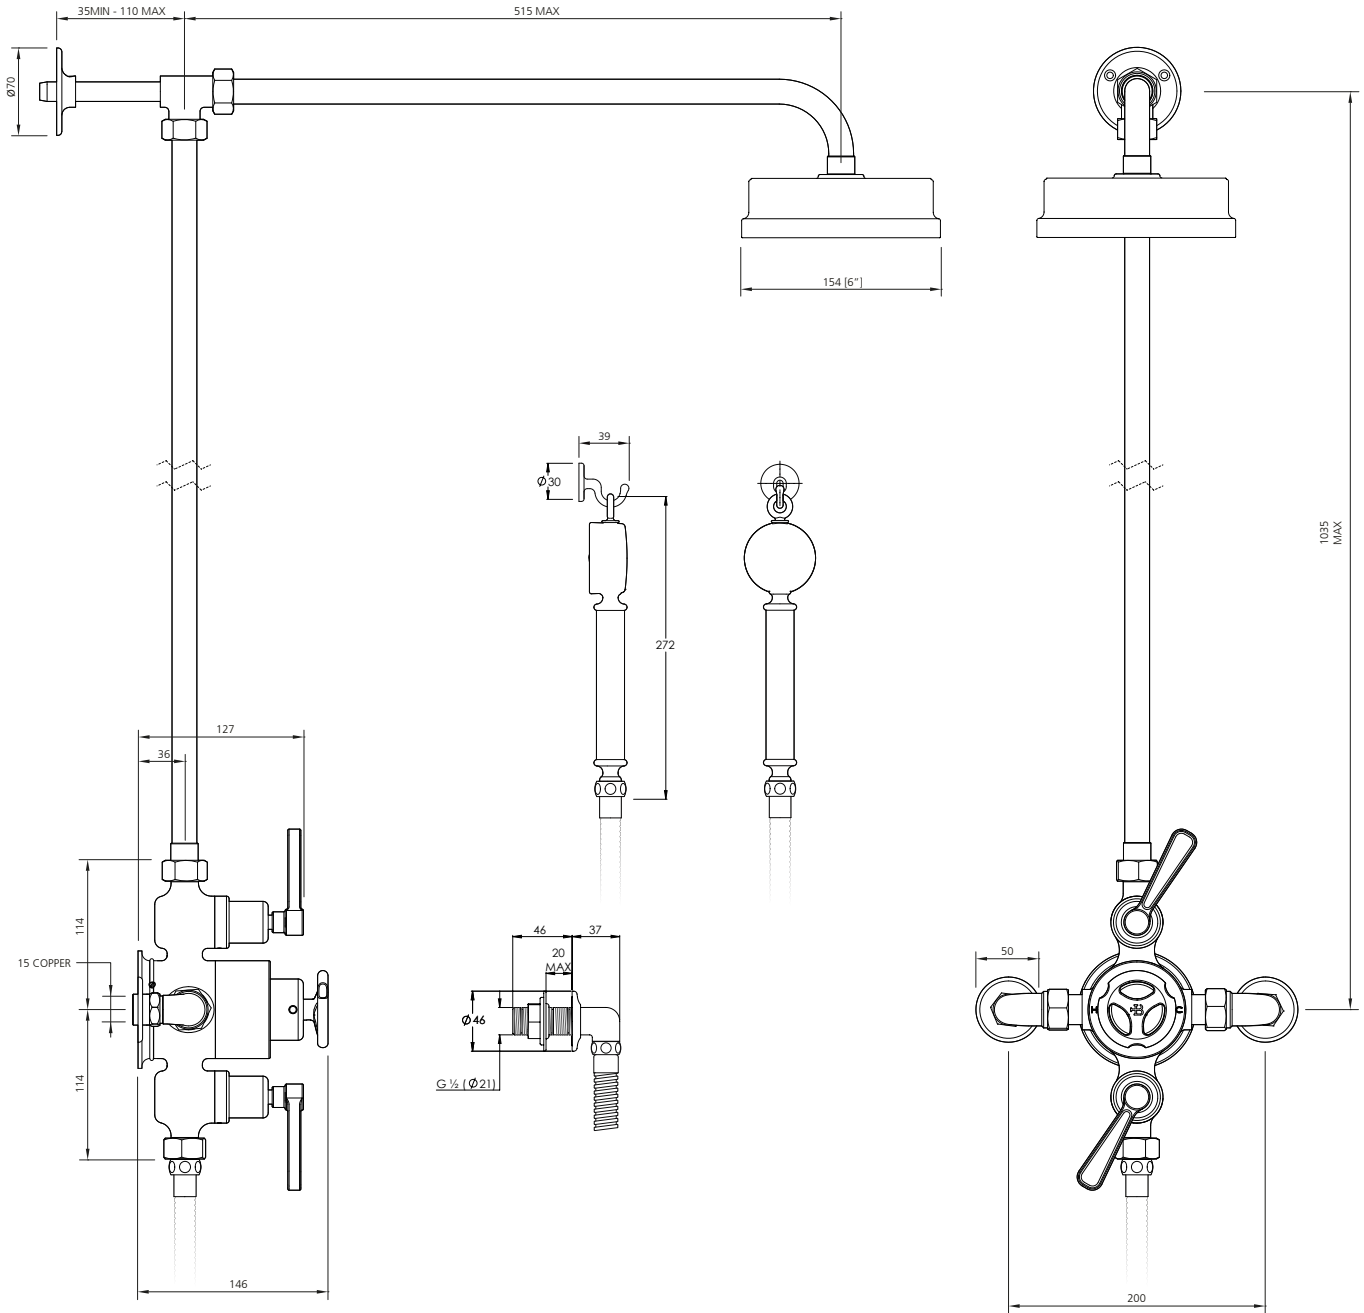

LEFROY BROOKS

IBROC HOUSE ESSEX ROAD
HODDESDON HERTS EN11 0QS UK
T: +44 (0)1992 708 316 F: +44 (0)1992 708 317

TT8741

TEN TEN DUAL CONTROL THERMOSTATIC VALVE WITH
RISER, HAND SHOWER & EASY CLEAN 6" ROSE

DIMENSIONAL DATA SHEET

DATE: 18/04/2024

REVISION: B

COPYRIGHT © LBIP LTD. ALL RIGHTS RESERVED

DIMENSIONS IN MILLIMETRES

WHILST EVERY EFFORT IS MADE TO ENSURE THE ACCURACY OF THESE DATA SHEETS THEY ARE SUBJECT TO CHANGE WITHOUT NOTICE AS PART OF THE COMPANY'S PRODUCT DEVELOPMENT PROCESS