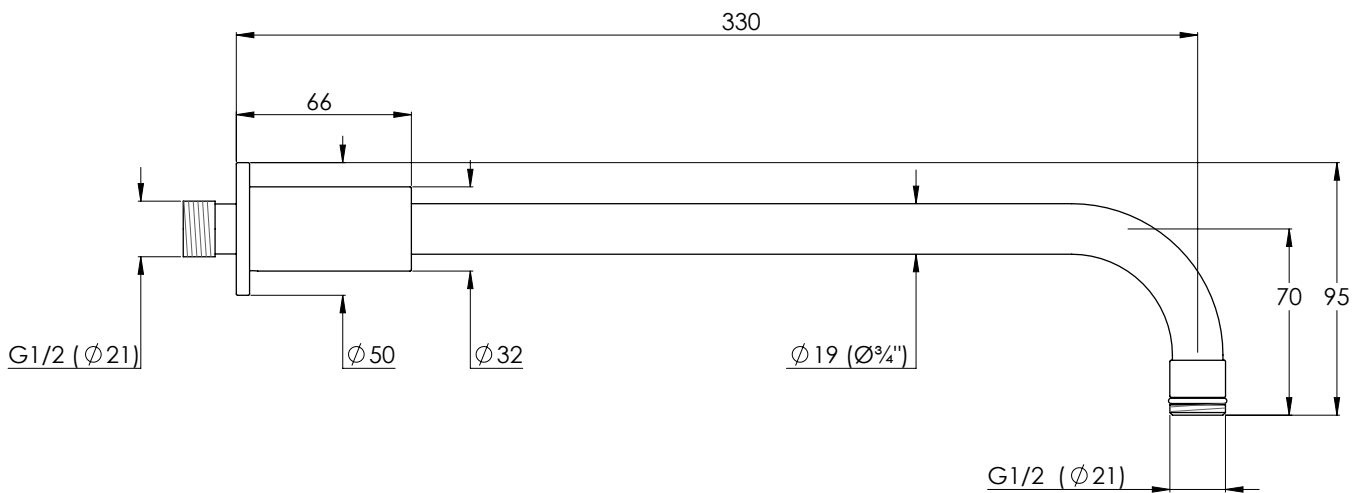

LEFROY BROOKS

IBROC HOUSE ESSEX ROAD
HODDESDON HERTS EN11 0QS UK
T: +44 (0)1992 708 316 F: +44 (0)1992 708 317

TT1734

MODERN SHORT PROJECTION ARM WITH WALL
BRACKET (330MM)

DIMENSIONAL DATA SHEET

DATE: 13/01/2021

REVISION: A

COPYRIGHT © LBIP LTD. ALL RIGHTS RESERVED

DIMENSIONS IN MILLIMETRES

WHILST EVERY EFFORT IS MADE TO ENSURE THE ACCURACY OF THESE DATA SHEETS THEY ARE SUBJECT TO CHANGE WITHOUT NOTICE AS PART OF THE COMPANY'S PRODUCT DEVELOPMENT PROCESS