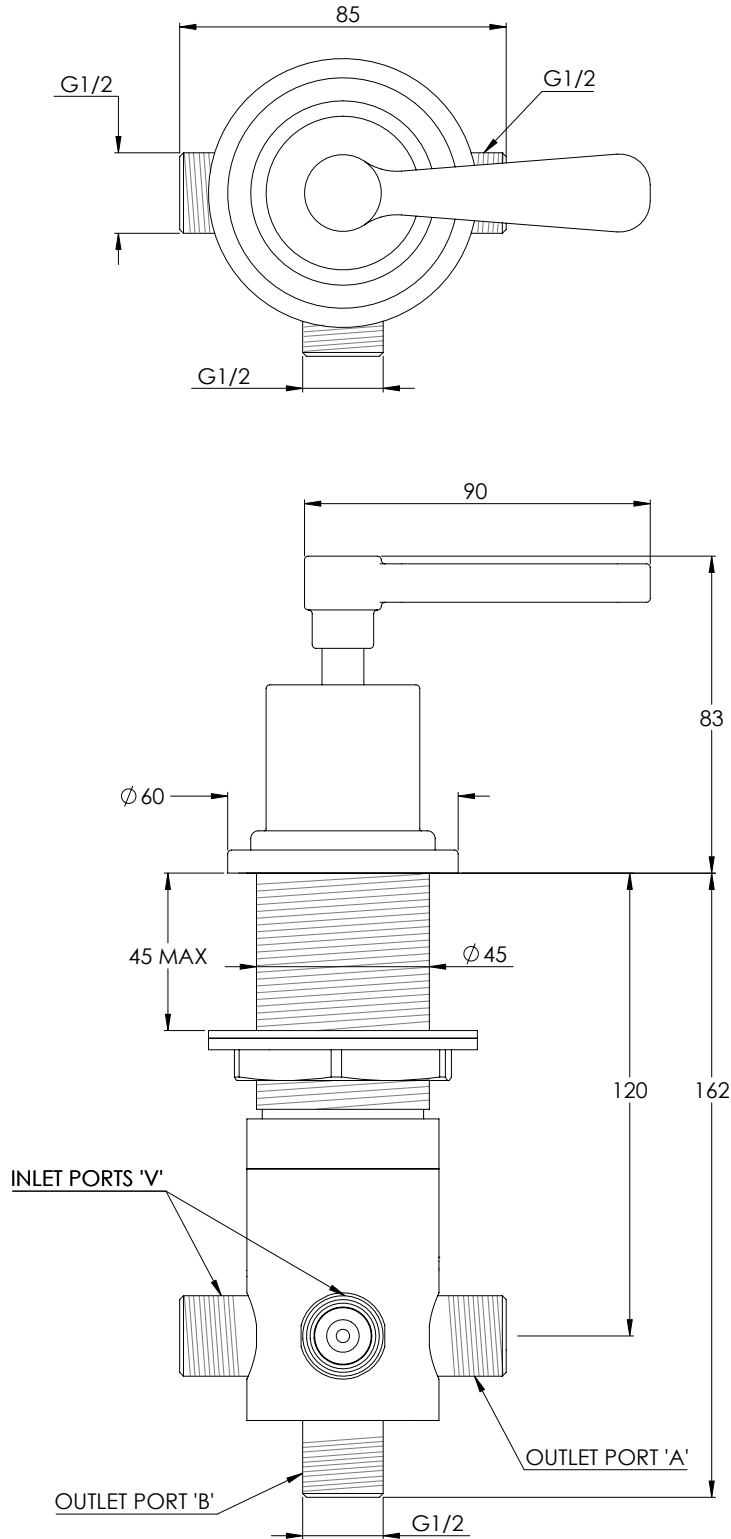

# TL1650

TEN TEN LEVER DECK MOUNTED 'TWO-WAY'  
DIVERTER

DIMENSIONAL DATA SHEET

DATE: 06/08/2021

REVISION: A

COPYRIGHT © LBIP LTD. ALL RIGHTS RESERVED

DIMENSIONS IN MILLIMETRES

WHILST EVERY EFFORT IS MADE TO ENSURE THE ACCURACY OF THESE DATA SHEETS THEY ARE SUBJECT TO CHANGE WITHOUT NOTICE AS PART OF THE COMPANY'S PRODUCT DEVELOPMENT PROCESS