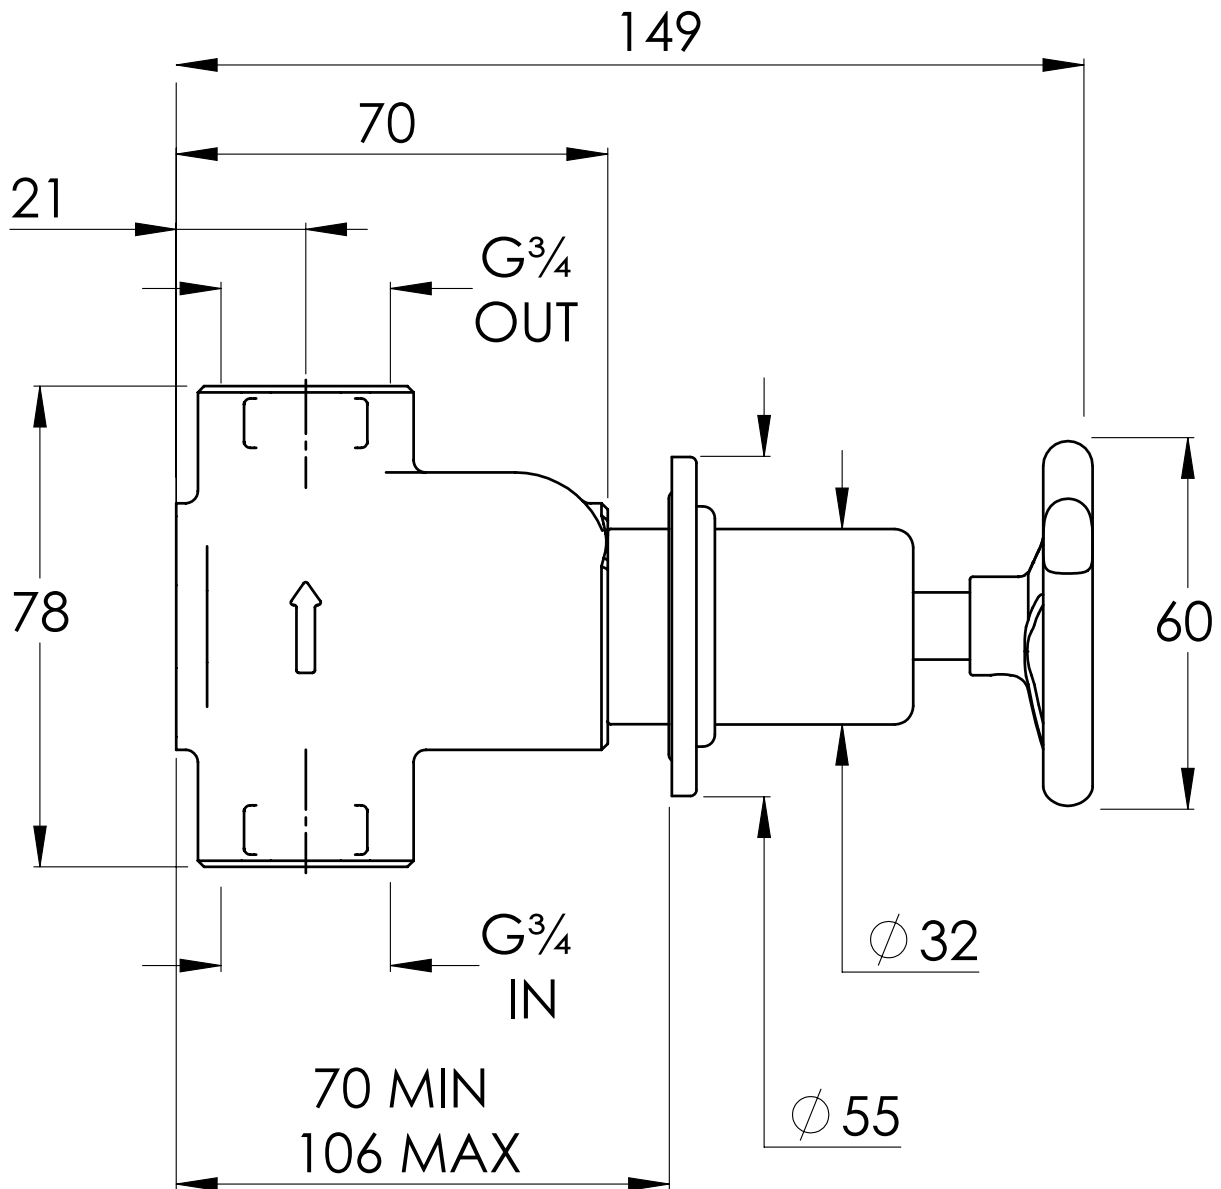

LEFROY BROOKS

IBROC HOUSE ESSEX ROAD
HODDESDON HERTS EN11 0QS UK
T: +44 (0)1992 708 316 F: +44 (0)1992 708 317

TH5000

TEN TEN FLOW CONTROL VALVE

DIMENSIONAL DATA SHEET

DATE: 23/01/2020

REVISION: B

COPYRIGHT © LBIP LTD. ALL RIGHTS RESERVED

DIMENSIONS IN MILLIMETRES

WHILST EVERY EFFORT IS MADE TO ENSURE THE ACCURACY OF THESE DATA SHEETS THEY ARE SUBJECT TO CHANGE WITHOUT NOTICE AS PART OF THE COMPANY'S PRODUCT DEVELOPMENT PROCESS