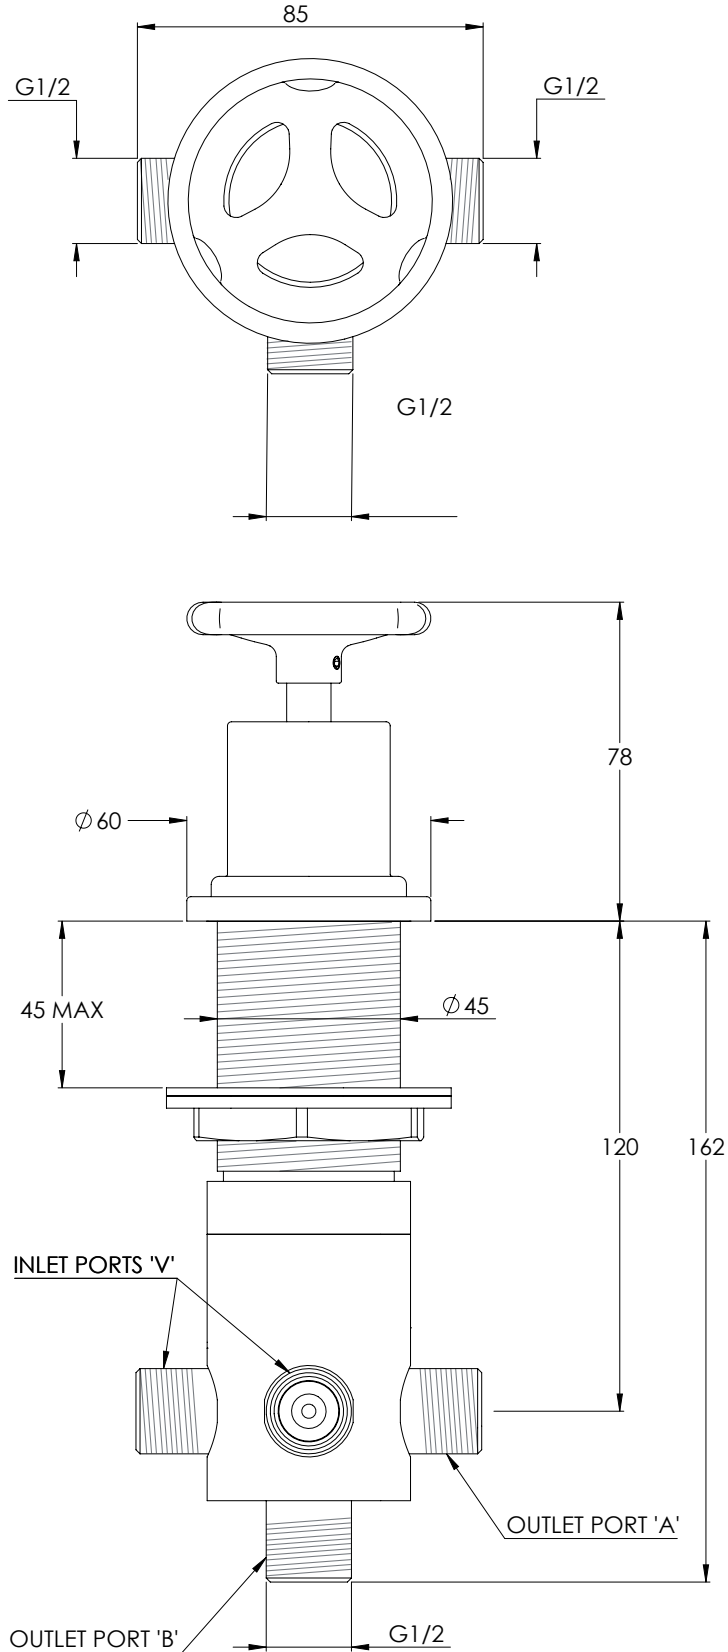

LEFROY BROOKS

IBROC HOUSE ESSEX ROAD
HODDESDON HERTS EN11 0QS UK
T: +44 (0)1992 708 316 F: +44 (0)1992 708 317

TH1650

TEN TEN DECK MOUNTED 'TWO-WAY' DIVERTER

DIMENSIONAL DATA SHEET

DATE: 06/08/2021

REVISION: A

COPYRIGHT © LBIP LTD. ALL RIGHTS RESERVED

DIMENSIONS IN MILLIMETRES

WHILST EVERY EFFORT IS MADE TO ENSURE THE ACCURACY OF THESE DATA SHEETS THEY ARE SUBJECT TO CHANGE WITHOUT NOTICE AS PART OF THE COMPANY'S PRODUCT DEVELOPMENT PROCESS