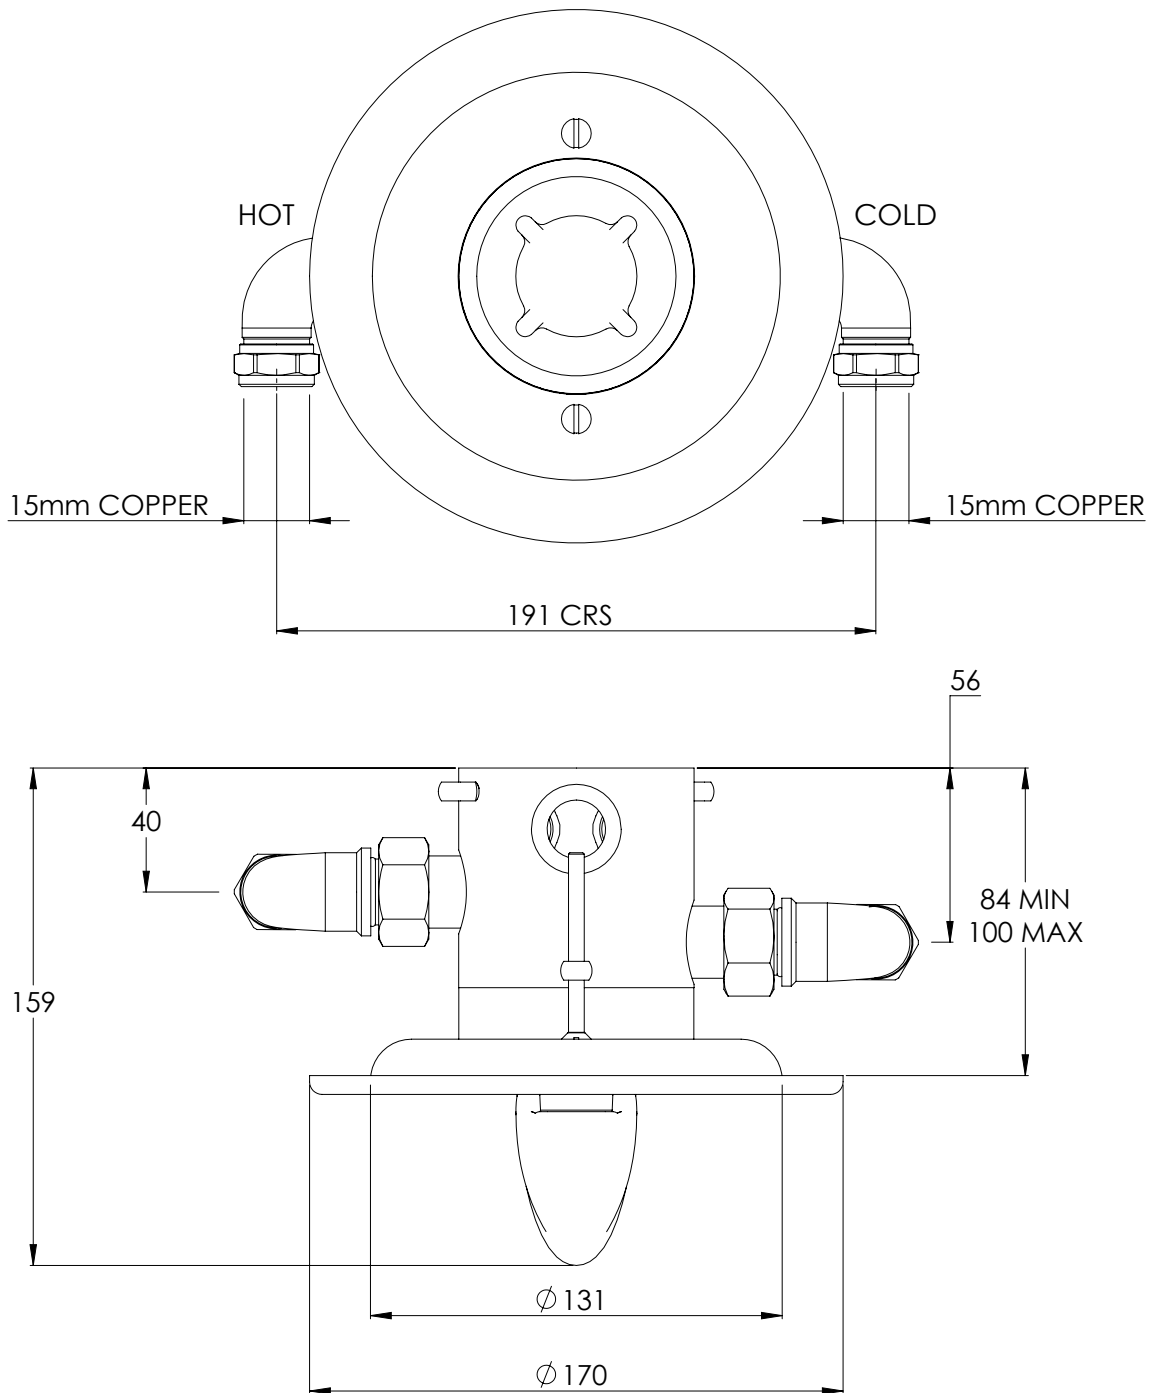

LEFROY BROOKS

IBROC HOUSE ESSEX ROAD
HODDESDON HERTS EN11 0QS UK
T: +44 (0)1992 708 316 F: +44 (0)1992 708 317

RT8800

BELLE AIRE CONCEALED THERMOSTATIC
SHOWER VALVE

DIMENSIONAL DATA SHEET

DATE: 14/06/2019

REVISION: B

COPYRIGHT © LBIP LTD. ALL RIGHTS RESERVED

DIMENSIONS IN MILLIMETRES

WHILST EVERY EFFORT IS MADE TO ENSURE THE ACCURACY OF THESE DATA SHEETS THEY ARE SUBJECT TO CHANGE WITHOUT NOTICE AS PART OF THE COMPANY'S PRODUCT DEVELOPMENT PROCESS