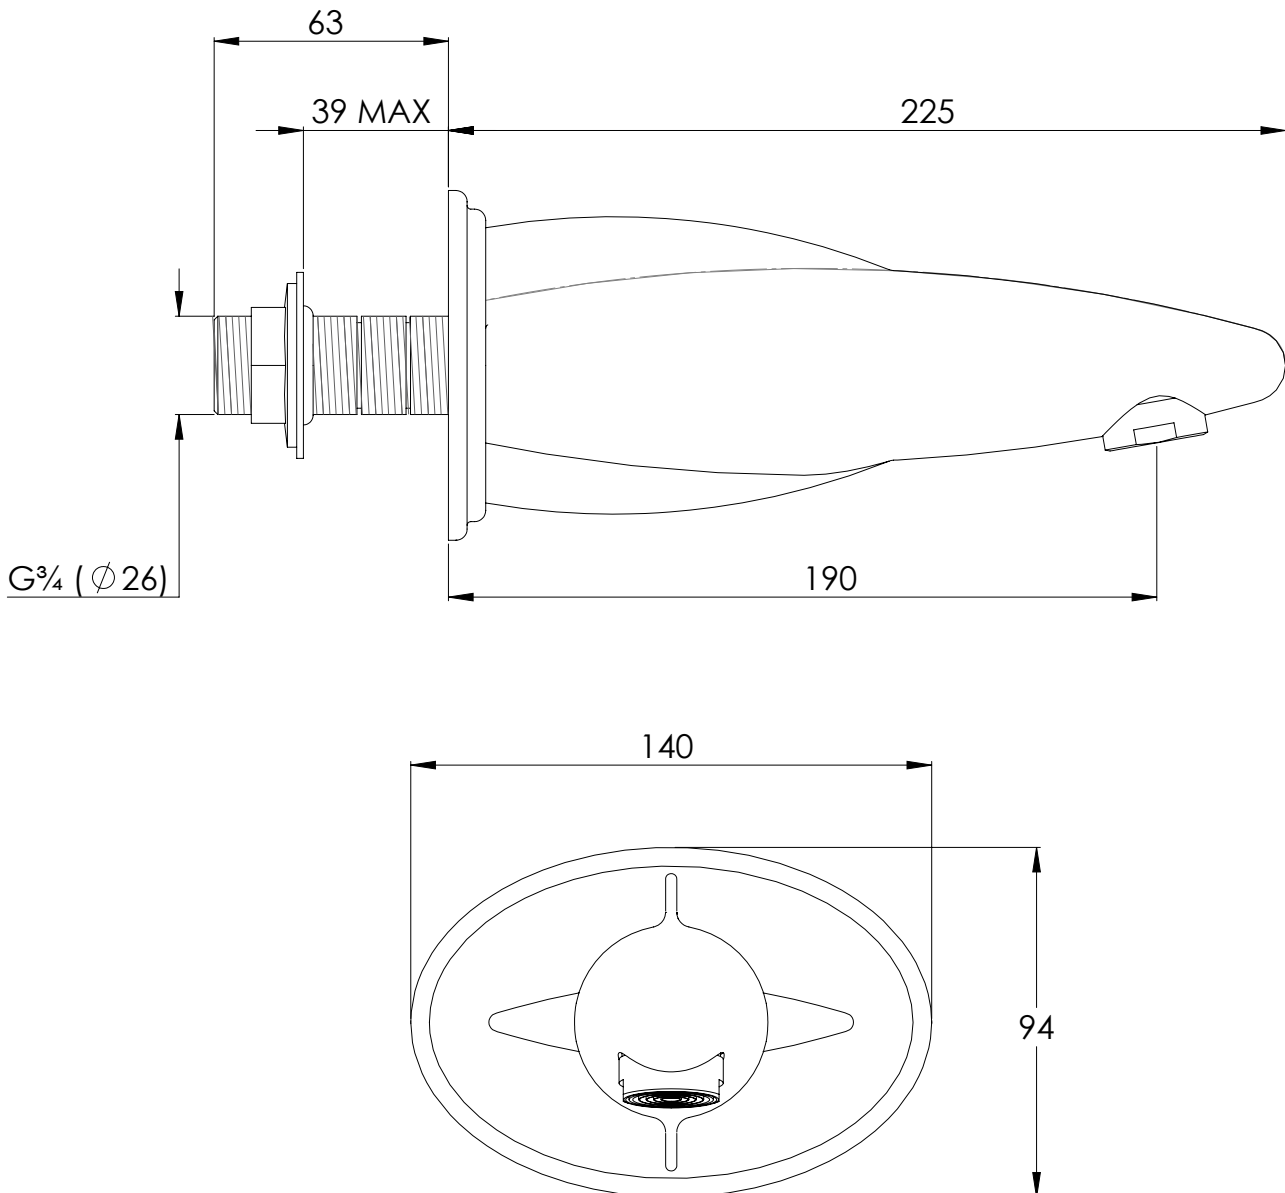

# RT2210

BELLE AIRE WALL MOUNTED BATH SPOUT

DIMENSIONAL DATA SHEET

DATE: 03/06/2019

REVISION: B

COPYRIGHT © LBIP LTD. ALL RIGHTS RESERVED

DIMENSIONS IN MILLIMETRES

WHILST EVERY EFFORT IS MADE TO ENSURE THE ACCURACY OF THESE DATA SHEETS THEY ARE SUBJECT TO CHANGE WITHOUT NOTICE AS PART OF THE COMPANY'S PRODUCT DEVELOPMENT PROCESS