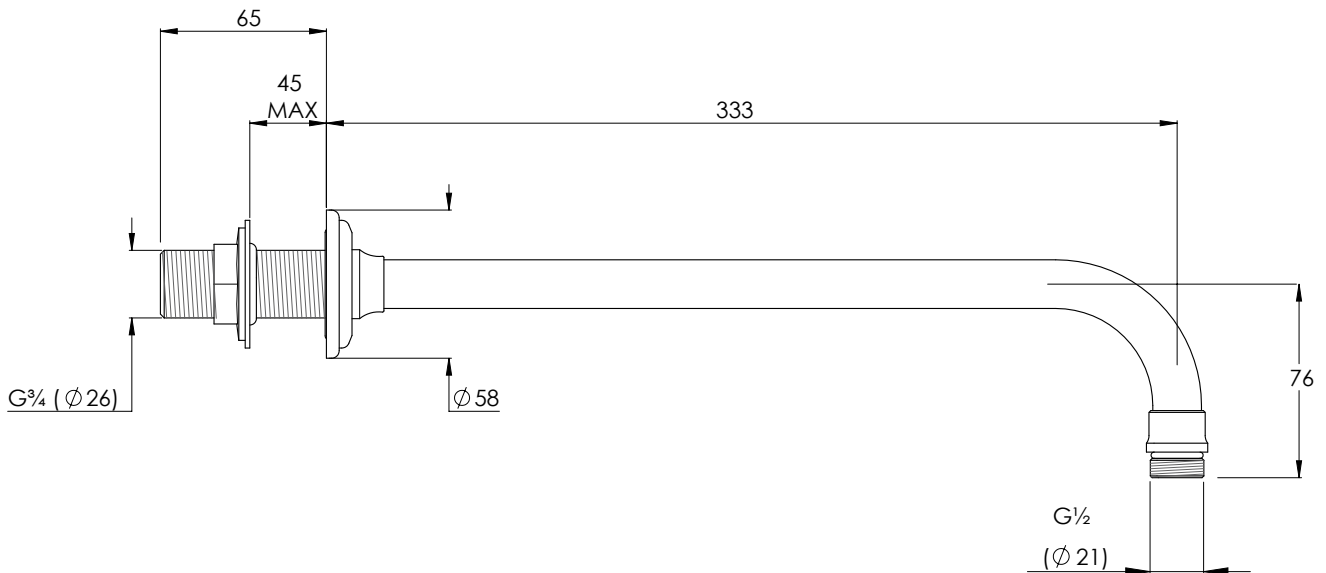

LEFROY BROOKS

IBROC HOUSE ESSEX ROAD
HODDESDON HERTS EN11 0QS UK
T: +44 (0)1992 708 316 F: +44 (0)1992 708 317

RT1734

BELLE AIRE SHORT PROJECTION ARM WITH WALL
BRACKET (333mm)

DIMENSIONAL DATA SHEET

DATE: 13/01/2021

REVISION: A

COPYRIGHT © LBIP LTD. ALL RIGHTS RESERVED

DIMENSIONS IN MILLIMETRES

WHILST EVERY EFFORT IS MADE TO ENSURE THE ACCURACY OF THESE DATA SHEETS THEY ARE SUBJECT TO CHANGE WITHOUT NOTICE AS PART OF THE COMPANY'S PRODUCT DEVELOPMENT PROCESS