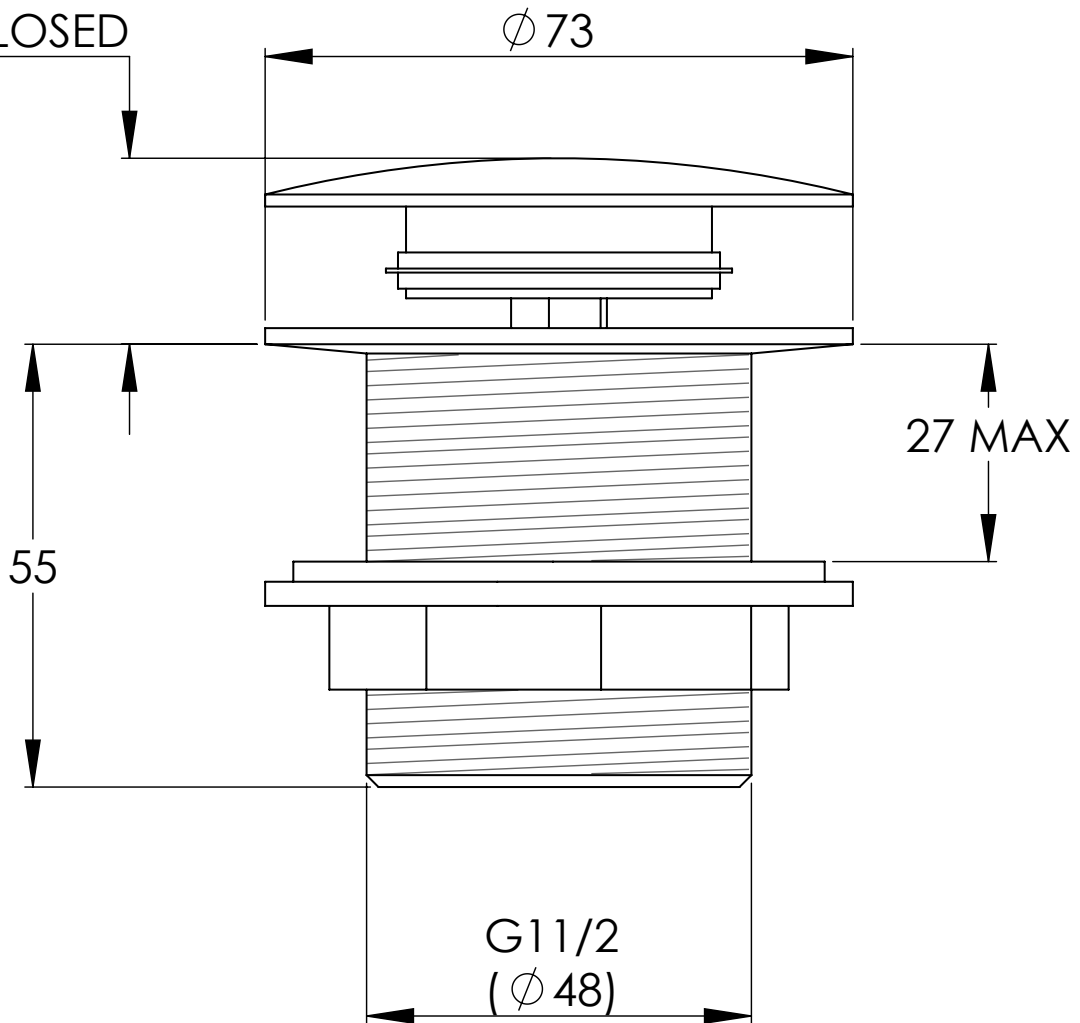

LEFROY BROOKS

IBROC HOUSE ESSEX ROAD
HODDESDON HERTS EN11 0QS UK
T: +44 (0)1992 708 316 F: +44 (0)1992 708 317

PPW039

CLICK-UP BATH WASTE

DIMENSIONAL DATA SHEET

DATE: 26/04/2024

REVISION: C

23 OPEN
13 CLOSED

COPYRIGHT © LBIP LTD. ALL RIGHTS RESERVED

DIMENSIONS IN MILLIMETRES

WHILST EVERY EFFORT IS MADE TO ENSURE THE ACCURACY OF THESE DATA SHEETS THEY ARE SUBJECT TO CHANGE WITHOUT NOTICE AS PART OF THE COMPANY'S PRODUCT DEVELOPMENT PROCESS