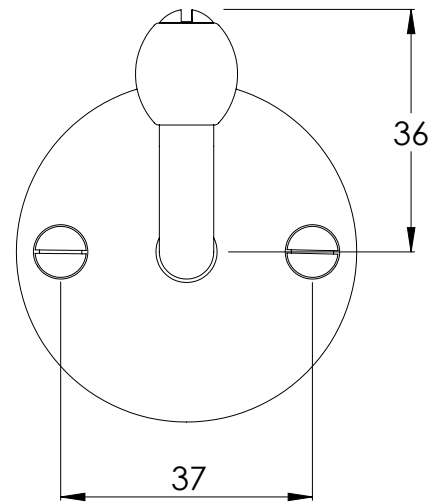

LEFROY BROOKS

IBROC HOUSE ESSEX ROAD
HODDESDON HERTS EN11 0QS UK
T: +44 (0)1992 708 316 F: +44 (0)1992 708 317

MTL4512

CLASSIC METAL SINGLE ROBE HOOK

DIMENSIONAL DATA SHEET

DATE: 11/01/2021

REVISION: A

COPYRIGHT © LBIP LTD. ALL RIGHTS RESERVED

DIMENSIONS IN MILLIMETRES

WHILST EVERY EFFORT IS MADE TO ENSURE THE ACCURACY OF THESE DATA SHEETS THEY ARE SUBJECT TO CHANGE WITHOUT NOTICE AS PART OF THE COMPANY'S PRODUCT DEVELOPMENT PROCESS