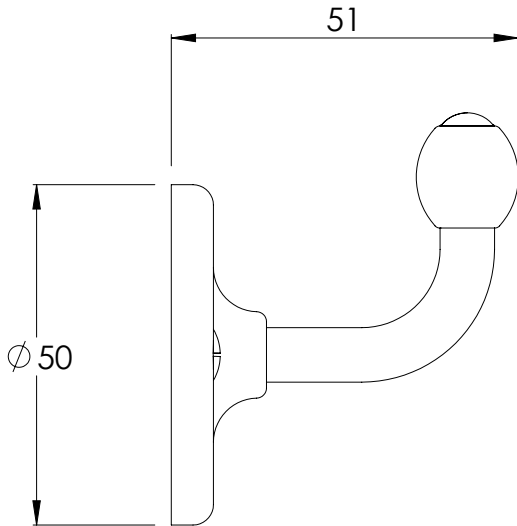

LEFROY BROOKS

IBROC HOUSE ESSEX ROAD
HODDESDON HERTS EN11 0QS UK
T: +44 (0)1992 708 316 F: +44 (0)1992 708 317

MTL4512

CLASSIC METAL SINGLE ROBE HOOK

DIMENSIONAL DATA SHEET

DATE: 11/01/2021

REVISION: A

COPYRIGHT © LBIP LTD. ALL RIGHTS RESERVED

DIMENSIONS IN MILLIMETRES

WHILST EVERY EFFORT IS MADE TO ENSURE THE ACCURACY OF THESE DATA SHEETS THEY ARE SUBJECT TO CHANGE WITHOUT NOTICE AS PART OF THE COMPANY'S PRODUCT DEVELOPMENT PROCESS