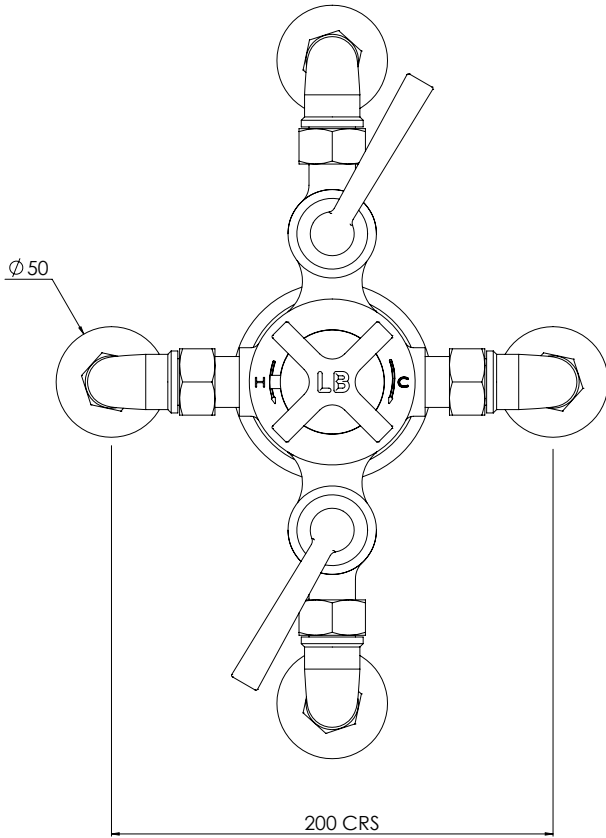

LEFROY BROOKS

IBROC HOUSE ESSEX ROAD
HODDESDON HERTS EN11 0QS UK
T: +44 (0)1992 708 316 F: +44 (0)1992 708 317

ML8746

MACKINTOSH EXPOSED DUAL CONTROL
THERMOSTATIC VALVE WITH WALL RETURNS

DIMENSIONAL DATA SHEET

DATE: 10/06/2019

REVISION: A

COPYRIGHT © LBIP LTD. ALL RIGHTS RESERVED

DIMENSIONS IN MILLIMETRES

WHILST EVERY EFFORT IS MADE TO ENSURE THE ACCURACY OF THESE DATA SHEETS THEY ARE SUBJECT TO CHANGE WITHOUT NOTICE AS PART OF THE COMPANY'S PRODUCT DEVELOPMENT PROCESS