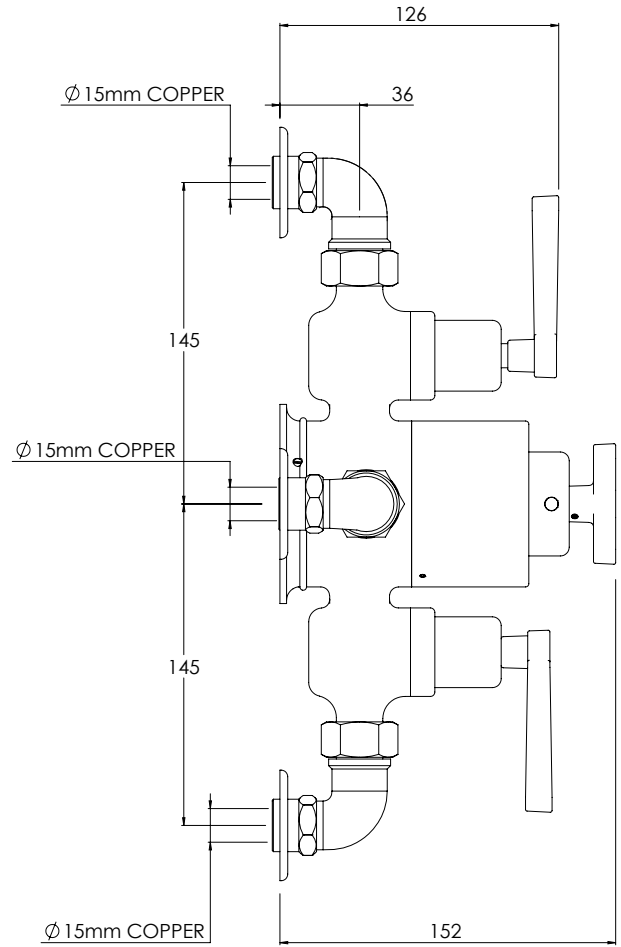

LEFROY BROOKS

IBROC HOUSE ESSEX ROAD
HODDESDON HERTS EN11 0QS UK
T: +44 (0)1992 708 316 F: +44 (0)1992 708 317

ML8746

MACKINTOSH EXPOSED DUAL CONTROL
THERMOSTATIC VALVE WITH WALL RETURNS

DIMENSIONAL DATA SHEET

DATE: 10/06/2019

REVISION: A

COPYRIGHT © LBIP LTD. ALL RIGHTS RESERVED

DIMENSIONS IN MILLIMETRES

WHILST EVERY EFFORT IS MADE TO ENSURE THE ACCURACY OF THESE DATA SHEETS THEY ARE SUBJECT TO CHANGE WITHOUT NOTICE AS PART OF THE COMPANY'S PRODUCT DEVELOPMENT PROCESS