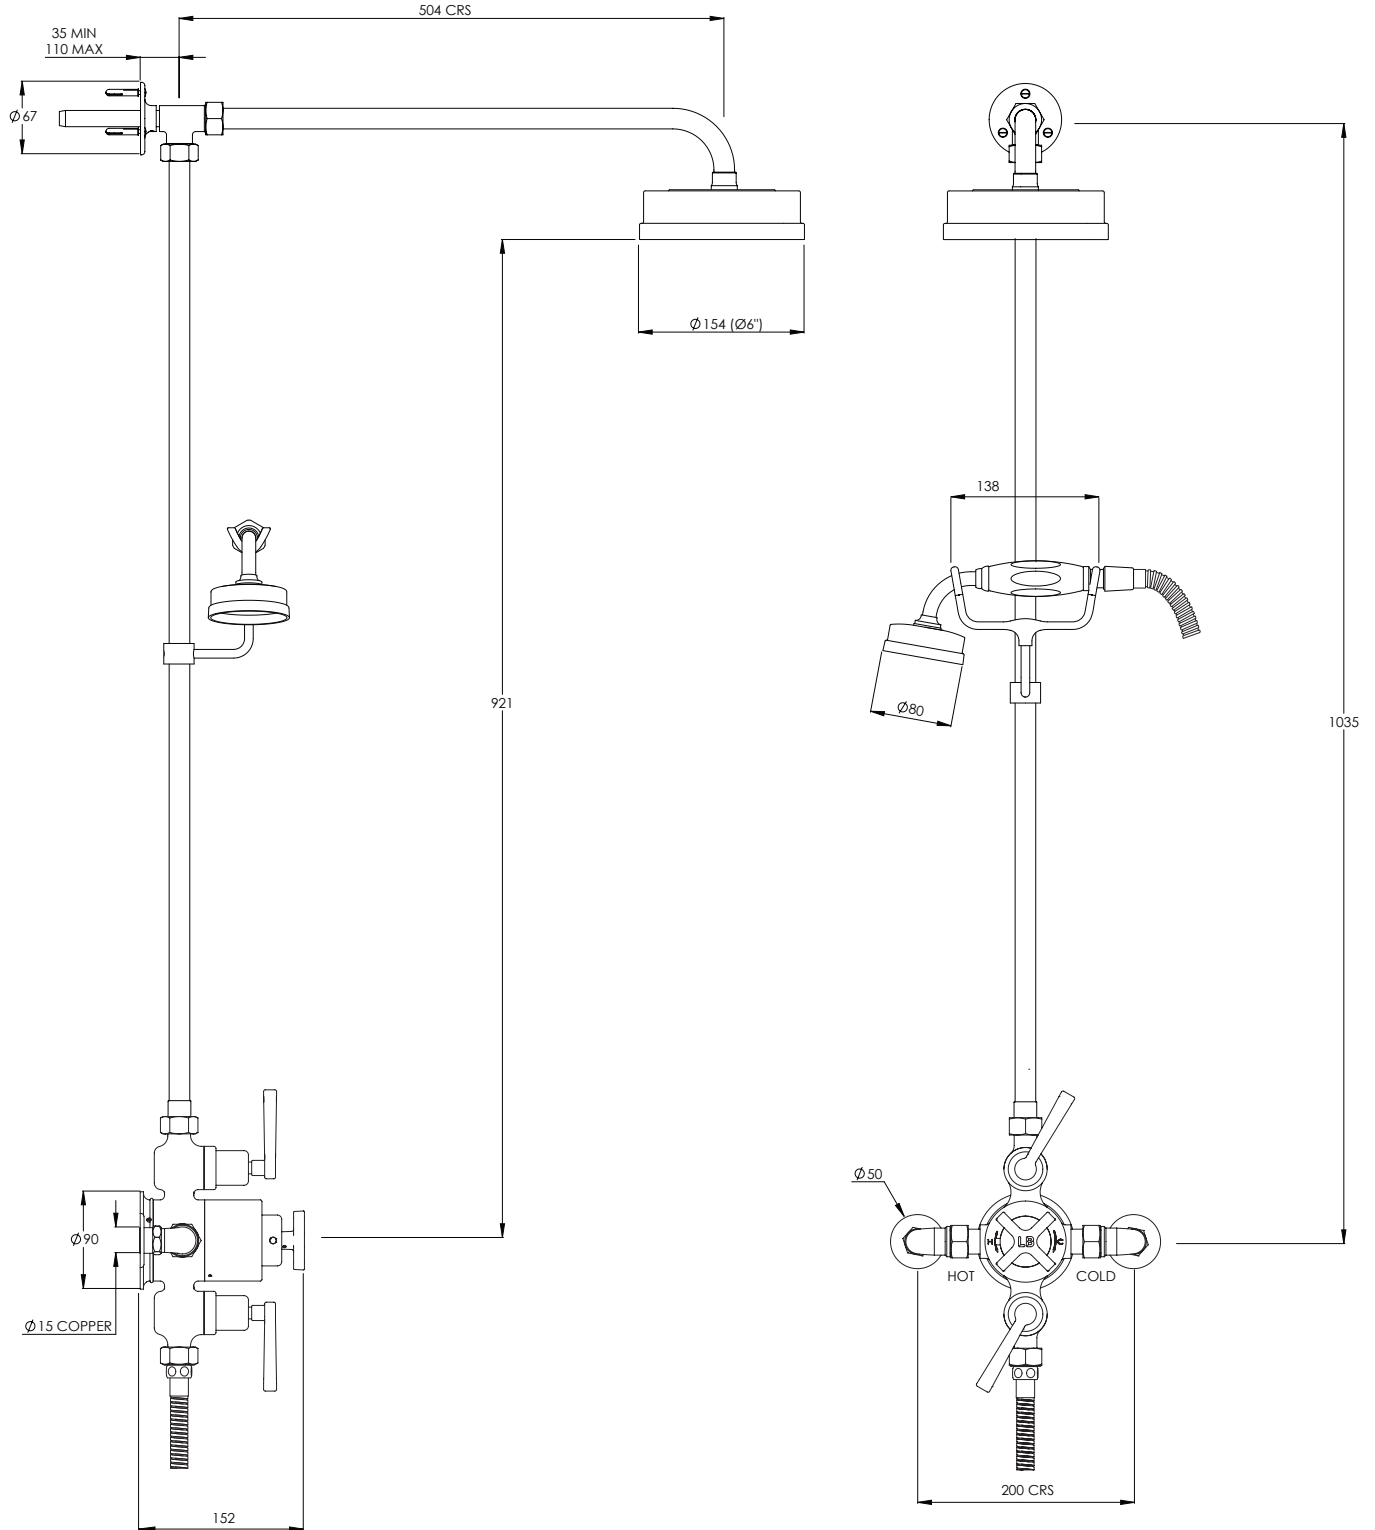

LEFROY BROOKS

IBROC HOUSE ESSEX ROAD
HODDESDON HERTS EN11 0QS UK
T: +44 (0)1992 708 316 F: +44 (0)1992 708 317

ML8741

MACKINTOSH DUAL CONTROL THERMOSTATIC VALVE
WITH RISER, EASY CLEAN HAND SHOWER & 6" ROSE

DIMENSIONAL DATA SHEET

DATE: 18/04/2024

REVISION: B

COPYRIGHT © LBIP LTD. ALL RIGHTS RESERVED

DIMENSIONS IN MILLIMETRES

WHILST EVERY EFFORT IS MADE TO ENSURE THE ACCURACY OF THESE DATA SHEETS THEY ARE SUBJECT TO CHANGE WITHOUT NOTICE AS PART OF THE COMPANY'S PRODUCT DEVELOPMENT PROCESS