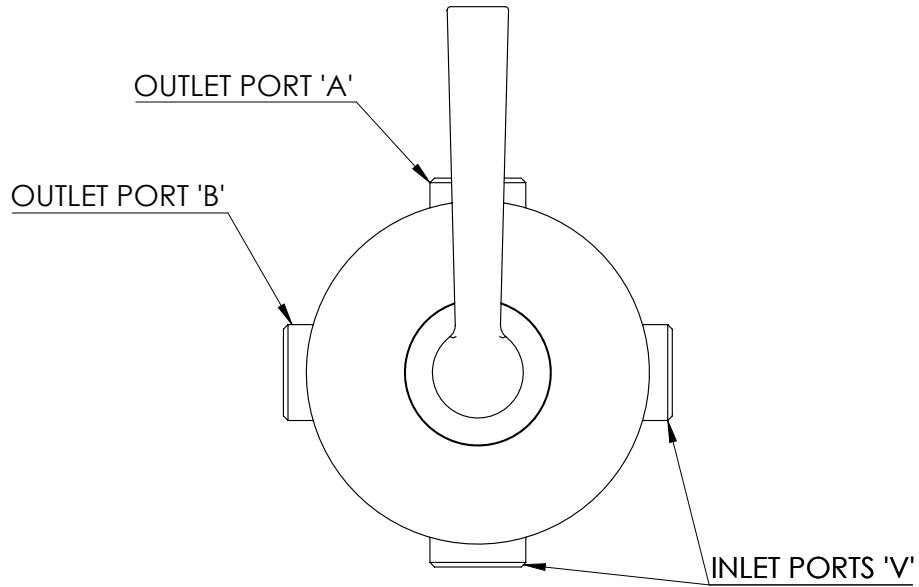

LEFROY BROOKS

IBROC HOUSE ESSEX ROAD
HODDESDON HERTS EN11 0QS UK
T: +44 (0)1992 708 316 F: +44 (0)1992 708 317

ML1721

MACKINTOSH WALL MOUNTED TWO-WAY DIVERTER

(Ø75MM WALL PLATE)

DIMENSIONAL DATA SHEET

DATE: 01/05/24

REVISION: B

WALL MOUNTING PLATE
(OPTIONAL)

4 NO. PORTS G1/2

COPYRIGHT © LBIP LTD. ALL RIGHTS RESERVED

DIMENSIONS IN MILLIMETRES

WHILST EVERY EFFORT IS MADE TO ENSURE THE ACCURACY OF THESE DATA SHEETS THEY ARE SUBJECT TO CHANGE WITHOUT NOTICE AS PART OF THE COMPANY'S PRODUCT DEVELOPMENT PROCESS