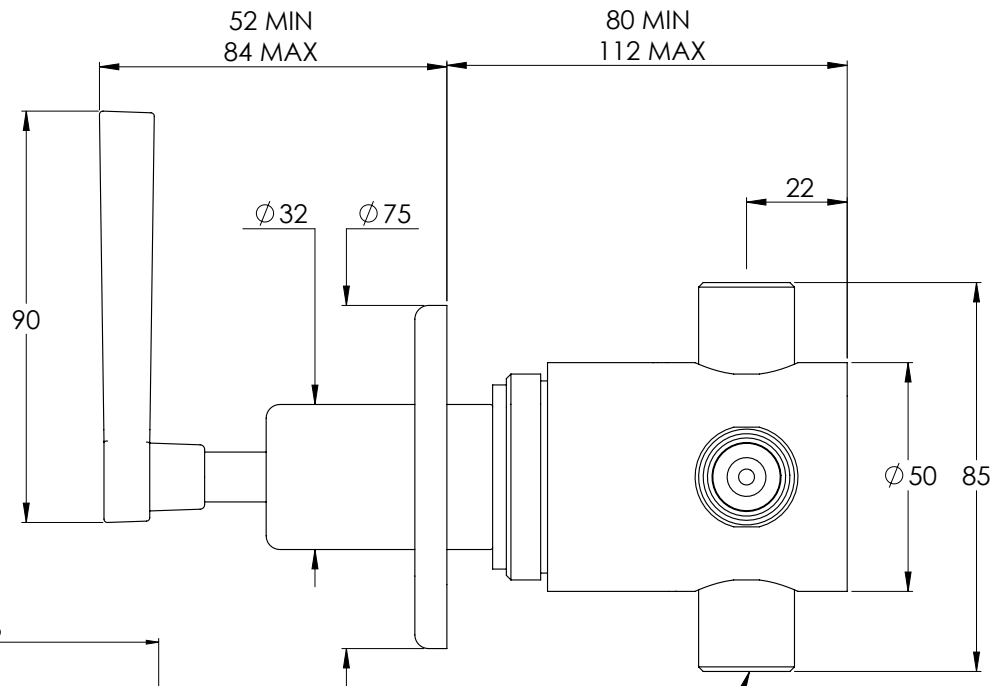

LEFROY BROOKS

IBROC HOUSE ESSEX ROAD
HODDESDON HERTS EN11 0QS UK
T: +44 (0)1992 708 316 F: +44 (0)1992 708 317

ML1721

MACKINTOSH WALL MOUNTED TWO-WAY DIVERTER

(Ø75MM WALL PLATE)

DIMENSIONAL DATA SHEET

DATE: 01/05/24

REVISION: B

WALL MOUNTING PLATE
(OPTIONAL)

4 NO. PORTS G1/2

COPYRIGHT © LBIP LTD. ALL RIGHTS RESERVED

DIMENSIONS IN MILLIMETRES

WHILST EVERY EFFORT IS MADE TO ENSURE THE ACCURACY OF THESE DATA SHEETS THEY ARE SUBJECT TO CHANGE WITHOUT NOTICE AS PART OF THE COMPANY'S PRODUCT DEVELOPMENT PROCESS