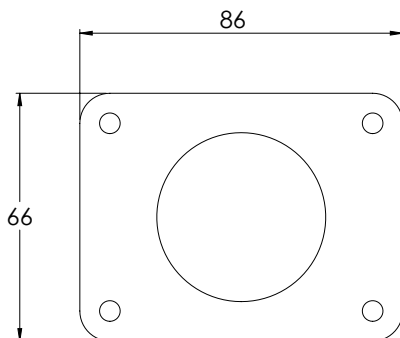

LEFROY BROOKS

IBROC HOUSE ESSEX ROAD
HODDESDON HERTS EN11 0QS UK
T: +44 (0)1992 708 316 F: +44 (0)1992 708 317

ML1721

MACKINTOSH WALL MOUNTED TWO-WAY DIVERTER

(Ø75MM WALL PLATE)

DIMENSIONAL DATA SHEET

DATE: 01/05/24

REVISION: B

WALL MOUNTING PLATE
(OPTIONAL)

4 NO. PORTS G1/2

COPYRIGHT © LBIP LTD. ALL RIGHTS RESERVED

DIMENSIONS IN MILLIMETRES

WHILST EVERY EFFORT IS MADE TO ENSURE THE ACCURACY OF THESE DATA SHEETS THEY ARE SUBJECT TO CHANGE WITHOUT NOTICE AS PART OF THE COMPANY'S PRODUCT DEVELOPMENT PROCESS