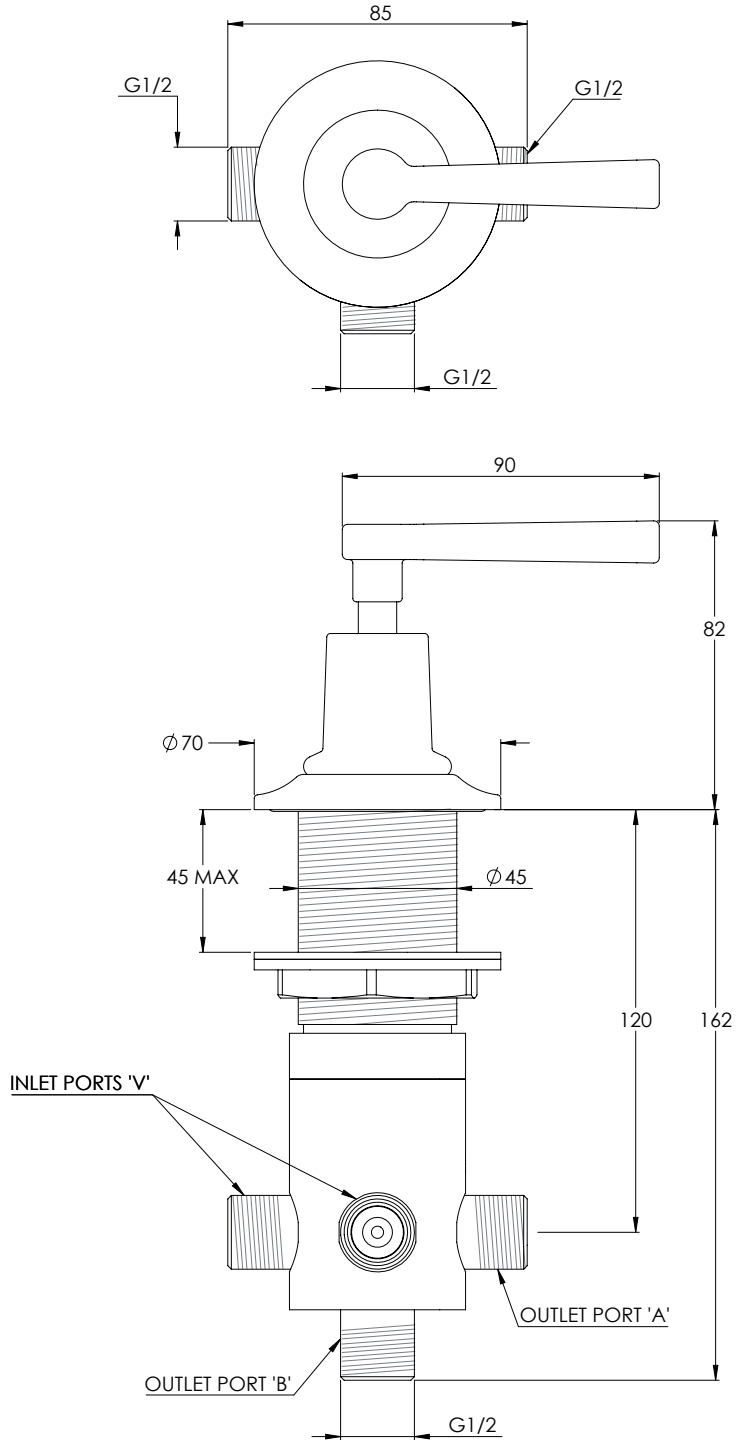

LEFROY BROOKS

IBROC HOUSE ESSEX ROAD
HODDESDON HERTS EN11 0QS UK
T: +44 (0)1992 708 316 F: +44 (0)1992 708 317

ML1650

MACKINTOSH LEVER DECK MOUNTED 'TWO-WAY' DIVERTER

DIMENSIONAL DATA SHEET

DATE: 06/08/2021

REVISION: A

COPYRIGHT © LBIP LTD. ALL RIGHTS RESERVED

DIMENSIONS IN MILLIMETRES

WHILST EVERY EFFORT IS MADE TO ENSURE THE ACCURACY OF THESE DATA SHEETS THEY ARE SUBJECT TO CHANGE WITHOUT NOTICE AS PART OF THE COMPANY'S PRODUCT DEVELOPMENT PROCESS