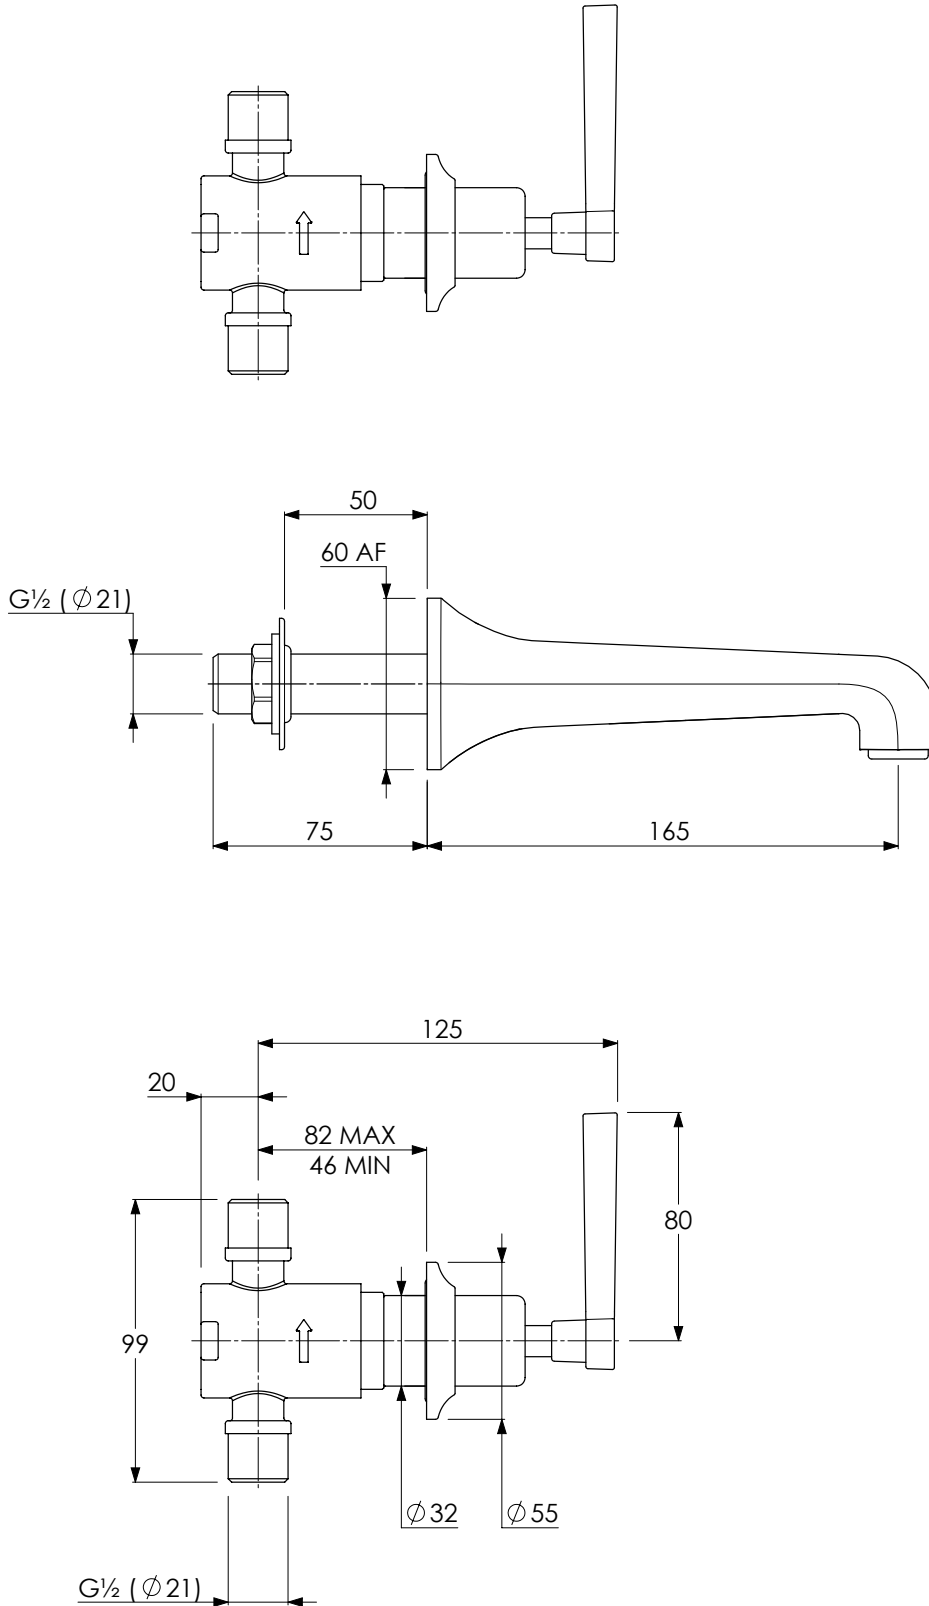

LEFROY BROOKS

IBROC HOUSE ESSEX ROAD
HODDESDON HERTS EN11 0QS UK
T: +44 (0)1992 708 316 F: +44 (0)1992 708 317

ML1200

MACKINTOSH LEVER WALL MOUNTED BASIN
MIXER

DIMENSIONAL DATA SHEET

DATE: 29/01/2019

REVISION: B

COPYRIGHT © LBIP LTD. ALL RIGHTS RESERVED

DIMENSIONS IN MILLIMETRES

WHILST EVERY EFFORT IS MADE TO ENSURE THE ACCURACY OF THESE DATA SHEETS THEY ARE SUBJECT TO CHANGE WITHOUT NOTICE AS PART OF THE COMPANY'S PRODUCT DEVELOPMENT PROCESS