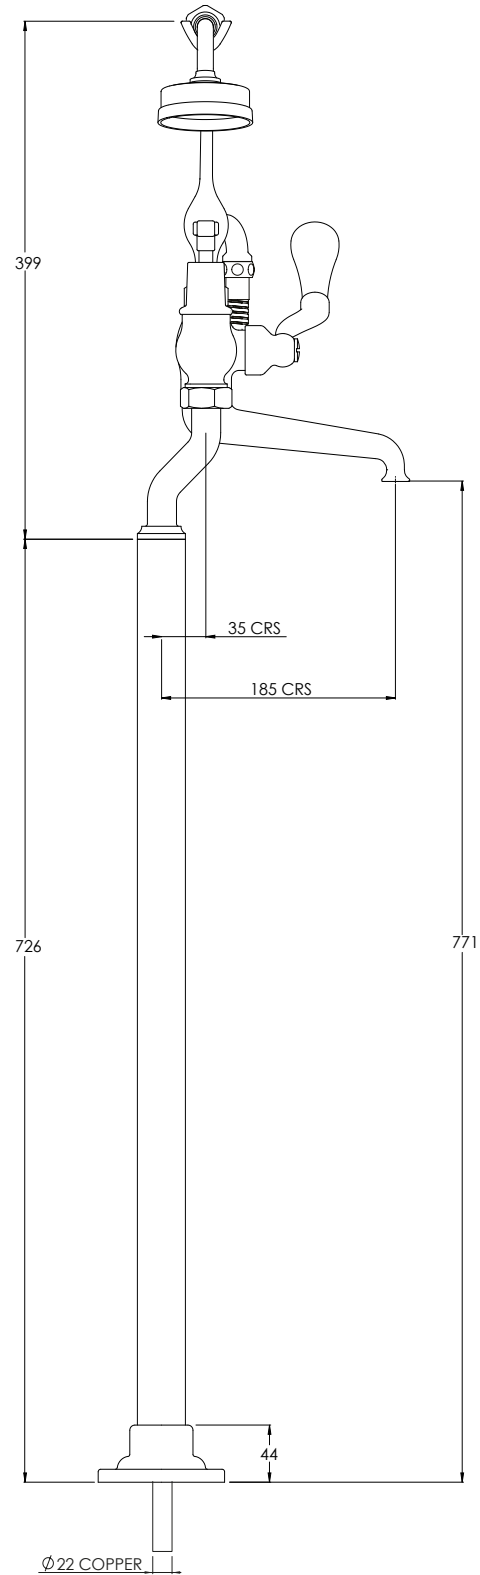

LEFROY BROOKS

IBROC HOUSE ESSEX ROAD
HODDESDON HERTS EN11 0QS UK
T: +44 (0)1992 708 316 F: +44 (0)1992 708 317

ML1144

MACKINTOSH LEVER BATH SHOWER MIXER WITH
STANDPIPES WITH EASY CLEAN HAND SHOWER

DIMENSIONAL DATA SHEET

DATE: 18/04/2024

REVISION: B

COPYRIGHT © LBIP LTD. ALL RIGHTS RESERVED

DIMENSIONS IN MILLIMETRES

WHILST EVERY EFFORT IS MADE TO ENSURE THE ACCURACY OF THESE DATA SHEETS THEY ARE SUBJECT TO CHANGE WITHOUT NOTICE AS PART OF THE COMPANY'S PRODUCT DEVELOPMENT PROCESS