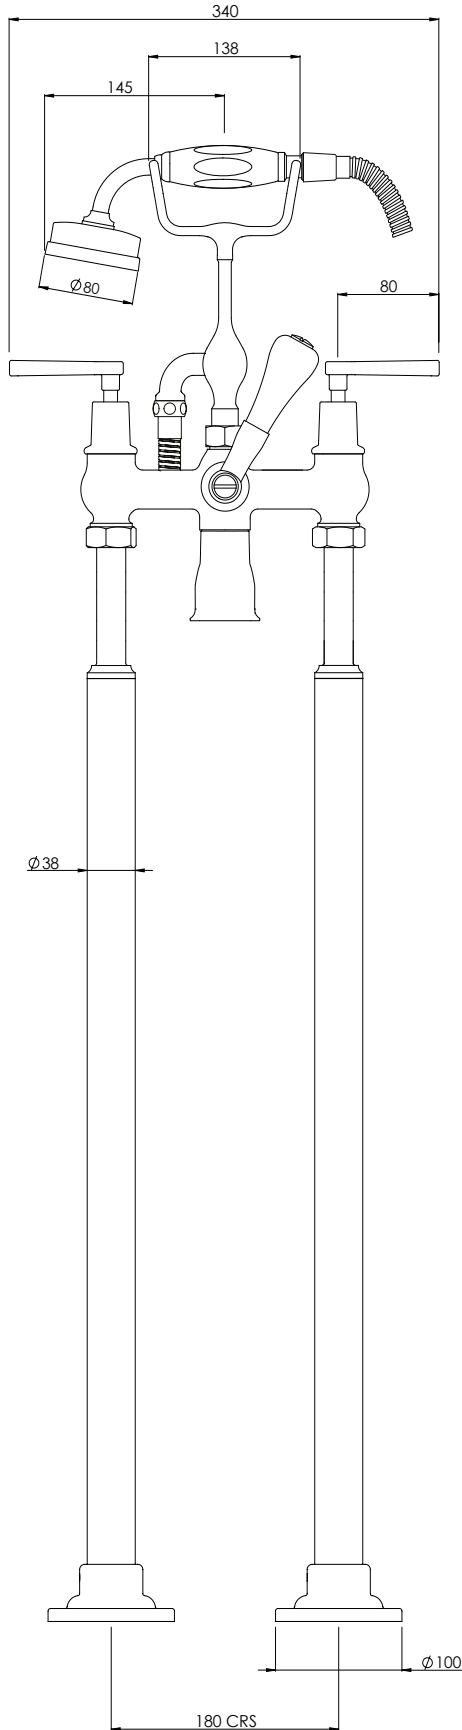

LEFROY BROOKS

IBROC HOUSE ESSEX ROAD
HODDESDON HERTS EN11 0QS UK
T: +44 (0)1992 708 316 F: +44 (0)1992 708 317

ML1144

MACKINTOSH LEVER BATH SHOWER MIXER WITH
STANDPIPES WITH EASY CLEAN HAND SHOWER

DIMENSIONAL DATA SHEET

DATE: 18/04/2024

REVISION: B

COPYRIGHT © LBIP LTD. ALL RIGHTS RESERVED

DIMENSIONS IN MILLIMETRES

WHILST EVERY EFFORT IS MADE TO ENSURE THE ACCURACY OF THESE DATA SHEETS THEY ARE SUBJECT TO CHANGE WITHOUT NOTICE AS PART OF THE COMPANY'S PRODUCT DEVELOPMENT PROCESS