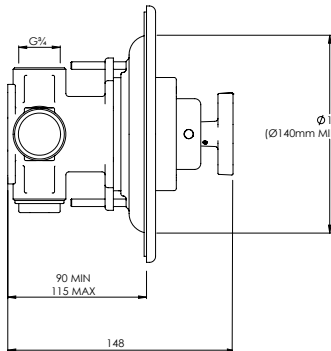

LEFROY BROOKS

IBROC HOUSE ESSEX ROAD
HODDESDON HERTS EN11 0QS UK
T: +44 (0)1992 708 316 F: +44 (0)1992 708 317

MK8804

MACKINTOSH ARCHIPELAGO THERMOSTATIC VALVE
WITH FLOW CONTROLS & EASY CLEAN HAND SHOWER
ON SLIDING RAIL

DIMENSIONAL DATA SHEET

DATE: 18/04/2024

REVISION: B

COPYRIGHT © LBIP LTD. ALL RIGHTS RESERVED

DIMENSIONS IN MILLIMETRES

WHILST EVERY EFFORT IS MADE TO ENSURE THE ACCURACY OF THESE DATA SHEETS THEY ARE SUBJECT TO CHANGE WITHOUT NOTICE AS PART OF THE COMPANY'S PRODUCT DEVELOPMENT PROCESS