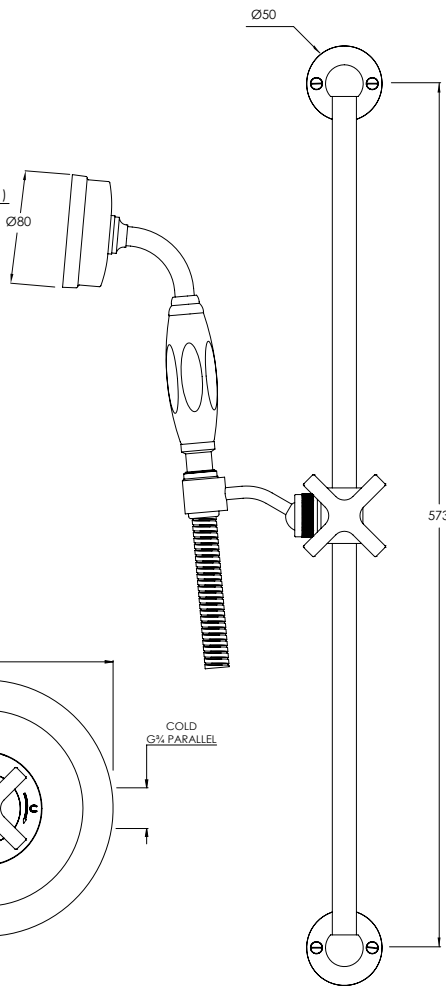

LEFROY BROOKS

IBROC HOUSE ESSEX ROAD
HODDESDON HERTS EN11 0QS UK
T: +44 (0)1992 708 316 F: +44 (0)1992 708 317

MK8804

MACKINTOSH ARCHIPELAGO THERMOSTATIC VALVE
WITH FLOW CONTROLS & EASY CLEAN HAND SHOWER
ON SLIDING RAIL

DIMENSIONAL DATA SHEET

DATE: 18/04/2024

REVISION: B

COPYRIGHT © LBIP LTD. ALL RIGHTS RESERVED

DIMENSIONS IN MILLIMETRES

WHILST EVERY EFFORT IS MADE TO ENSURE THE ACCURACY OF THESE DATA SHEETS THEY ARE SUBJECT TO CHANGE WITHOUT NOTICE AS PART OF THE COMPANY'S PRODUCT DEVELOPMENT PROCESS