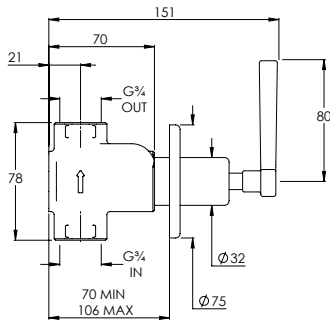

LEFROY BROOKS

IBROC HOUSE ESSEX ROAD
HODDESDON HERTS EN11 0QS UK
T: +44 (0)1992 708 316 F: +44 (0)1992 708 317

MK8804

MACKINTOSH ARCHIPELAGO THERMOSTATIC VALVE
WITH FLOW CONTROLS & EASY CLEAN HAND SHOWER
ON SLIDING RAIL

DIMENSIONAL DATA SHEET

DATE: 18/04/2024

REVISION: B

COPYRIGHT © LBIP LTD. ALL RIGHTS RESERVED

DIMENSIONS IN MILLIMETRES

WHILST EVERY EFFORT IS MADE TO ENSURE THE ACCURACY OF THESE DATA SHEETS THEY ARE SUBJECT TO CHANGE WITHOUT NOTICE AS PART OF THE COMPANY'S PRODUCT DEVELOPMENT PROCESS