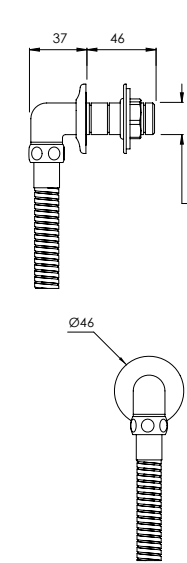

LEFROY BROOKS

IBROC HOUSE ESSEX ROAD
HODDESDON HERTS EN11 0QS UK
T: +44 (0)1992 708 316 F: +44 (0)1992 708 317

MK8804

MACKINTOSH ARCHIPELAGO THERMOSTATIC VALVE
WITH FLOW CONTROLS & EASY CLEAN HAND SHOWER
ON SLIDING RAIL

DIMENSIONAL DATA SHEET

DATE: 18/04/2024

REVISION: B

COPYRIGHT © LBIP LTD. ALL RIGHTS RESERVED

DIMENSIONS IN MILLIMETRES

WHILST EVERY EFFORT IS MADE TO ENSURE THE ACCURACY OF THESE DATA SHEETS THEY ARE SUBJECT TO CHANGE WITHOUT NOTICE AS PART OF THE COMPANY'S PRODUCT DEVELOPMENT PROCESS