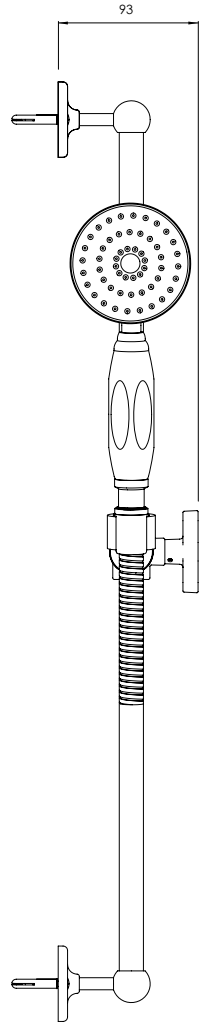

LEFROY BROOKS

IBROC HOUSE ESSEX ROAD
HODDESDON HERTS EN11 0QS UK
T: +44 (0)1992 708 316 F: +44 (0)1992 708 317

MK8804

MACKINTOSH ARCHIPELAGO THERMOSTATIC VALVE
WITH FLOW CONTROLS & EASY CLEAN HAND SHOWER
ON SLIDING RAIL

DIMENSIONAL DATA SHEET

DATE: 18/04/2024

REVISION: B

COPYRIGHT © LBIP LTD. ALL RIGHTS RESERVED

DIMENSIONS IN MILLIMETRES

WHILST EVERY EFFORT IS MADE TO ENSURE THE ACCURACY OF THESE DATA SHEETS THEY ARE SUBJECT TO CHANGE WITHOUT NOTICE AS PART OF THE COMPANY'S PRODUCT DEVELOPMENT PROCESS