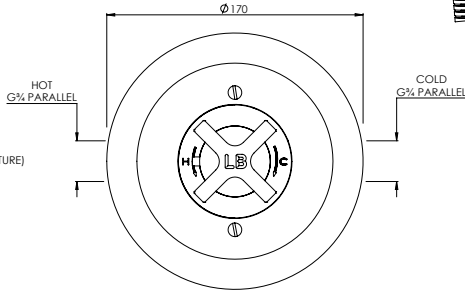

LEFROY BROOKS

IBROC HOUSE ESSEX ROAD
HODDESDON HERTS EN11 0QS UK
T: +44 (0)1992 708 316 F: +44 (0)1992 708 317

MK8804

MACKINTOSH ARCHIPELAGO THERMOSTATIC VALVE
WITH FLOW CONTROLS & EASY CLEAN HAND SHOWER
ON SLIDING RAIL

DIMENSIONAL DATA SHEET

DATE: 18/04/2024

REVISION: B

COPYRIGHT © LBIP LTD. ALL RIGHTS RESERVED

DIMENSIONS IN MILLIMETRES

WHILST EVERY EFFORT IS MADE TO ENSURE THE ACCURACY OF THESE DATA SHEETS THEY ARE SUBJECT TO CHANGE WITHOUT NOTICE AS PART OF THE COMPANY'S PRODUCT DEVELOPMENT PROCESS