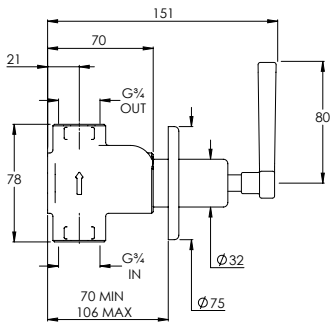

LEFROY BROOKS

IBROC HOUSE ESSEX ROAD
HODDESDON HERTS EN11 0QS UK
T: +44 (0)1992 708 316 F: +44 (0)1992 708 317

MK8804

MACKINTOSH ARCHIPELAGO THERMOSTATIC VALVE
WITH FLOW CONTROLS & EASY CLEAN HAND SHOWER
ON SLIDING RAIL

DIMENSIONAL DATA SHEET

DATE: 18/04/2024

REVISION: B

COPYRIGHT © LBIP LTD. ALL RIGHTS RESERVED

DIMENSIONS IN MILLIMETRES

WHILST EVERY EFFORT IS MADE TO ENSURE THE ACCURACY OF THESE DATA SHEETS THEY ARE SUBJECT TO CHANGE WITHOUT NOTICE AS PART OF THE COMPANY'S PRODUCT DEVELOPMENT PROCESS