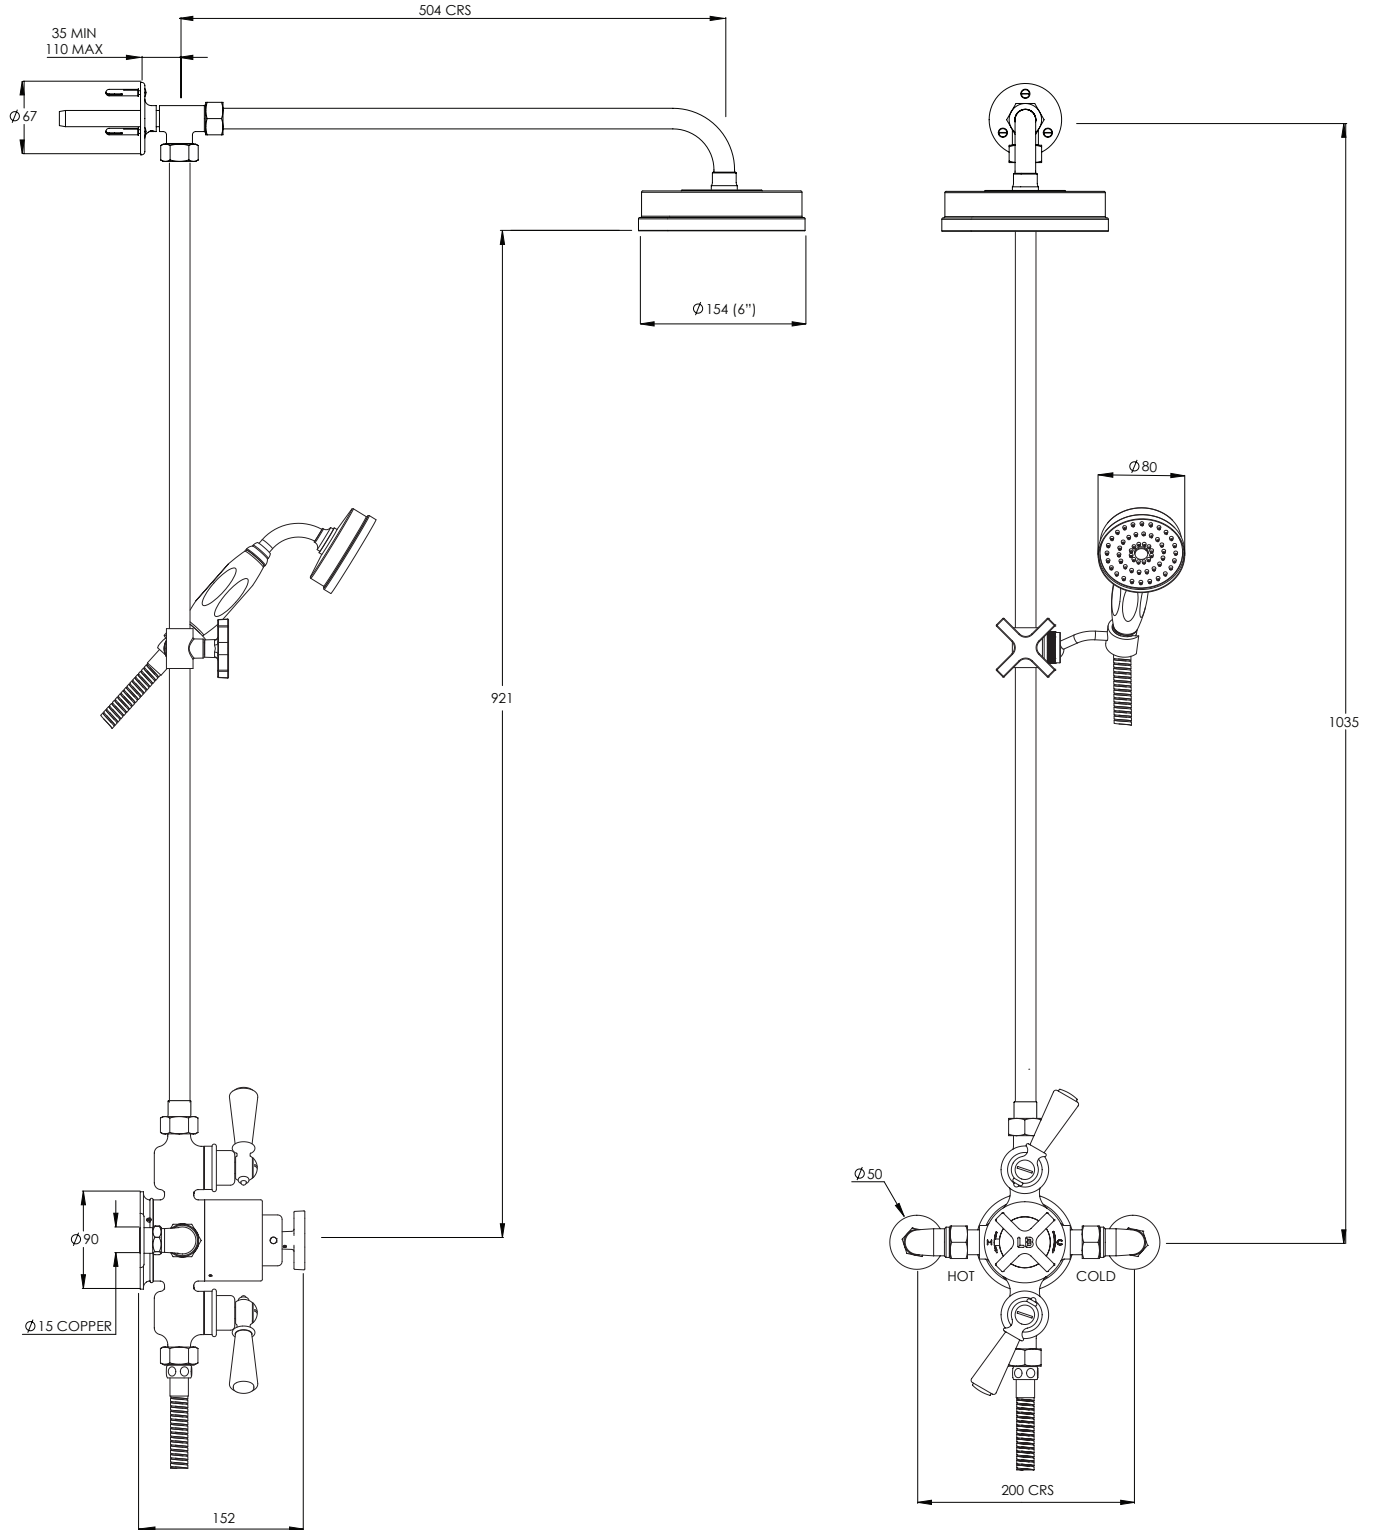

# MK8753

MACKINTOSH DUAL CONTROL THERMOSTATIC VALVE  
WITH CLASSIC BLACK LEVERS, RISER, EASY CLEAN 6"  
ROSE & HAND SHOWER ON SLIDING RISER BRACKET

## DIMENSIONAL DATA SHEET

DATE: 18/04/2024

REVISION: A

COPYRIGHT © LBIP LTD. ALL RIGHTS RESERVED

DIMENSIONS IN MILLIMETRES

WHILST EVERY EFFORT IS MADE TO ENSURE THE ACCURACY OF THESE DATA SHEETS THEY ARE SUBJECT TO CHANGE WITHOUT NOTICE AS PART OF THE COMPANY'S PRODUCT DEVELOPMENT PROCESS