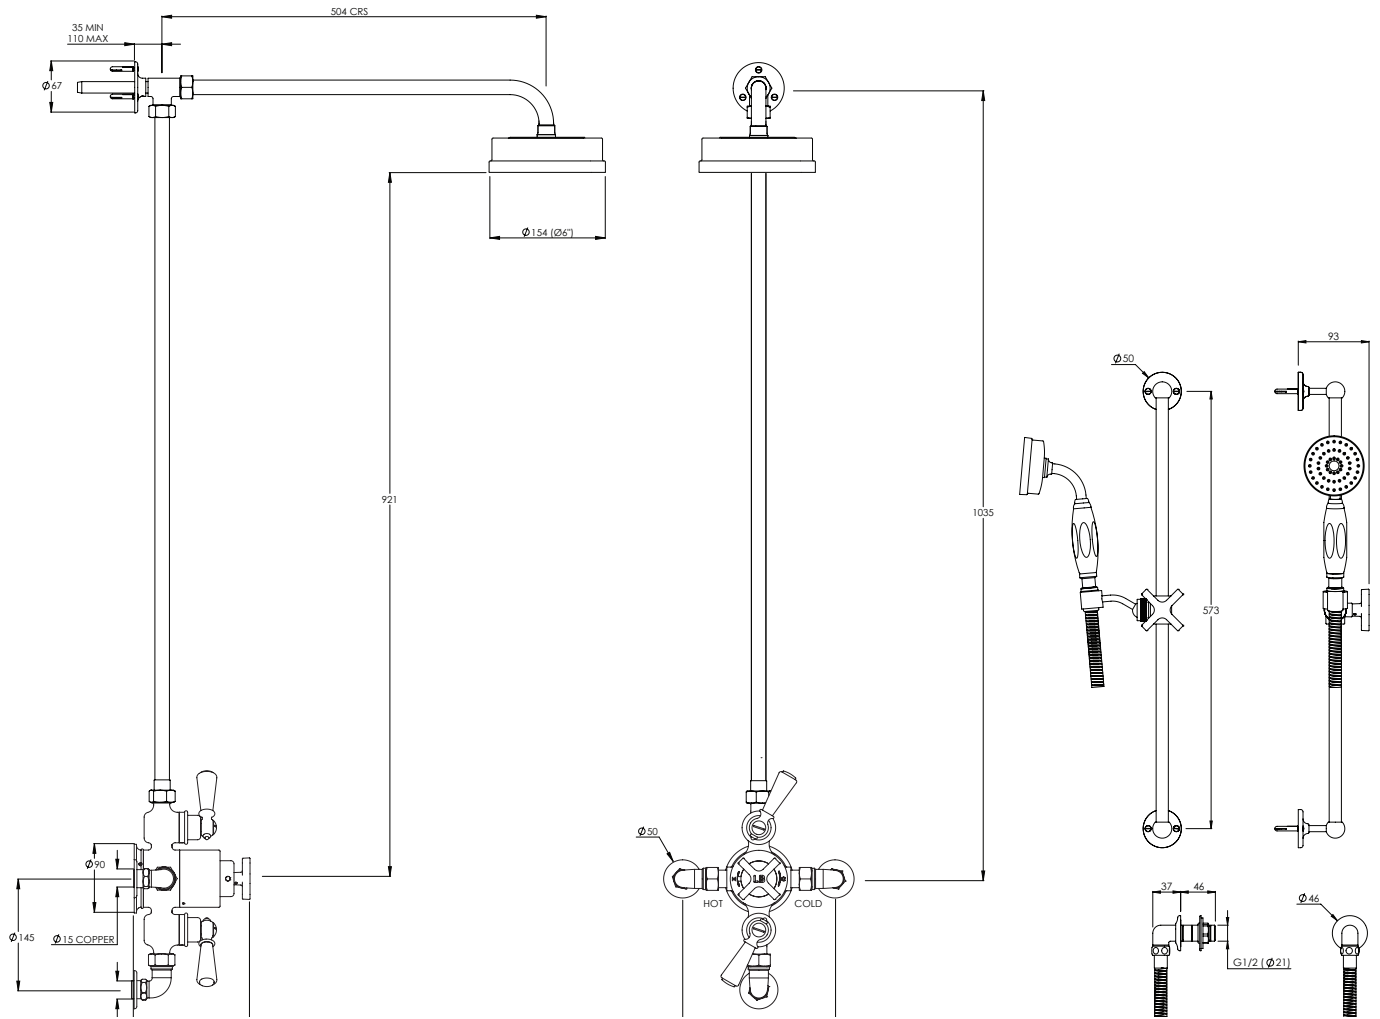

LEFROY BROOKS

IBROC HOUSE ESSEX ROAD
HODDESDON HERTS EN11 0QS UK
T: +44 (0)1992 708 316 F: +44 (0)1992 708 317

MK8748

MACKINTOSH DUAL CONTROL THERMOSTATIC VALVE
WITH CLASSIC BLACK LEVERS, RISER, EASY CLEAN 6"
ROSE & HAND SHOWER ON SLIDING RAIL

DIMENSIONAL DATA SHEET

DATE: 18/04/2024

REVISION: B

COPYRIGHT © LBIP LTD. ALL RIGHTS RESERVED

DIMENSIONS IN MILLIMETRES

WHILST EVERY EFFORT IS MADE TO ENSURE THE ACCURACY OF THESE DATA SHEETS THEY ARE SUBJECT TO CHANGE WITHOUT NOTICE AS PART OF THE COMPANY'S PRODUCT DEVELOPMENT PROCESS