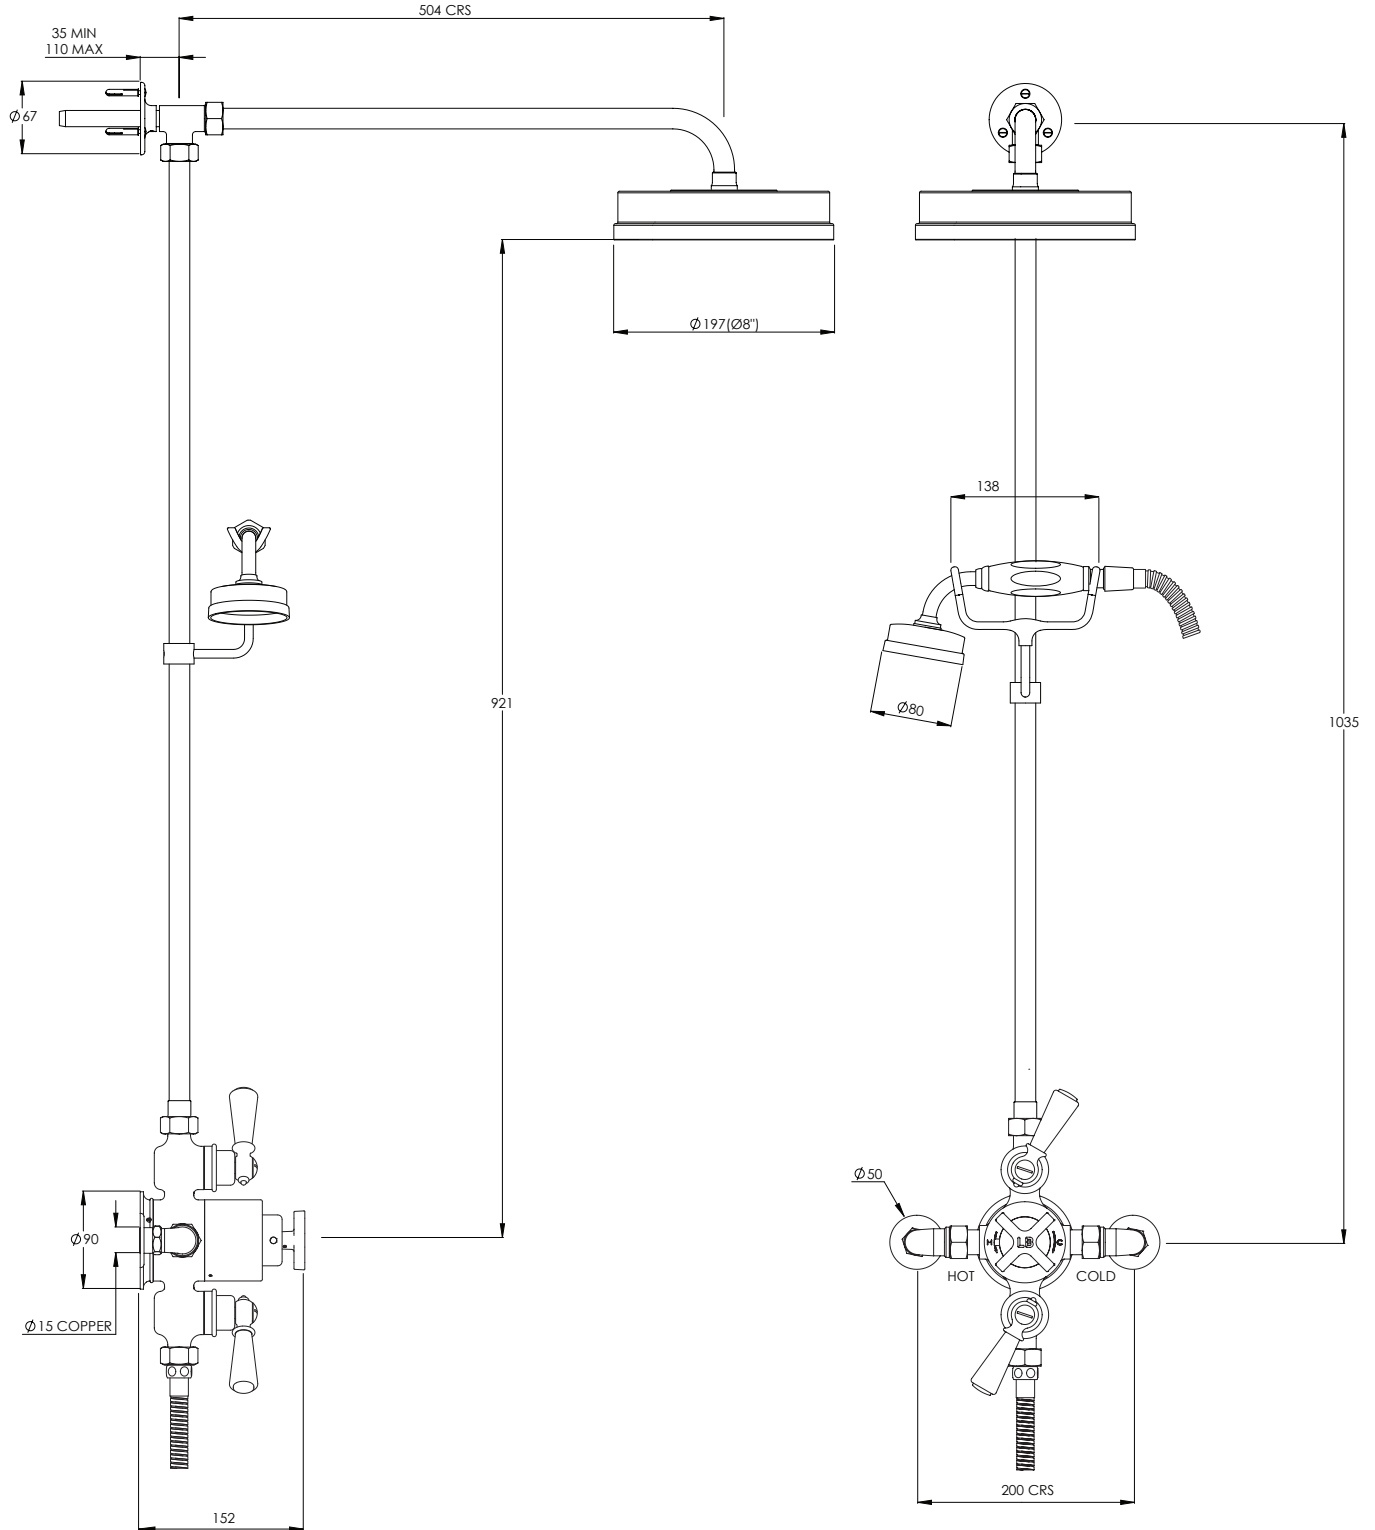

# MK8742

MACKINTOSH DUAL CONTROL THERMOSTATIC VALVE  
WITH CLASSIC BLACK LEVERS, RISER, EASY CLEAN  
HAND SHOWER & 8" ROSE

## DIMENSIONAL DATA SHEET

DATE: 18/04/2024

REVISION: B

COPYRIGHT © LBIP LTD. ALL RIGHTS RESERVED

DIMENSIONS IN MILLIMETRES

WHILST EVERY EFFORT IS MADE TO ENSURE THE ACCURACY OF THESE DATA SHEETS THEY ARE SUBJECT TO CHANGE WITHOUT NOTICE AS PART OF THE COMPANY'S PRODUCT DEVELOPMENT PROCESS