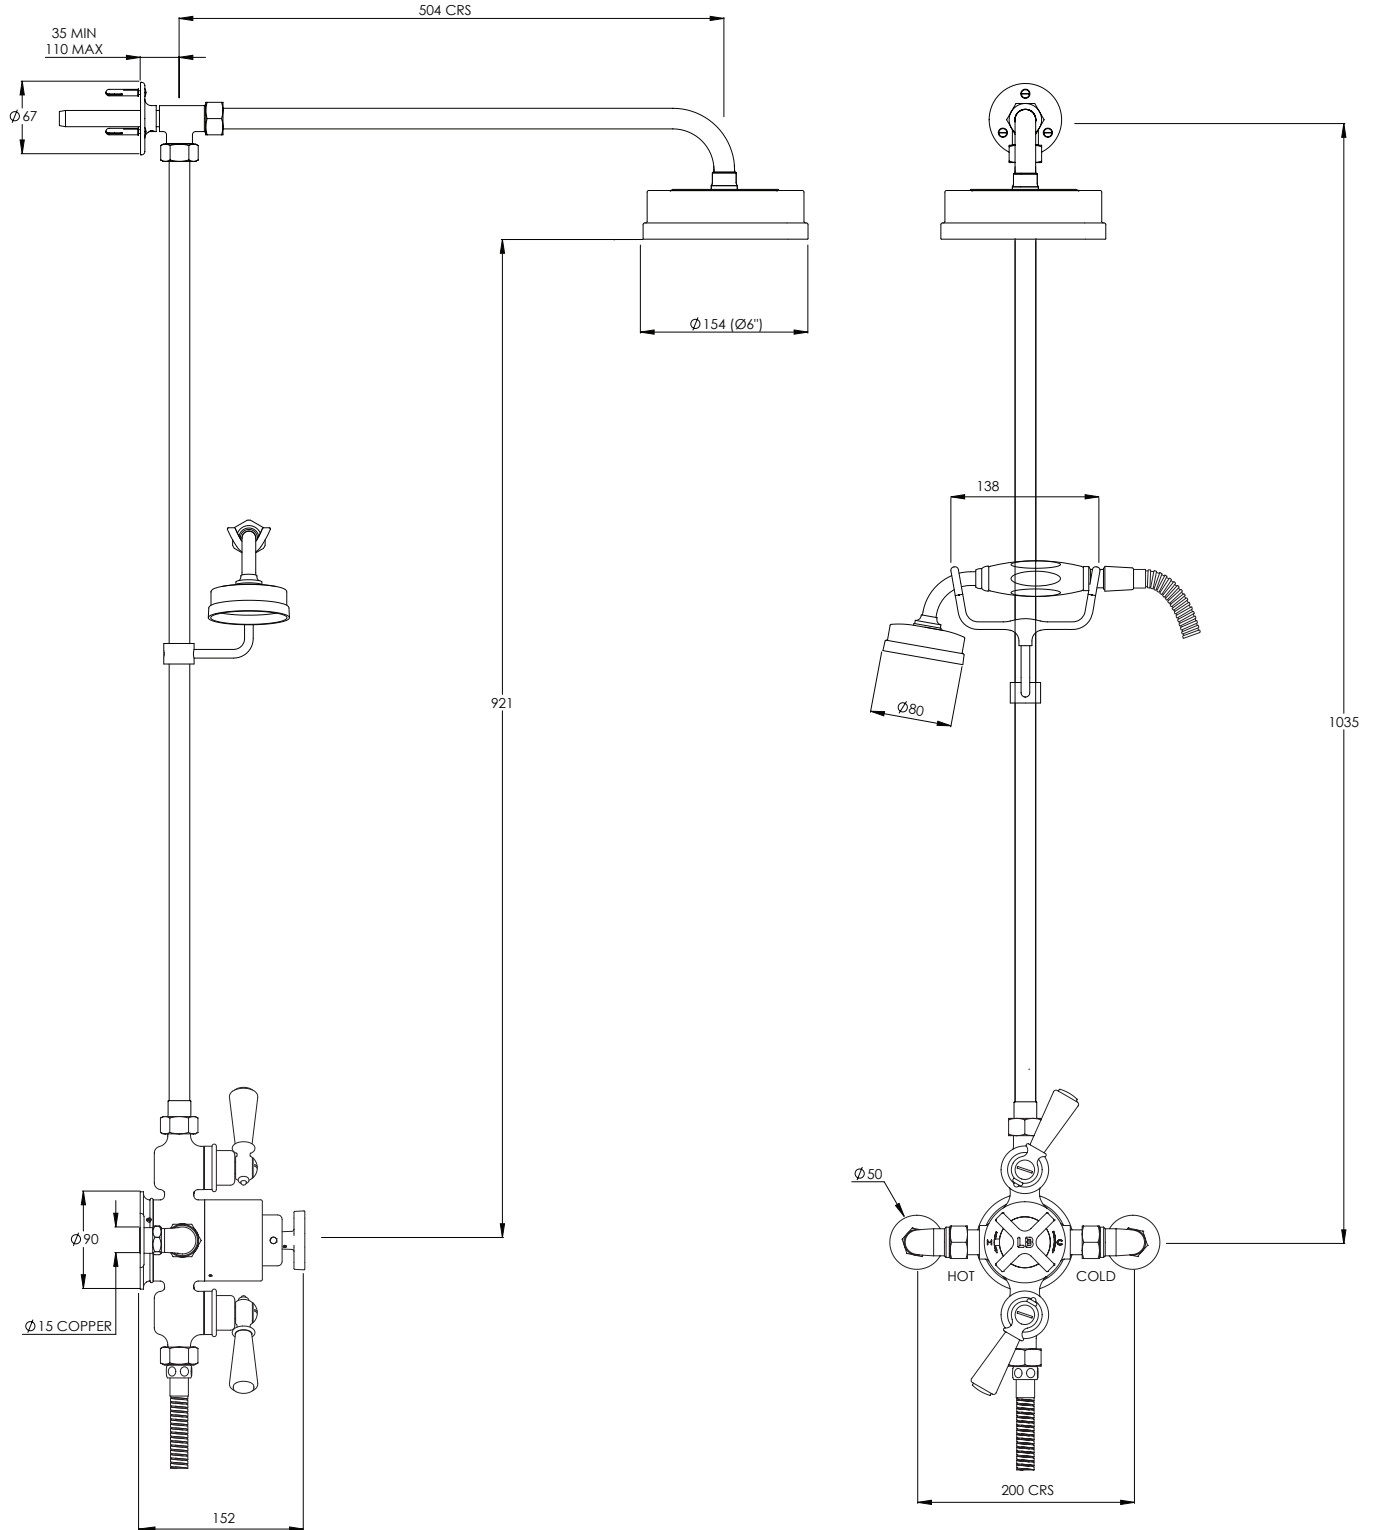

LEFROY BROOKS

IBROC HOUSE ESSEX ROAD
HODDESDON HERTS EN11 0QS UK
T: +44 (0)1992 708 316 F: +44 (0)1992 708 317

MK8741

MACKINTOSH DUAL CONTROL THERMOSTATIC VALVE
WITH CLASSIC BLACK LEVERS, RISER, EASY CLEAN
HAND SHOWER & 6" ROSE

DIMENSIONAL DATA SHEET

DATE: 18/04/2024

REVISION: B

COPYRIGHT © LBIP LTD. ALL RIGHTS RESERVED

DIMENSIONS IN MILLIMETRES

WHILST EVERY EFFORT IS MADE TO ENSURE THE ACCURACY OF THESE DATA SHEETS THEY ARE SUBJECT TO CHANGE WITHOUT NOTICE AS PART OF THE COMPANY'S PRODUCT DEVELOPMENT PROCESS