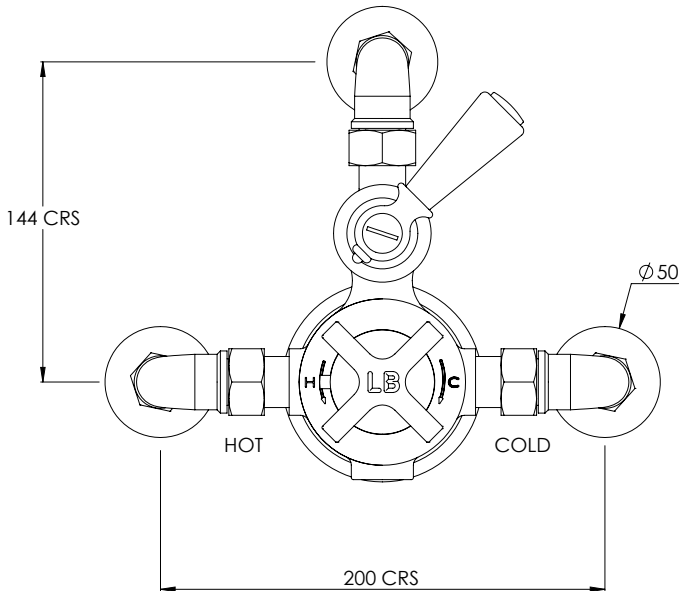

# MK8725

MACKINTOSH THERMOSTATIC VALVE WITH TOP  
RETURN AND CLASSIC BLACK LEVER

DIMENSIONAL DATA SHEET

DATE: 07/06/2019

REVISION: C

COPYRIGHT © LBIP LTD. ALL RIGHTS RESERVED

DIMENSIONS IN MILLIMETRES

WHILST EVERY EFFORT IS MADE TO ENSURE THE ACCURACY OF THESE DATA SHEETS THEY ARE SUBJECT TO CHANGE WITHOUT NOTICE AS PART OF THE COMPANY'S PRODUCT DEVELOPMENT PROCESS