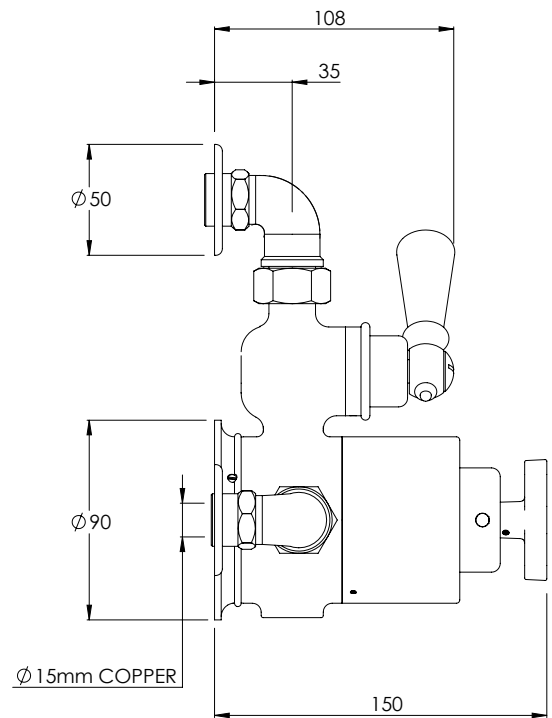

# MK8725

MACKINTOSH THERMOSTATIC VALVE WITH TOP  
RETURN AND CLASSIC BLACK LEVER

DIMENSIONAL DATA SHEET

DATE: 07/06/2019

REVISION: C

COPYRIGHT © LBIP LTD. ALL RIGHTS RESERVED

DIMENSIONS IN MILLIMETRES

WHILST EVERY EFFORT IS MADE TO ENSURE THE ACCURACY OF THESE DATA SHEETS THEY ARE SUBJECT TO CHANGE WITHOUT NOTICE AS PART OF THE COMPANY'S PRODUCT DEVELOPMENT PROCESS