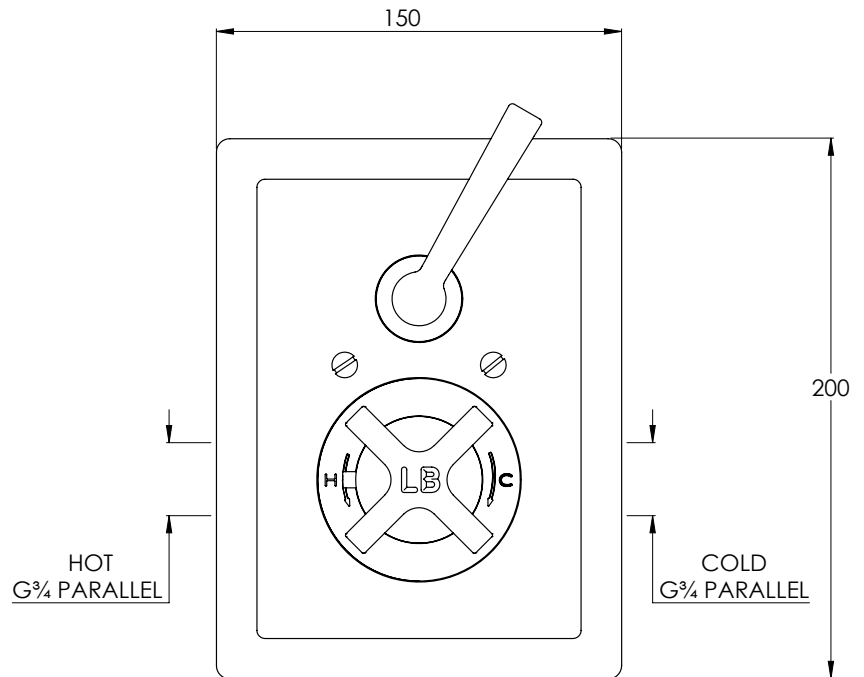

# MK8706

MACKINTOSH CONCEALED THERMOSTATIC  
SHOWER VALVE

DIMENSIONAL DATA SHEET

DATE: 23/01/2020

REVISION: D

COPYRIGHT © LBIP LTD. ALL RIGHTS RESERVED

DIMENSIONS IN MILLIMETRES

WHILST EVERY EFFORT IS MADE TO ENSURE THE ACCURACY OF THESE DATA SHEETS THEY ARE SUBJECT TO CHANGE WITHOUT NOTICE AS PART OF THE COMPANY'S PRODUCT DEVELOPMENT PROCESS