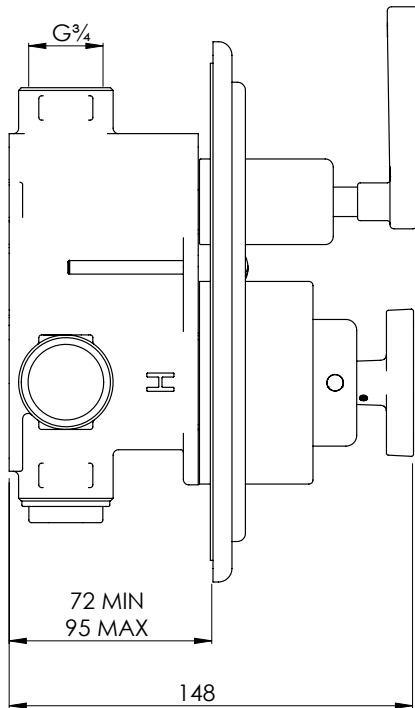

# MK8706

MACKINTOSH CONCEALED THERMOSTATIC  
SHOWER VALVE

DIMENSIONAL DATA SHEET

DATE: 23/01/2020

REVISION: D

COPYRIGHT © LBIP LTD. ALL RIGHTS RESERVED

DIMENSIONS IN MILLIMETRES

WHILST EVERY EFFORT IS MADE TO ENSURE THE ACCURACY OF THESE DATA SHEETS THEY ARE SUBJECT TO CHANGE WITHOUT NOTICE AS PART OF THE COMPANY'S PRODUCT DEVELOPMENT PROCESS