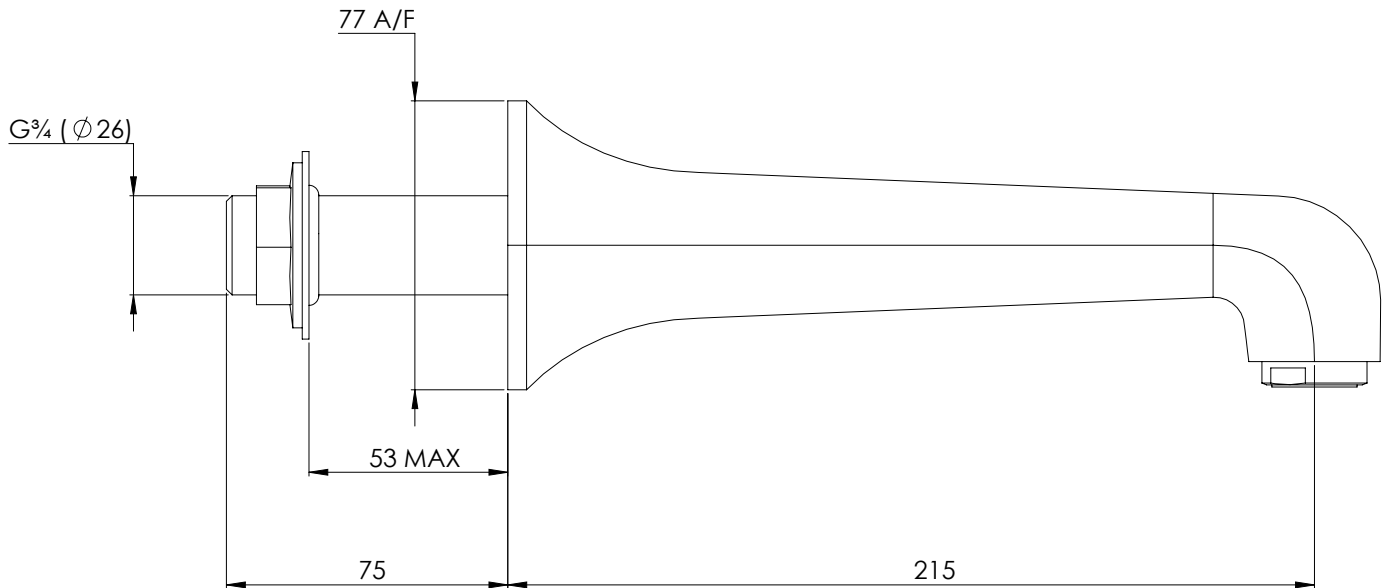

LEFROY BROOKS

IBROC HOUSE ESSEX ROAD
HODDESDON HERTS EN11 0QS UK
T: +44 (0)1992 708 316 F: +44 (0)1992 708 317

MK2210

MACKINTOSH BATH WALL SPOUT

DIMENSIONAL DATA SHEET

DATE: 08/05/2019

REVISION: B

COPYRIGHT © LBIP LTD. ALL RIGHTS RESERVED

DIMENSIONS IN MILLIMETRES

WHILST EVERY EFFORT IS MADE TO ENSURE THE ACCURACY OF THESE DATA SHEETS THEY ARE SUBJECT TO CHANGE WITHOUT NOTICE AS PART OF THE COMPANY'S PRODUCT DEVELOPMENT PROCESS