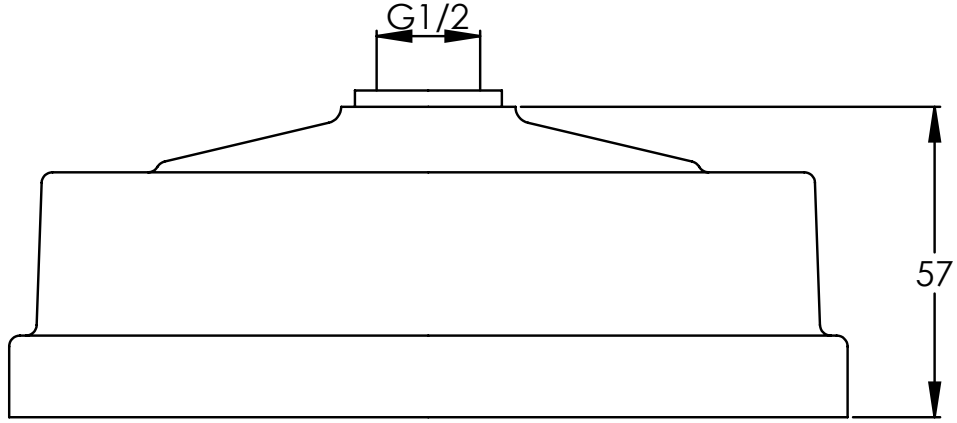

# MK2108

EASY CLEAN MODERN 6" APRON SHOWER ROSE

DIMENSIONAL DATA SHEET

DATE: 17/04/2024

REVISION: D

COPYRIGHT © LBIP LTD. ALL RIGHTS RESERVED

DIMENSIONS IN MILLIMETRES

WHILST EVERY EFFORT IS MADE TO ENSURE THE ACCURACY OF THESE DATA SHEETS THEY ARE SUBJECT TO CHANGE WITHOUT NOTICE AS PART OF THE COMPANY'S PRODUCT DEVELOPMENT PROCESS