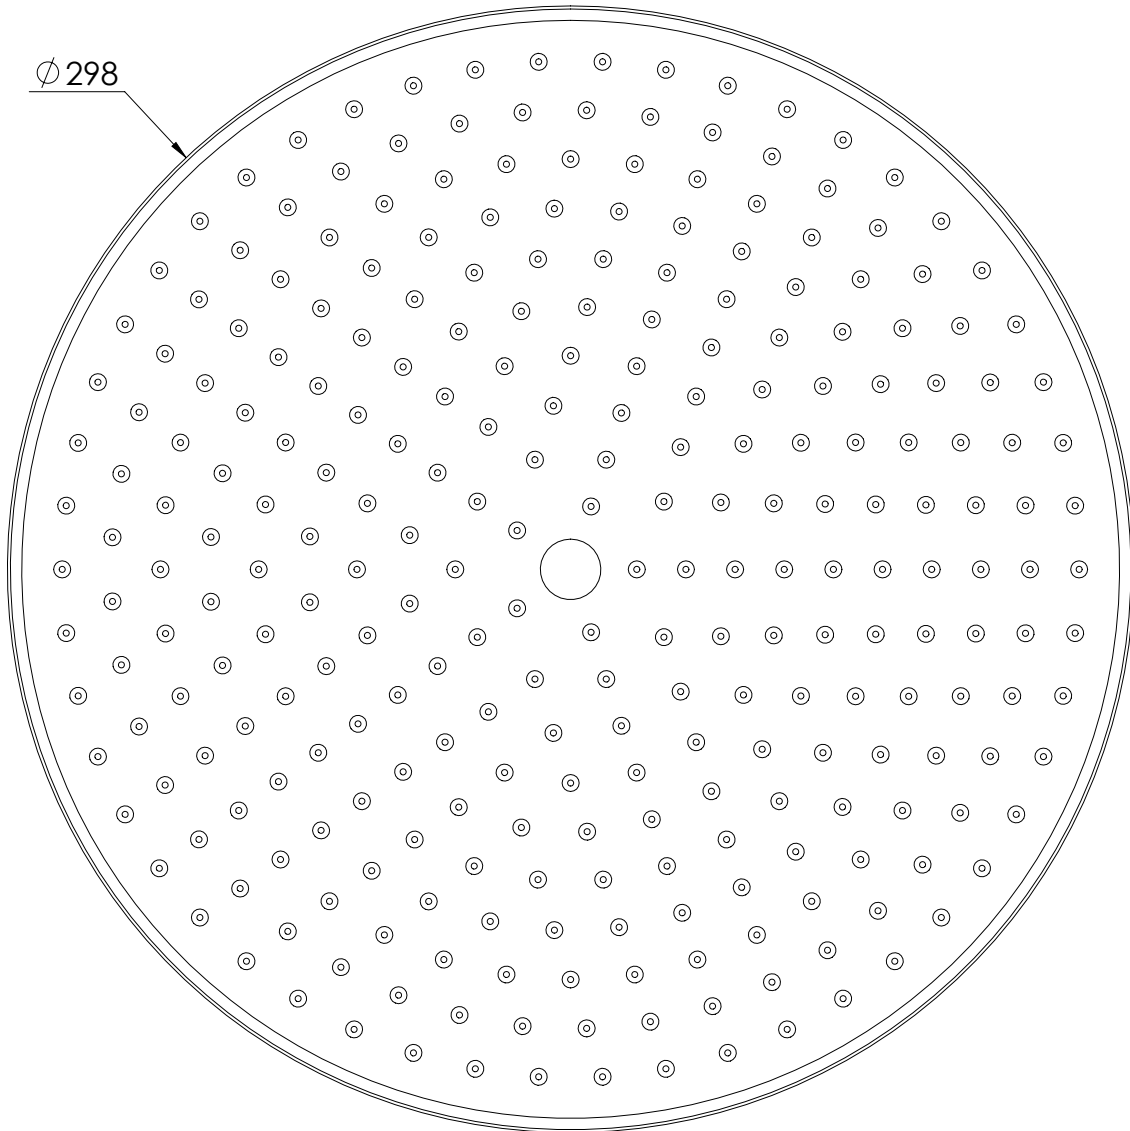

LEFROY BROOKS

IBROC HOUSE ESSEX ROAD
HODDESDON HERTS EN11 0QS UK
T: +44 (0)1992 708 316 F: +44 (0)1992 708 317

MK1730

EASY CLEAN MODERN 12" APRON SHOWER ROSE

DIMENSIONAL DATA SHEET

DATE: 17/04/2024

REVISION: C

COPYRIGHT © LBIP LTD. ALL RIGHTS RESERVED

DIMENSIONS IN MILLIMETRES

WHILST EVERY EFFORT IS MADE TO ENSURE THE ACCURACY OF THESE DATA SHEETS THEY ARE SUBJECT TO CHANGE WITHOUT NOTICE AS PART OF THE COMPANY'S PRODUCT DEVELOPMENT PROCESS