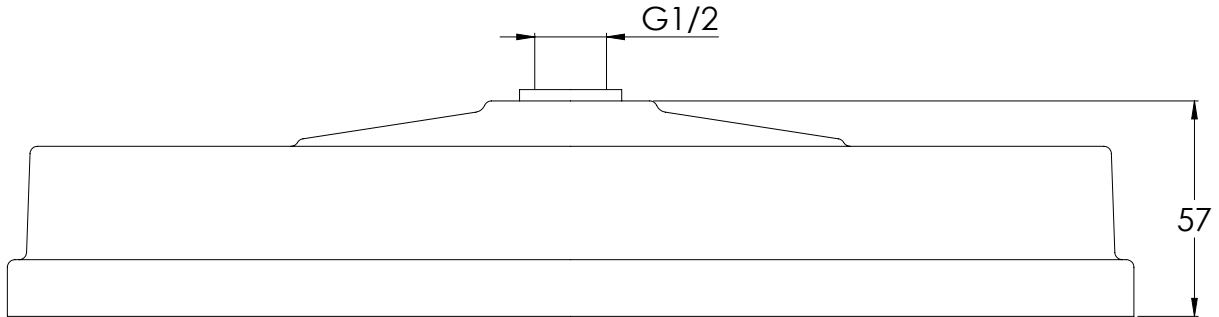

LEFROY BROOKS

IBROC HOUSE ESSEX ROAD
HODDESDON HERTS EN11 0QS UK
T: +44 (0)1992 708 316 F: +44 (0)1992 708 317

MK1730

EASY CLEAN MODERN 12" APRON SHOWER ROSE

DIMENSIONAL DATA SHEET

DATE: 17/04/2024

REVISION: C

COPYRIGHT © LBIP LTD. ALL RIGHTS RESERVED

DIMENSIONS IN MILLIMETRES

WHILST EVERY EFFORT IS MADE TO ENSURE THE ACCURACY OF THESE DATA SHEETS THEY ARE SUBJECT TO CHANGE WITHOUT NOTICE AS PART OF THE COMPANY'S PRODUCT DEVELOPMENT PROCESS