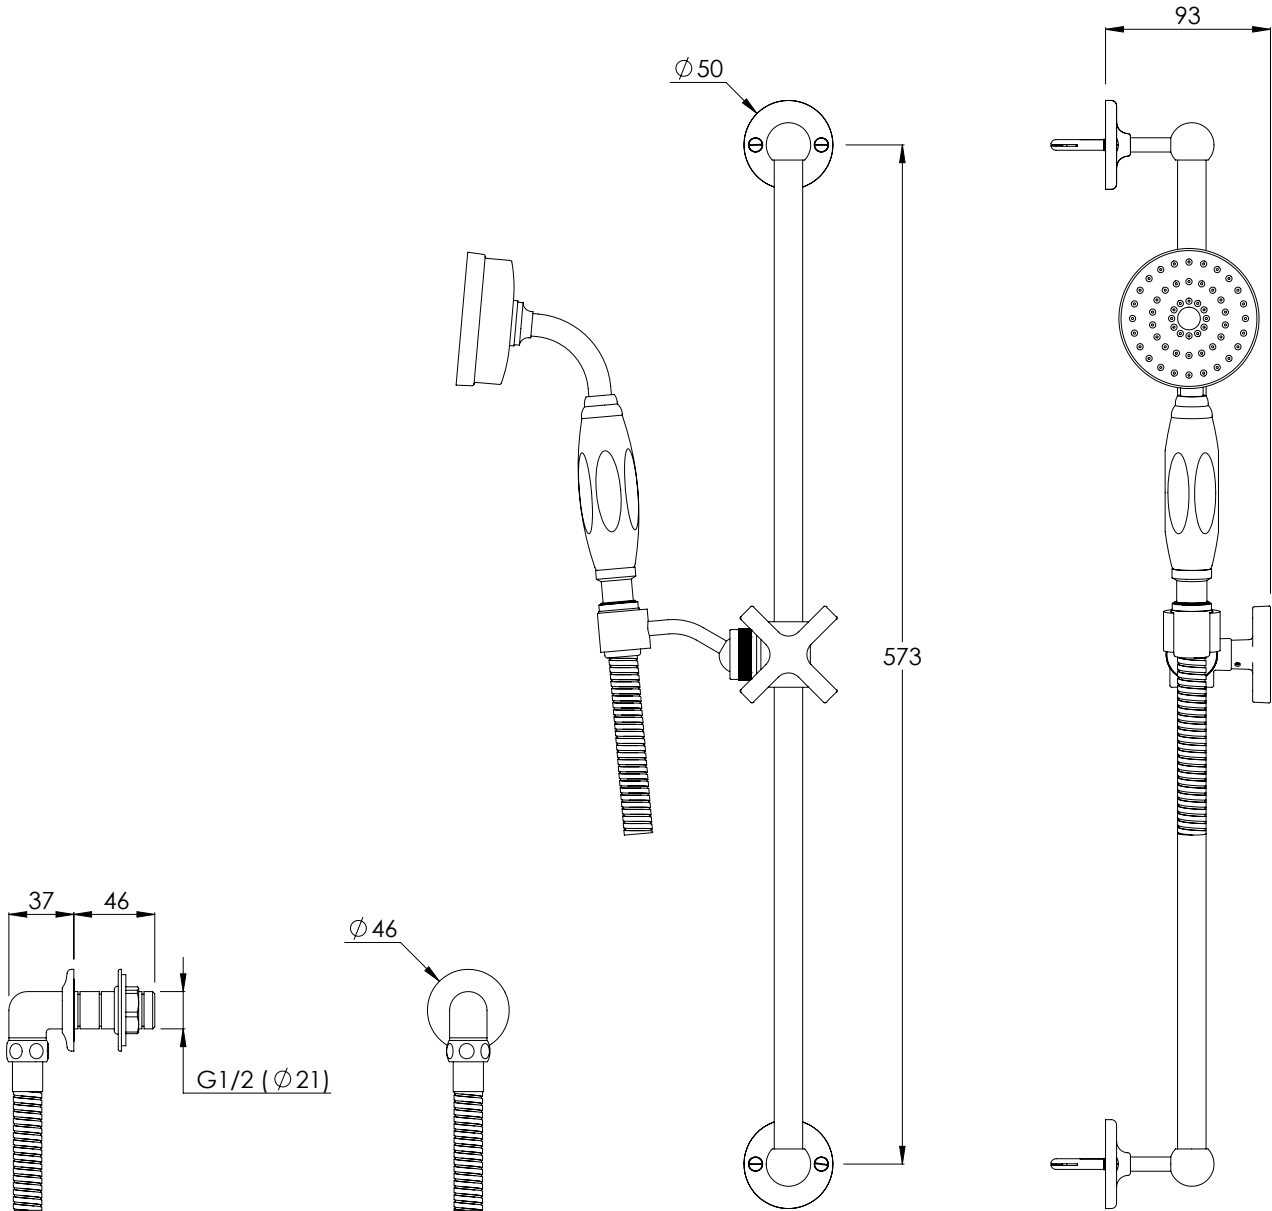

LEFROY BROOKS

IBROC HOUSE ESSEX ROAD
HODDESDON HERTS EN11 0QS UK
T: +44 (0)1992 708 316 F: +44 (0)1992 708 317

MK1727

MACKINTOSH EASY CLEAN HAND SHOWER
ON SLIDING RAIL

DIMENSIONAL DATA SHEET

DATE: 18/04/2024

REVISION: B

COPYRIGHT © LBIP LTD. ALL RIGHTS RESERVED

DIMENSIONS IN MILLIMETRES

WHILST EVERY EFFORT IS MADE TO ENSURE THE ACCURACY OF THESE DATA SHEETS THEY ARE SUBJECT TO CHANGE WITHOUT NOTICE AS PART OF THE COMPANY'S PRODUCT DEVELOPMENT PROCESS