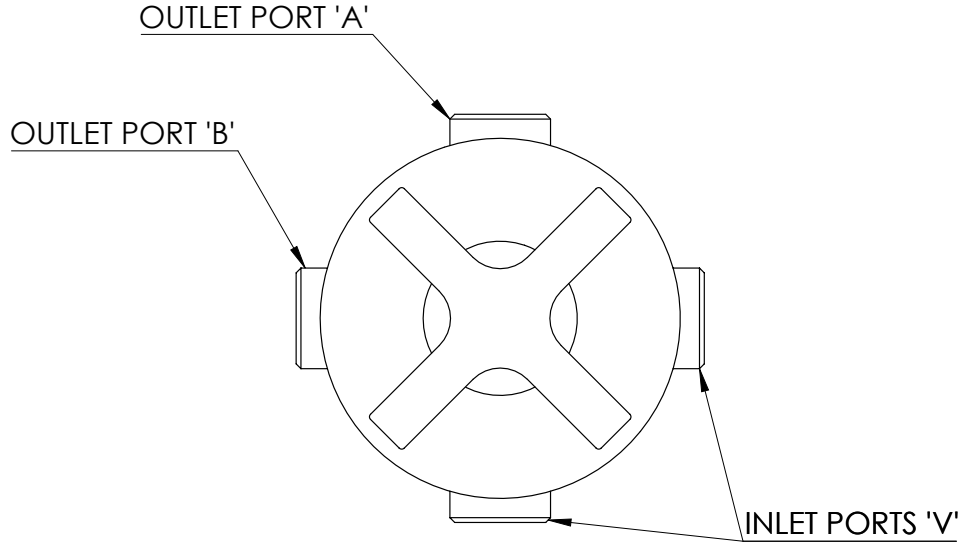

# MH1721

MACKINTOSH WALL MOUNTED TWO-WAY DIVERTER  
WITH CROSS HANDLE  
(Ø75MM WALL PLATE)

DIMENSIONAL DATA SHEET

DATE: 01/05/24

REVISION: B

WALL MOUNTING PLATE  
(OPTIONAL)

DIMENSIONS IN MILLIMETRES

COPYRIGHT © LBIP LTD. ALL RIGHTS RESERVED