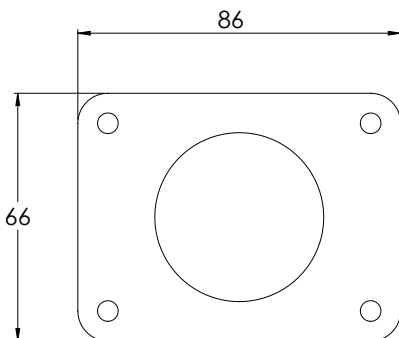

# MH1721

MACKINTOSH WALL MOUNTED TWO-WAY DIVERTER  
WITH CROSS HANDLE  
(Ø75MM WALL PLATE)

DIMENSIONAL DATA SHEET

DATE: 01/05/24

REVISION: B

WALL MOUNTING PLATE  
(OPTIONAL)

DIMENSIONS IN MILLIMETRES

COPYRIGHT © LBIP LTD. ALL RIGHTS RESERVED