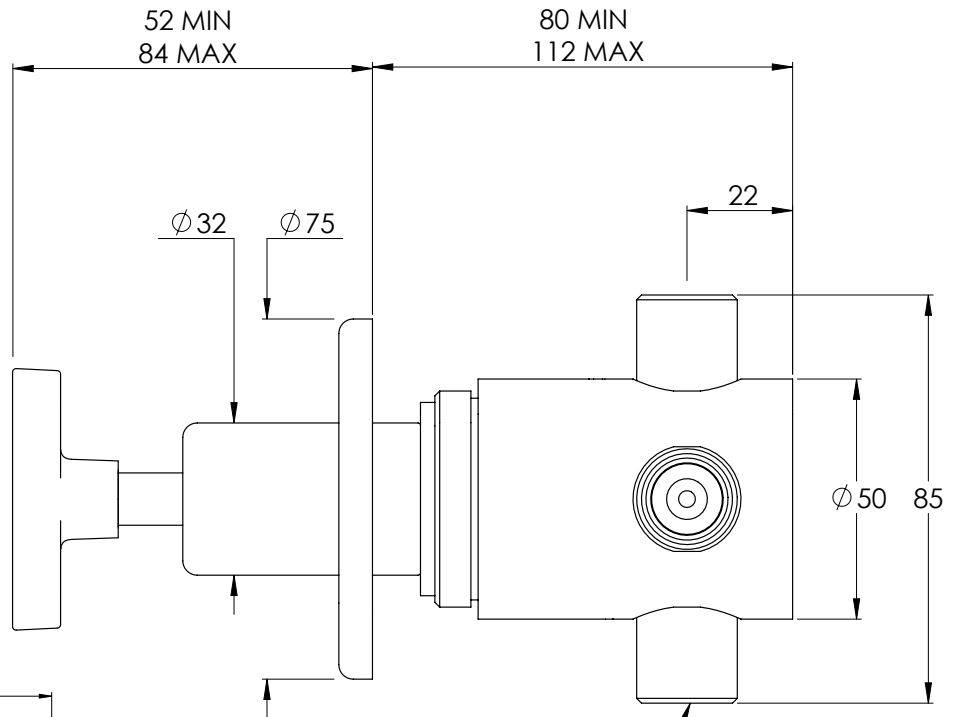

# MH1721

MACKINTOSH WALL MOUNTED TWO-WAY DIVERTER  
WITH CROSS HANDLE  
(Ø75MM WALL PLATE)

DIMENSIONAL DATA SHEET

DATE: 01/05/24

REVISION: B

WALL MOUNTING PLATE  
(OPTIONAL)

DIMENSIONS IN MILLIMETRES

COPYRIGHT © LBIP LTD. ALL RIGHTS RESERVED