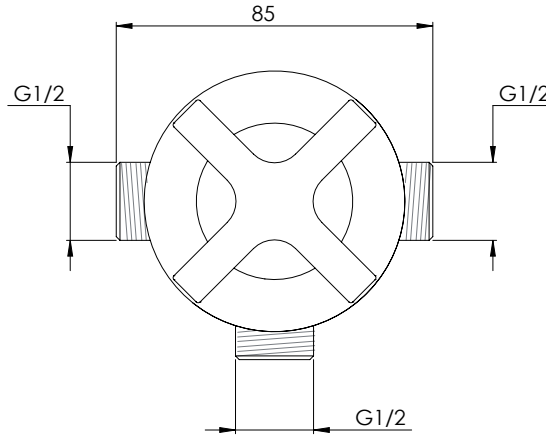

LEFROY BROOKS

IBROC HOUSE ESSEX ROAD
HODDESDON HERTS EN11 0QS UK
T: +44 (0)1992 708 316 F: +44 (0)1992 708 317

MH1650

MACKINTOSH DECK MOUNTED 'TWO-WAY'
DIVERTER

DIMENSIONAL DATA SHEET

DATE: 06/08/2021

REVISION: C

DIMENSIONS IN MILLIMETRES

WHILST EVERY EFFORT IS MADE TO ENSURE THE ACCURACY OF THESE DATA SHEETS THEY ARE SUBJECT TO CHANGE WITHOUT NOTICE AS PART OF THE COMPANY'S PRODUCT DEVELOPMENT PROCESS