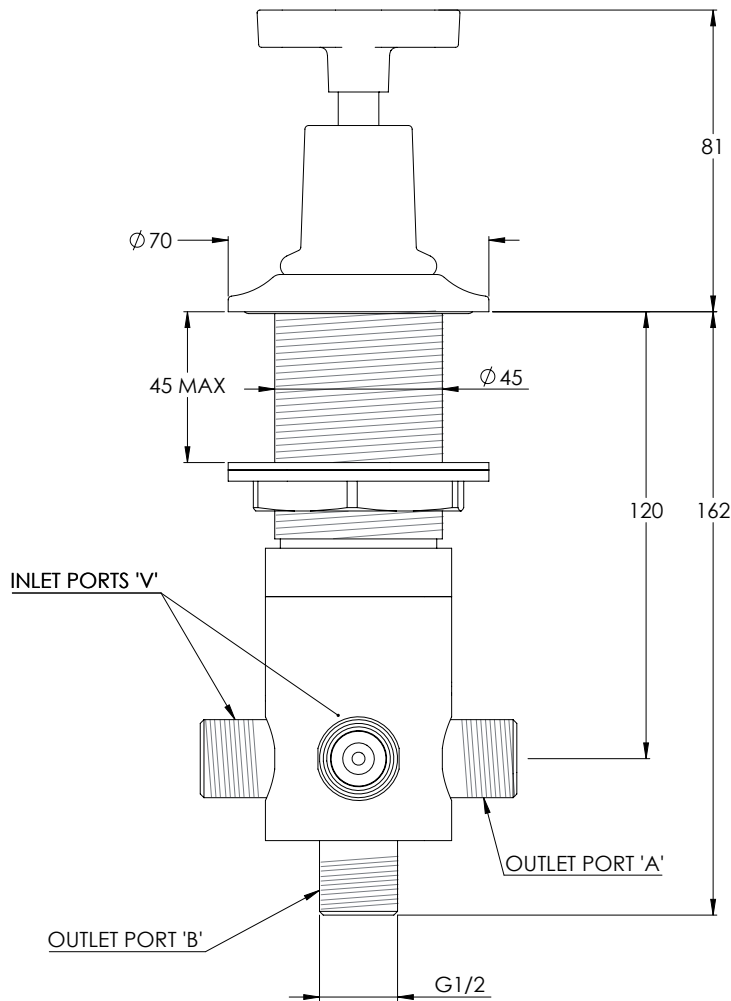

LEFROY BROOKS

IBROC HOUSE ESSEX ROAD
HODDESDON HERTS EN11 0QS UK
T: +44 (0)1992 708 316 F: +44 (0)1992 708 317

MH1650

MACKINTOSH DECK MOUNTED 'TWO-WAY'
DIVERTER

DIMENSIONAL DATA SHEET

DATE: 06/08/2021

REVISION: C

DIMENSIONS IN MILLIMETRES

WHILST EVERY EFFORT IS MADE TO ENSURE THE ACCURACY OF THESE DATA SHEETS THEY ARE SUBJECT TO CHANGE WITHOUT NOTICE AS PART OF THE COMPANY'S PRODUCT DEVELOPMENT PROCESS