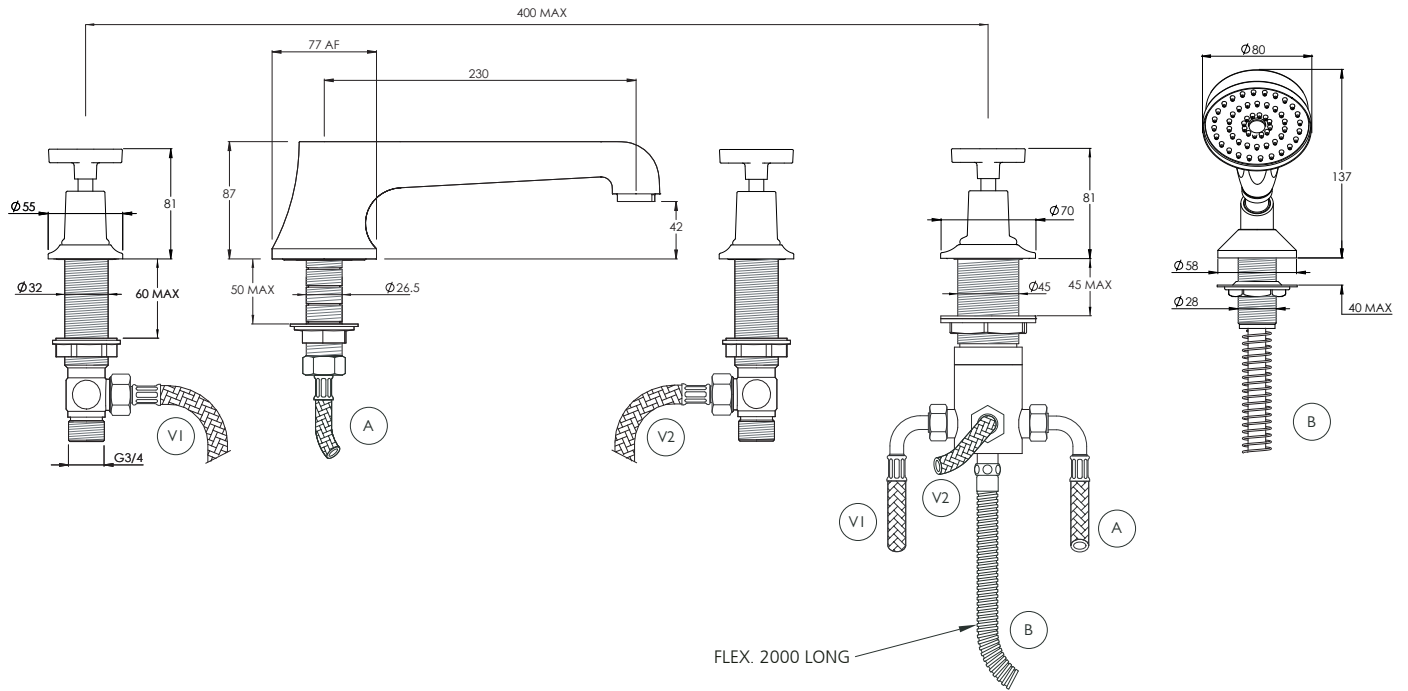

LEFROY BROOKS

IBROC HOUSE ESSEX ROAD
HODDESDON HERTS EN11 0QS UK
T: +44 (0)1992 708 316 F: +44 (0)1992 708 317

MH1260

MACKINTOSH FIVE HOLE BATH SET WITH DIVERTER
& PULL OUT EASY CLEAN HAND SHOWER

DIMENSIONAL DATA SHEET

DATE: 18/04/2024

REVISION: D

COPYRIGHT © LBIP LTD. ALL RIGHTS RESERVED

DIMENSIONS IN MILLIMETRES

WHILST EVERY EFFORT IS MADE TO ENSURE THE ACCURACY OF THESE DATA SHEETS THEY ARE SUBJECT TO CHANGE WITHOUT NOTICE AS PART OF THE COMPANY'S PRODUCT DEVELOPMENT PROCESS