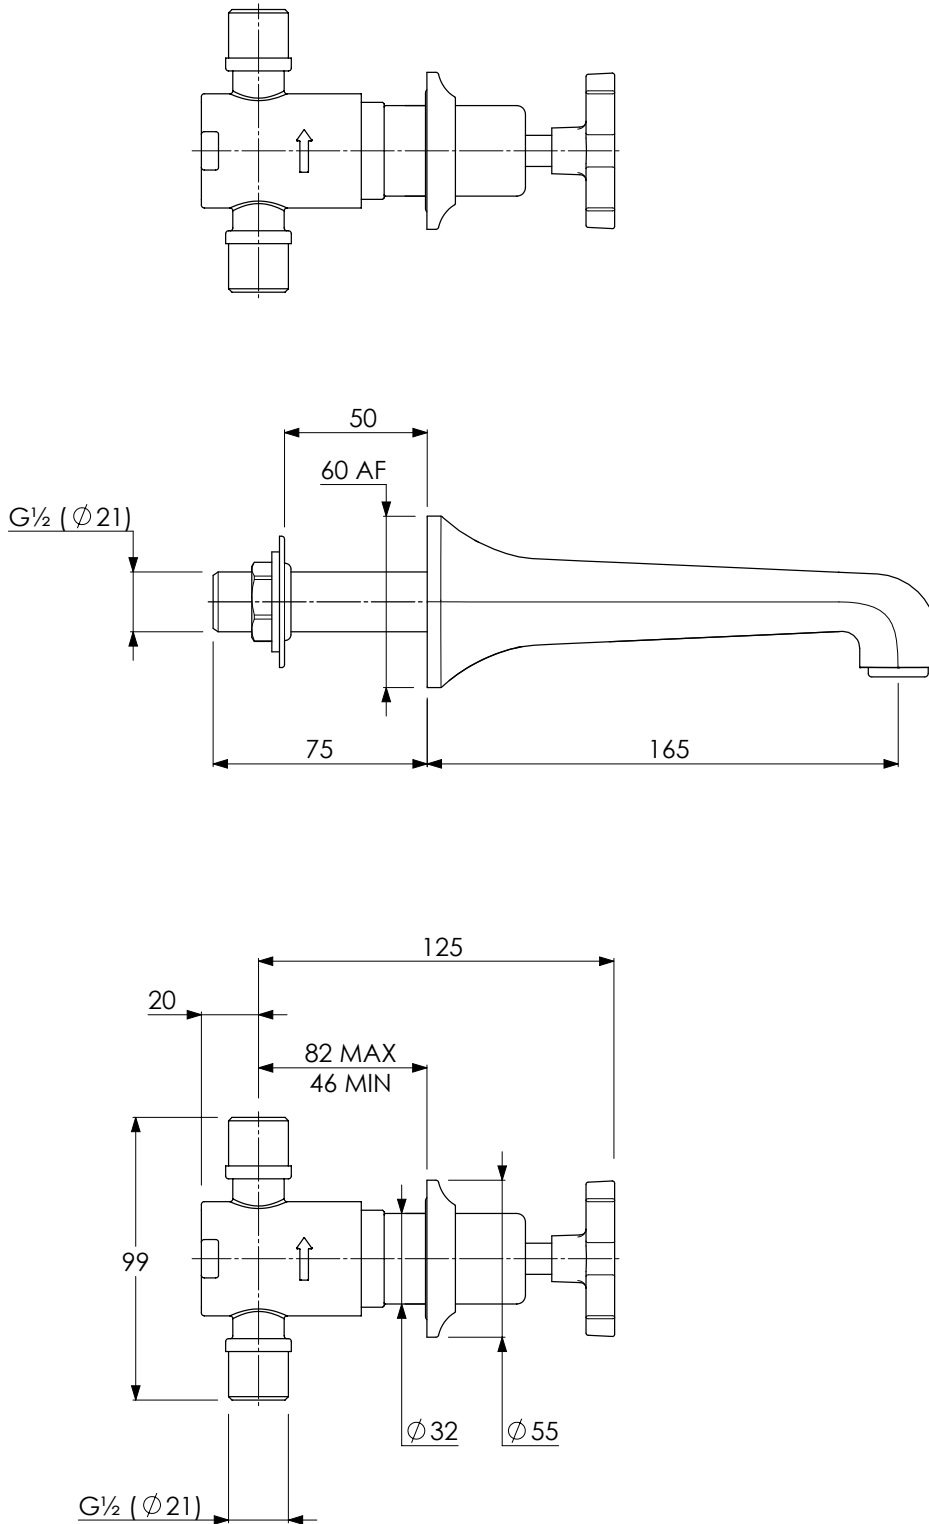

# MH1200

MACKINTOSH WALL MOUNTED BASIN MIXER

DIMENSIONAL DATA SHEET

DATE: 29/01/2019

REVISION: B

COPYRIGHT © LBIP LTD. ALL RIGHTS RESERVED

DIMENSIONS IN MILLIMETRES

WHILST EVERY EFFORT IS MADE TO ENSURE THE ACCURACY OF THESE DATA SHEETS THEY ARE SUBJECT TO CHANGE WITHOUT NOTICE AS PART OF THE COMPANY'S PRODUCT DEVELOPMENT PROCESS