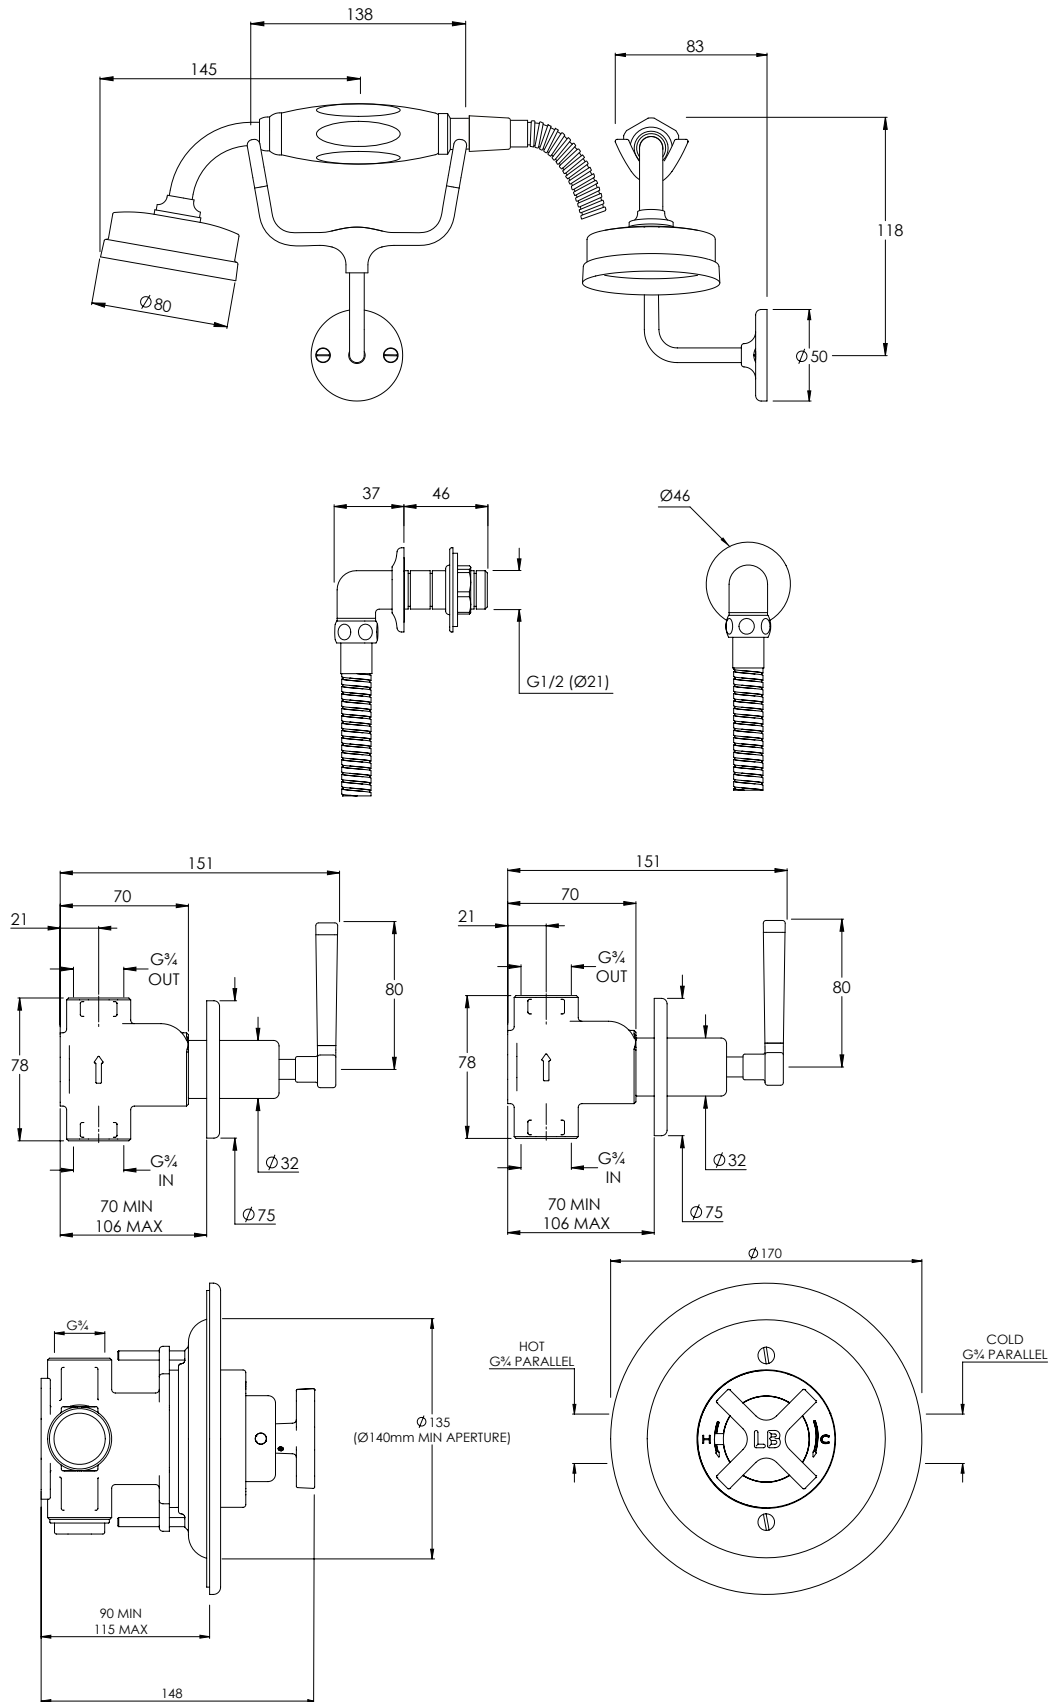

LEFROY BROOKS

IBROC HOUSE ESSEX ROAD
HODDESDON HERTS EN11 0QS UK
T: +44 (0)1992 708 316 F: +44 (0)1992 708 317

MB8803

MACKINTOSH BLACK ARCHIPELAGO THERMOSTATIC
VALVE WITH FLOW CONTROLS & EASY CLEAN HAND
SHOWER

DIMENSIONAL DATA SHEET

DATE: 01/05/2024

REVISION: B

DIMENSIONS IN MILLIMETRES

WHILST EVERY EFFORT IS MADE TO ENSURE THE ACCURACY OF THESE DATA SHEETS THEY ARE SUBJECT TO CHANGE WITHOUT NOTICE AS PART OF THE COMPANY'S PRODUCT DEVELOPMENT PROCESS