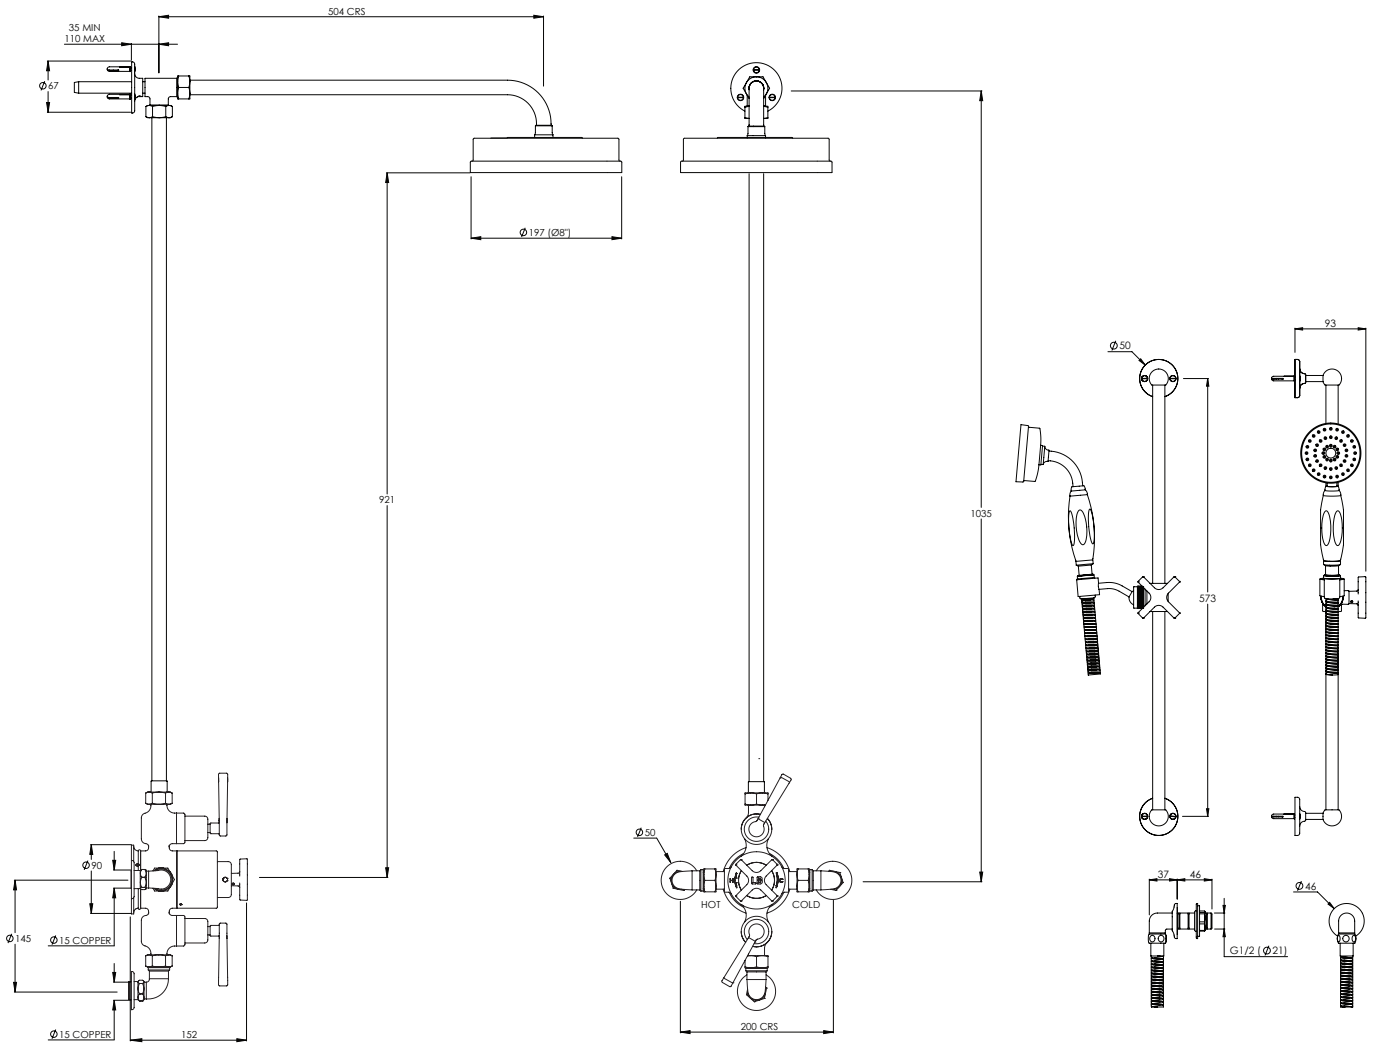

LEFROY BROOKS

IBROC HOUSE ESSEX ROAD
HODDESDON HERTS EN11 0QS UK
T: +44 (0)1992 708 316 F: +44 (0)1992 708 317

MB8749

MACKINTOSH BLACK DUAL CONTROL
THERMOSTATIC VALVE WITH RISER, EASY
CLEAN 8" ROSE & HAND SHOWER ON
SLIDING RAIL

DIMENSIONAL DATA SHEET

DATE: 18/04/2024

REVISION: B

COPYRIGHT © LBIP LTD. ALL RIGHTS RESERVED

DIMENSIONS IN MILLIMETRES

WHILST EVERY EFFORT IS MADE TO ENSURE THE ACCURACY OF THESE DATA SHEETS THEY ARE SUBJECT TO CHANGE WITHOUT NOTICE AS PART OF THE COMPANY'S PRODUCT DEVELOPMENT PROCESS