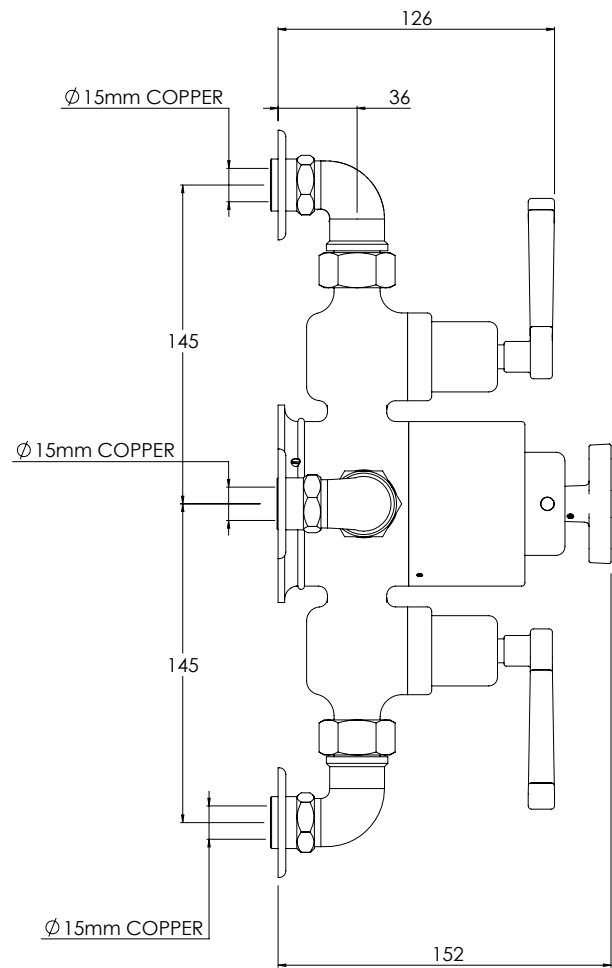

LEFROY BROOKS

IBROC HOUSE ESSEX ROAD
HODDESDON HERTS EN11 0QS UK
T: +44 (0)1992 708 316 F: +44 (0)1992 708 317

MB8746

MACKINTOSH BLACK EXPOSED DUAL CONTROL
THERMOSTATIC VALVE WITH WALL RETURNS

DIMENSIONAL DATA SHEET

DATE: 10/06/2019

REVISION: A

COPYRIGHT © LBIP LTD. ALL RIGHTS RESERVED

DIMENSIONS IN MILLIMETRES

WHILST EVERY EFFORT IS MADE TO ENSURE THE ACCURACY OF THESE DATA SHEETS THEY ARE SUBJECT TO CHANGE WITHOUT NOTICE AS PART OF THE COMPANY'S PRODUCT DEVELOPMENT PROCESS