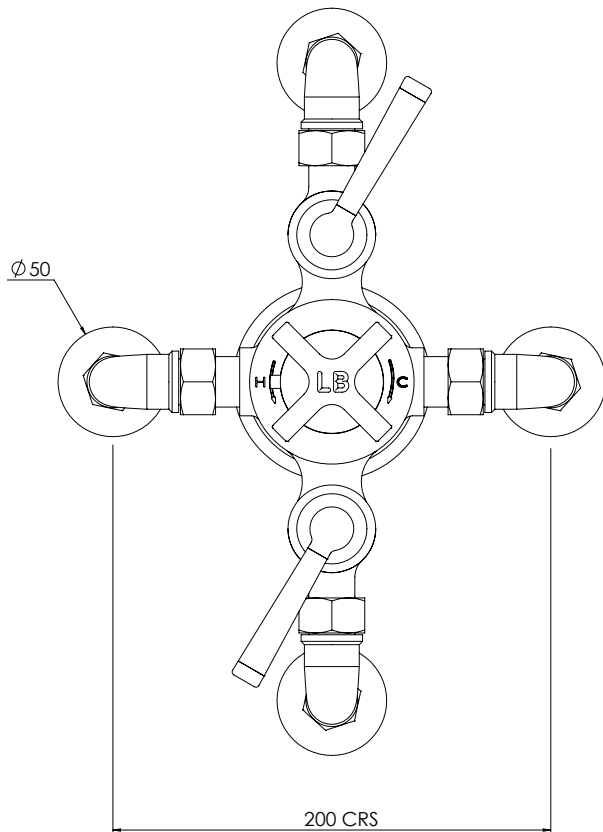

LEFROY BROOKS

IBROC HOUSE ESSEX ROAD
HODDESDON HERTS EN11 0QS UK
T: +44 (0)1992 708 316 F: +44 (0)1992 708 317

MB8746

MACKINTOSH BLACK EXPOSED DUAL CONTROL
THERMOSTATIC VALVE WITH WALL RETURNS

DIMENSIONAL DATA SHEET

DATE: 10/06/2019

REVISION: A

COPYRIGHT © LBIP LTD. ALL RIGHTS RESERVED

DIMENSIONS IN MILLIMETRES

WHILST EVERY EFFORT IS MADE TO ENSURE THE ACCURACY OF THESE DATA SHEETS THEY ARE SUBJECT TO CHANGE WITHOUT NOTICE AS PART OF THE COMPANY'S PRODUCT DEVELOPMENT PROCESS