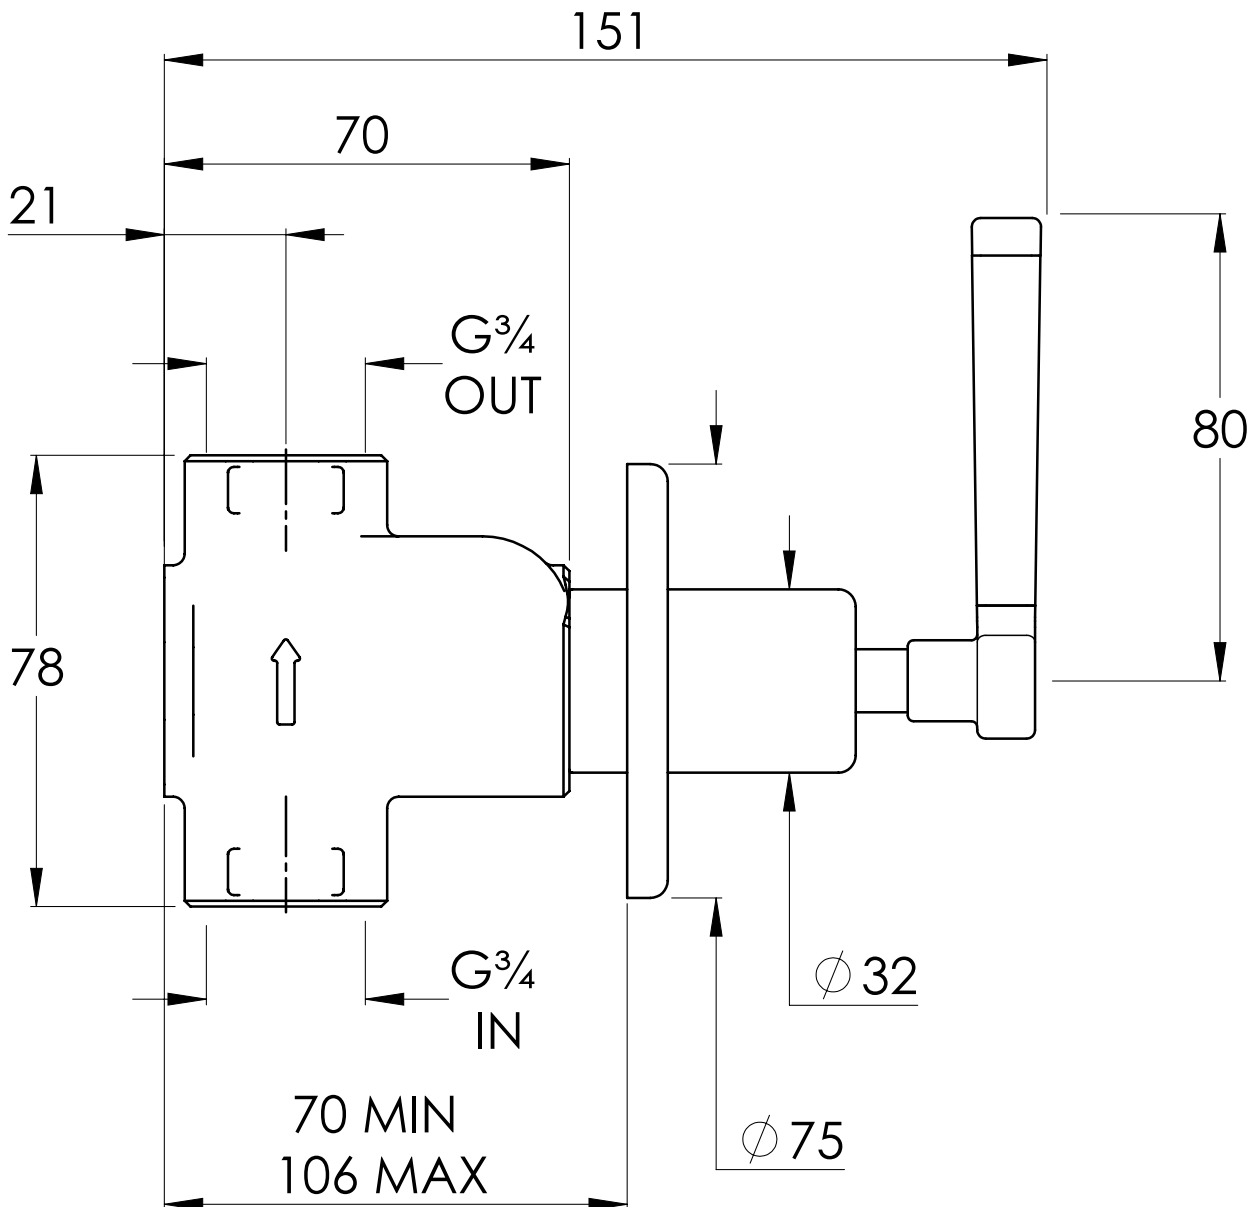

LEFROY BROOKS

IBROC HOUSE ESSEX ROAD
HODDESDON HERTS EN11 0QS UK
T: +44 (0)1992 708 316 F: +44 (0)1992 708 317

MB5000

MACKINTOSH BLACK FLOW CONTROL VALVE

DIMENSIONAL DATA SHEET

DATE: 23/01/2020

REVISION: B

COPYRIGHT © LBIP LTD. ALL RIGHTS RESERVED

DIMENSIONS IN MILLIMETRES

WHILST EVERY EFFORT IS MADE TO ENSURE THE ACCURACY OF THESE DATA SHEETS THEY ARE SUBJECT TO CHANGE WITHOUT NOTICE AS PART OF THE COMPANY'S PRODUCT DEVELOPMENT PROCESS