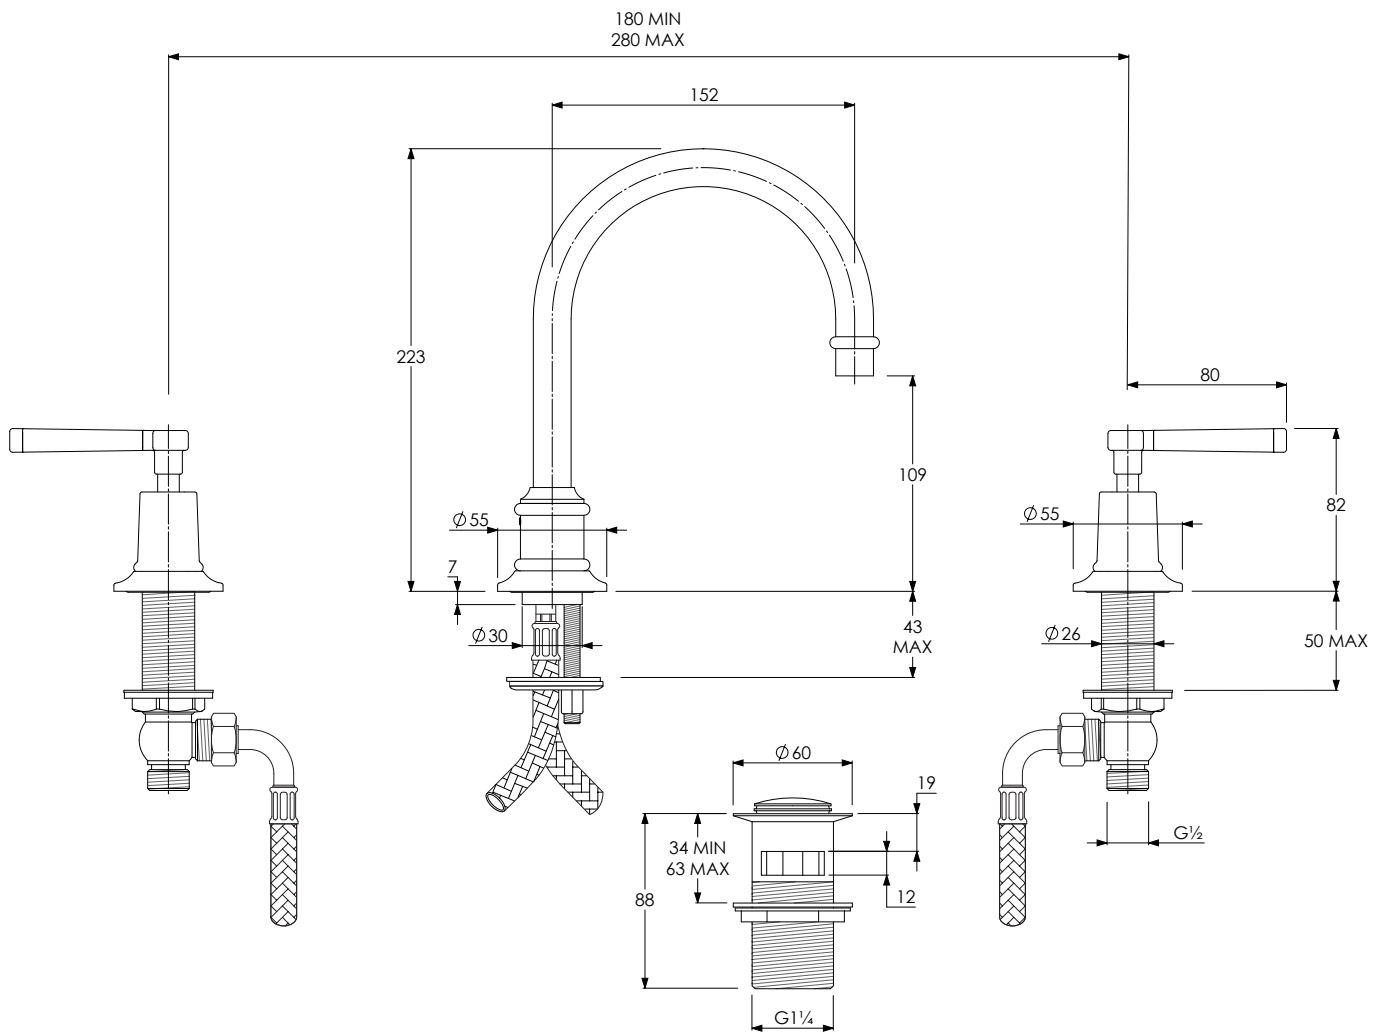

LEFROY BROOKS

IBROC HOUSE ESSEX ROAD
HODDESDON HERTS EN11 0QS UK
T: +44 (0)1992 708 316 F: +44 (0)1992 708 317

MB1230

MACKINTOSH BLACK 3 HOLE DECK MOUNTED BASIN
MIXER WITH SWIVEL SPOUT

DIMENSIONAL DATA SHEET

DATE: 28/09/2020

REVISION: A

COPYRIGHT © LBIP LTD. ALL RIGHTS RESERVED

DIMENSIONS IN MILLIMETRES

WHILST EVERY EFFORT IS MADE TO ENSURE THE ACCURACY OF THESE DATA SHEETS THEY ARE SUBJECT TO CHANGE WITHOUT NOTICE AS PART OF THE COMPANY'S PRODUCT DEVELOPMENT PROCESS