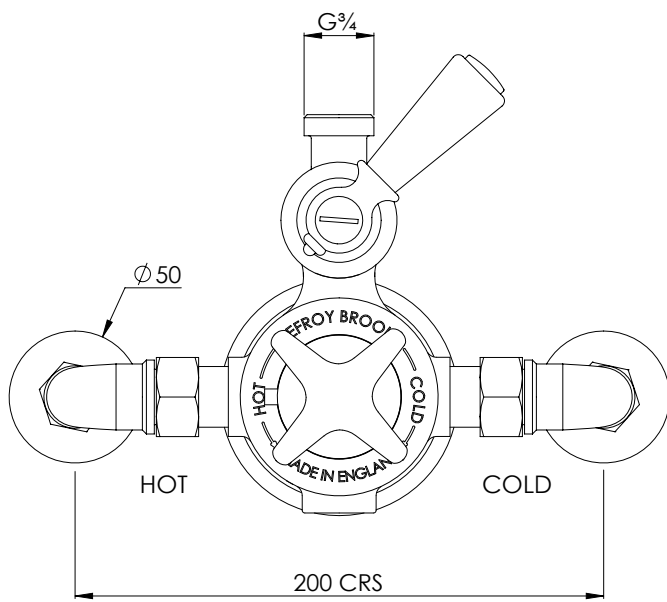

LEFROY BROOKS

IBROC HOUSE ESSEX ROAD
HODDESDON HERTS EN11 0QS UK
T: +44 (0)1992 708 316 F: +44 (0)1992 708 317

LS8700

CLASSIC EXPOSED THERMOSTATIC SHOWER VALVE
WITH STAR HANDLE

DIMENSIONAL DATA SHEET

DATE: 14/01/2021

REVISION: A

COPYRIGHT © LBIP LTD. ALL RIGHTS RESERVED

DIMENSIONS IN MILLIMETRES

WHILST EVERY EFFORT IS MADE TO ENSURE THE ACCURACY OF THESE DATA SHEETS THEY ARE SUBJECT TO CHANGE WITHOUT NOTICE AS PART OF THE COMPANY'S PRODUCT DEVELOPMENT PROCESS