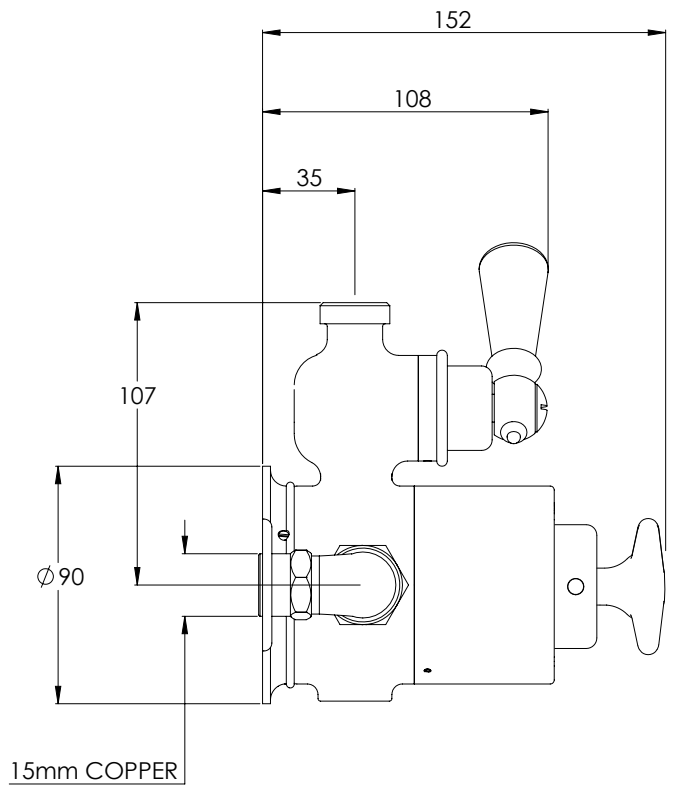

LEFROY BROOKS

IBROC HOUSE ESSEX ROAD
HODDESDON HERTS EN11 0QS UK
T: +44 (0)1992 708 316 F: +44 (0)1992 708 317

LS8700

CLASSIC EXPOSED THERMOSTATIC SHOWER VALVE
WITH STAR HANDLE

DIMENSIONAL DATA SHEET

DATE: 14/01/2021

REVISION: A

COPYRIGHT © LBIP LTD. ALL RIGHTS RESERVED

DIMENSIONS IN MILLIMETRES

WHILST EVERY EFFORT IS MADE TO ENSURE THE ACCURACY OF THESE DATA SHEETS THEY ARE SUBJECT TO CHANGE WITHOUT NOTICE AS PART OF THE COMPANY'S PRODUCT DEVELOPMENT PROCESS