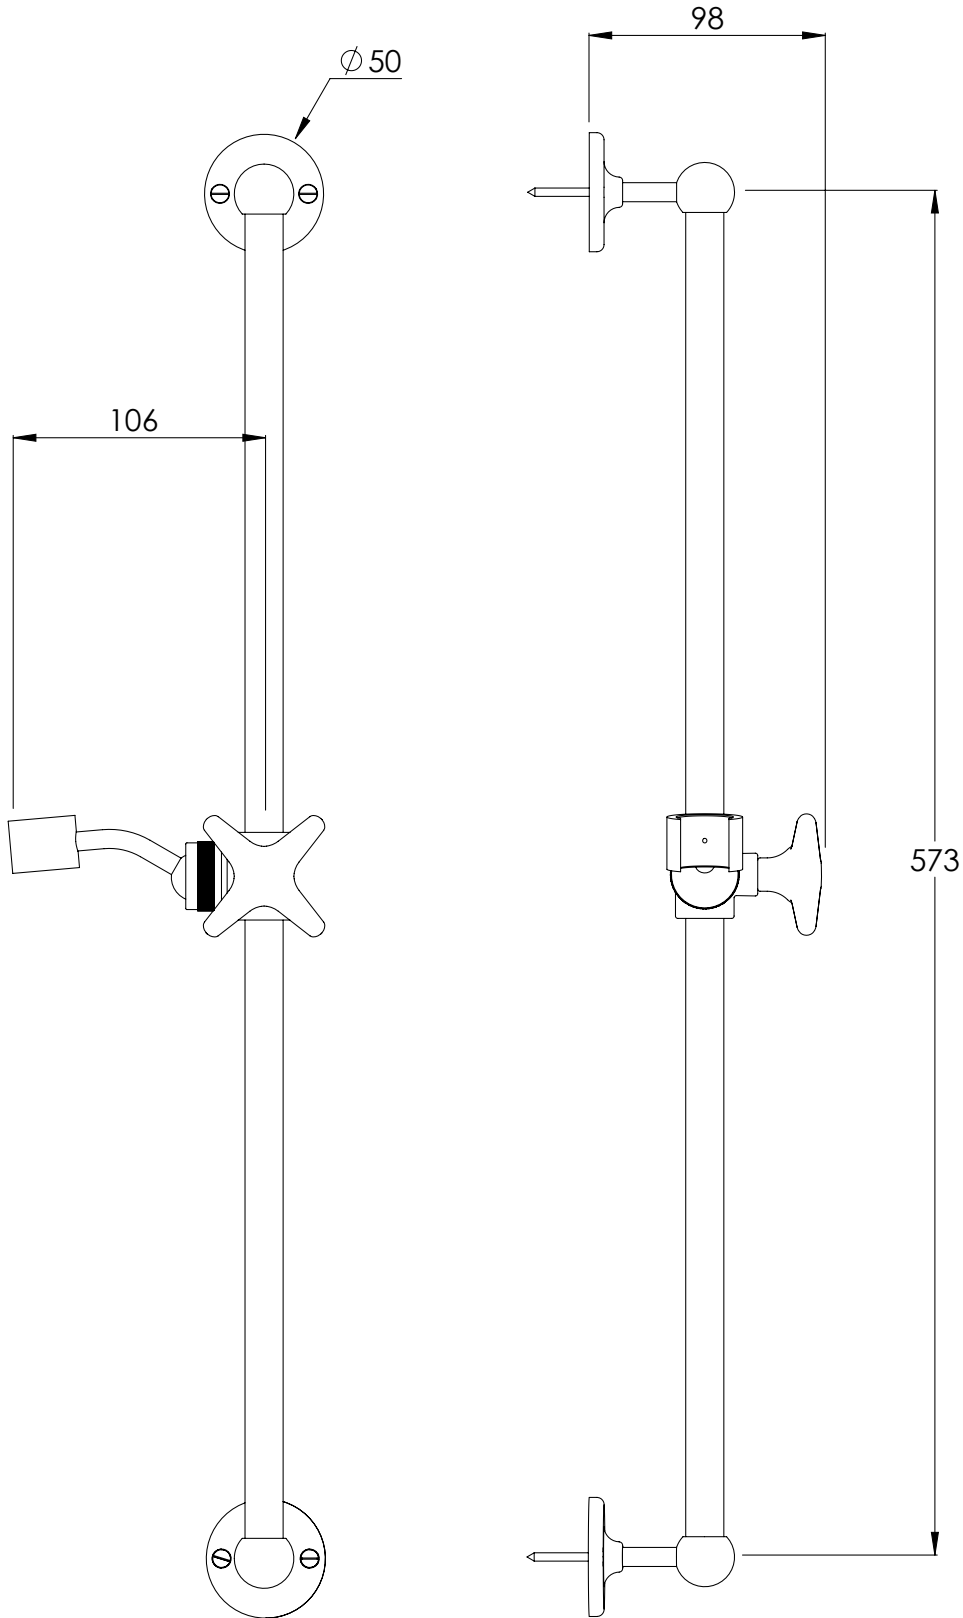

# LS1726

STAR HANDLE SLIDING RAIL KIT FOR HAND SHOWER

DIMENSIONAL DATA SHEET

DATE: 01/05/2024

REVISION: A

COPYRIGHT © LBIP LTD. ALL RIGHTS RESERVED

DIMENSIONS IN MILLIMETRES

WHILST EVERY EFFORT IS MADE TO ENSURE THE ACCURACY OF THESE DATA SHEETS THEY ARE SUBJECT TO CHANGE WITHOUT NOTICE AS PART OF THE COMPANY'S PRODUCT DEVELOPMENT PROCESS