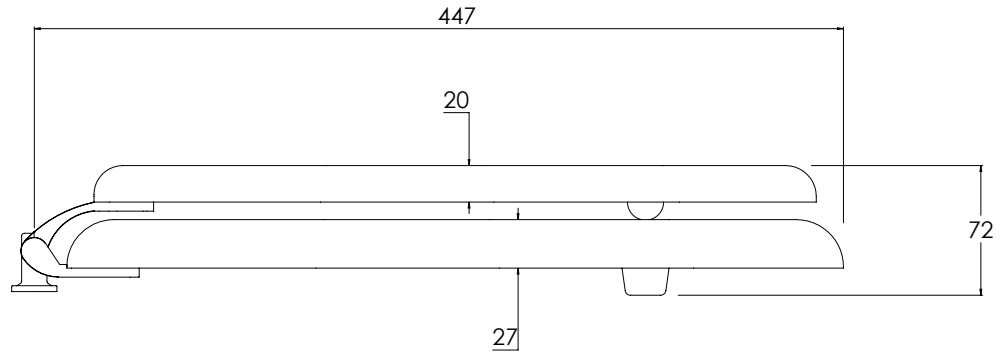

LEFROY BROOKS

IBROC HOUSE ESSEX ROAD
HODDESDON HERTS EN11 0QS UK
T: +44 (0)1992 708 316 F: +44 (0)1992 708 317

LB7841

BELLE AIRE WHITE LAVATORY SEAT WITH BAR HINGE

DIMENSIONAL DATA SHEET

DATE: 26/06/2019

REVISION: A

COPYRIGHT © LBIP LTD. ALL RIGHTS RESERVED

DIMENSIONS IN MILLIMETRES

WHILST EVERY EFFORT IS MADE TO ENSURE THE ACCURACY OF THESE DATA SHEETS THEY ARE SUBJECT TO CHANGE WITHOUT NOTICE AS PART OF THE COMPANY'S PRODUCT DEVELOPMENT PROCESS