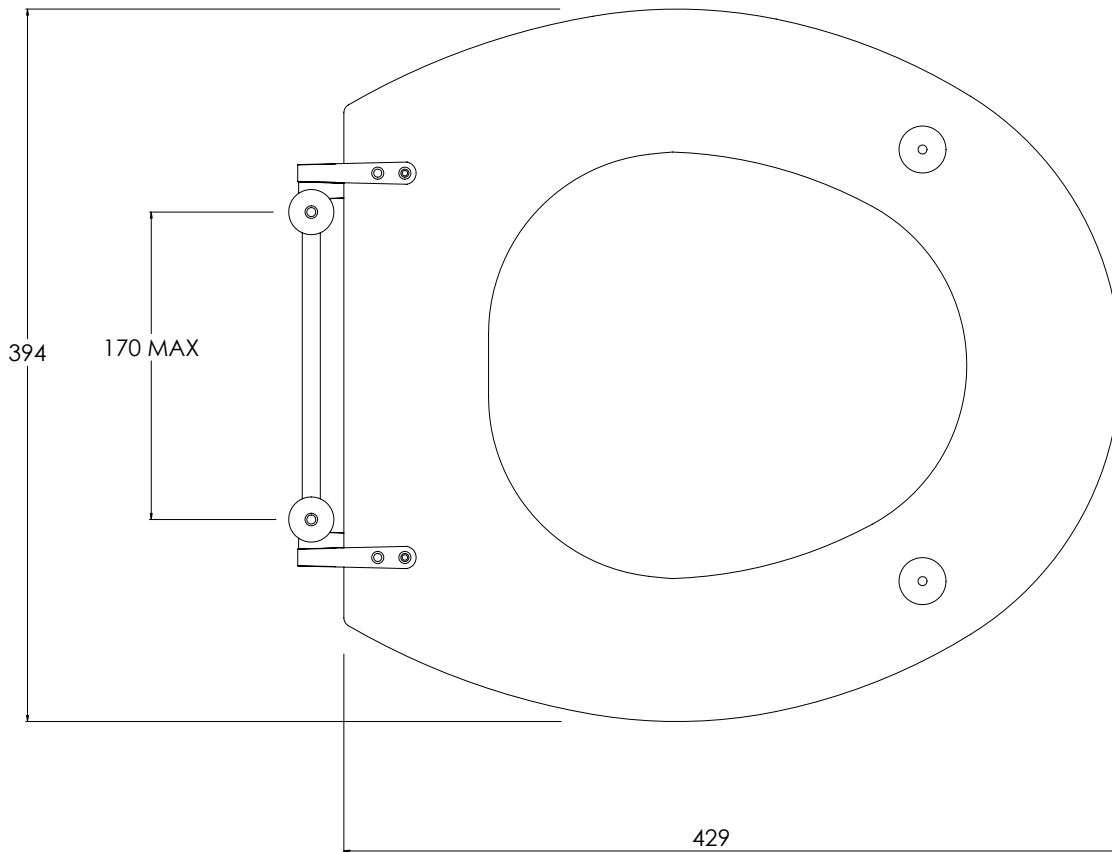

LEFROY BROOKS

IBROC HOUSE ESSEX ROAD
HODDESDON HERTS EN11 0QS UK
T: +44 (0)1992 708 316 F: +44 (0)1992 708 317

LB7841

BELLE AIRE WHITE LAVATORY SEAT WITH BAR HINGE

DIMENSIONAL DATA SHEET

DATE: 26/06/2019

REVISION: A

COPYRIGHT © LBIP LTD. ALL RIGHTS RESERVED

DIMENSIONS IN MILLIMETRES

WHILST EVERY EFFORT IS MADE TO ENSURE THE ACCURACY OF THESE DATA SHEETS THEY ARE SUBJECT TO CHANGE WITHOUT NOTICE AS PART OF THE COMPANY'S PRODUCT DEVELOPMENT PROCESS