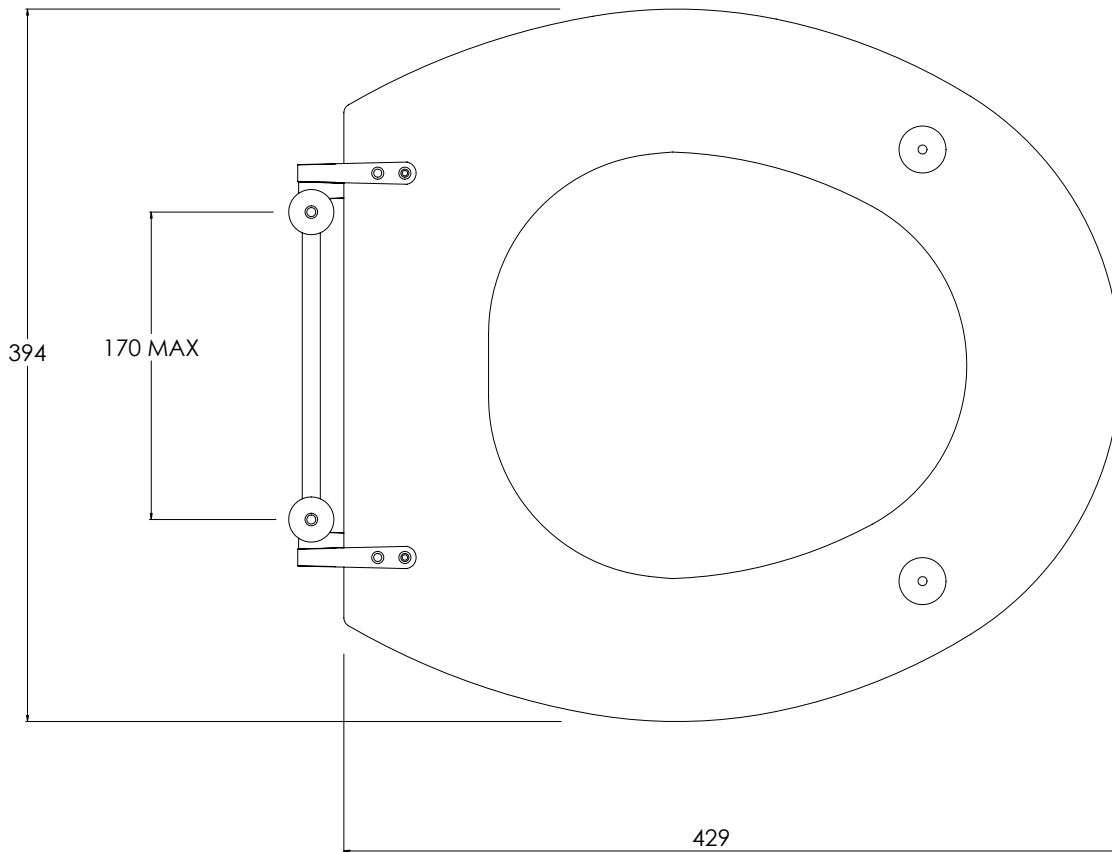

LEFROY BROOKS

IBROC HOUSE ESSEX ROAD
HODDESDON HERTS EN11 0QS UK
T: +44 (0)1992 708 316 F: +44 (0)1992 708 317

LB7840

BELLE AIRE MAHOGANY LAVATORY SEAT WITH BAR HINGE

DIMENSIONAL DATA SHEET

DATE: 26/06/2019

REVISION: A

COPYRIGHT © LBIP LTD. ALL RIGHTS RESERVED

DIMENSIONS IN MILLIMETRES

WHILST EVERY EFFORT IS MADE TO ENSURE THE ACCURACY OF THESE DATA SHEETS THEY ARE SUBJECT TO CHANGE WITHOUT NOTICE AS PART OF THE COMPANY'S PRODUCT DEVELOPMENT PROCESS