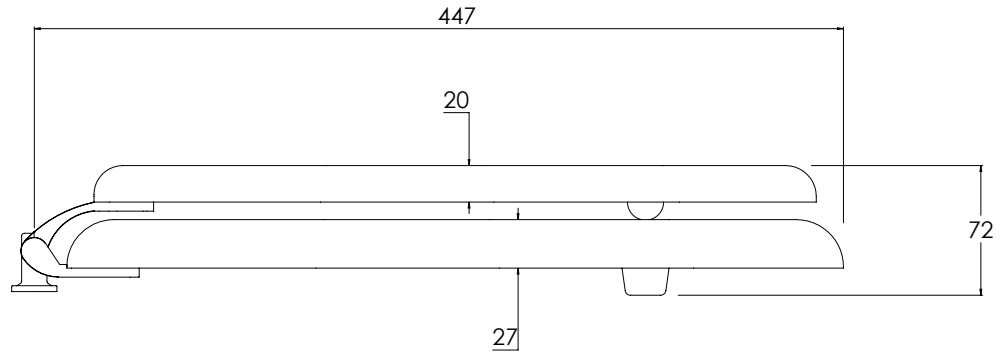

LEFROY BROOKS

IBROC HOUSE ESSEX ROAD
HODDESDON HERTS EN11 0QS UK
T: +44 (0)1992 708 316 F: +44 (0)1992 708 317

LB7840

BELLE AIRE MAHOGANY LAVATORY SEAT WITH BAR HINGE

DIMENSIONAL DATA SHEET

DATE: 26/06/2019

REVISION: A

COPYRIGHT © LBIP LTD. ALL RIGHTS RESERVED

DIMENSIONS IN MILLIMETRES

WHILST EVERY EFFORT IS MADE TO ENSURE THE ACCURACY OF THESE DATA SHEETS THEY ARE SUBJECT TO CHANGE WITHOUT NOTICE AS PART OF THE COMPANY'S PRODUCT DEVELOPMENT PROCESS