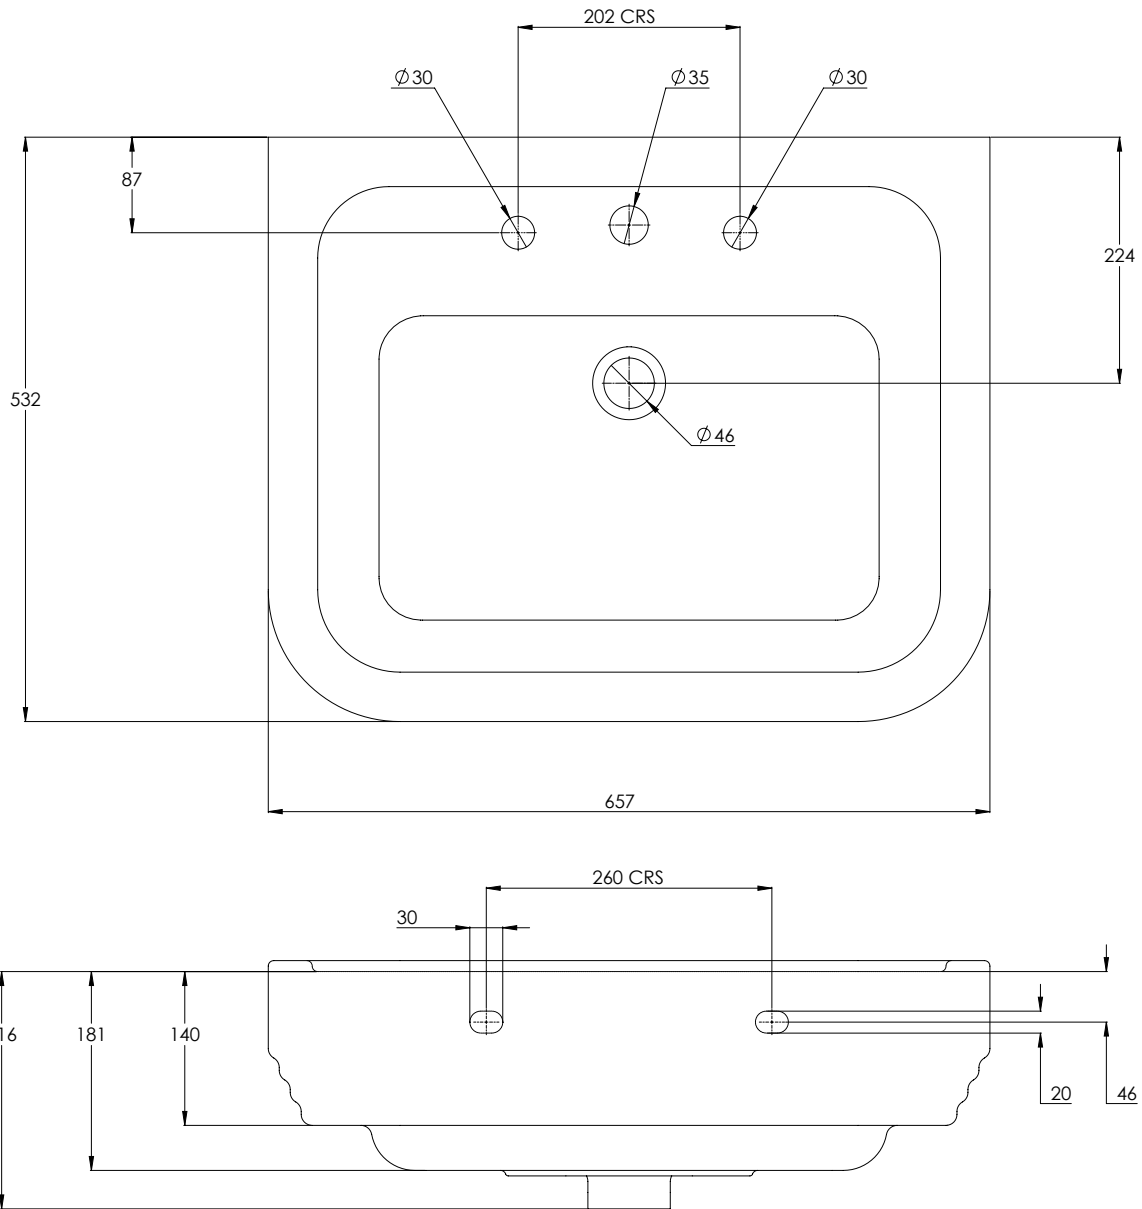

LEFROY BROOKS

IBROC HOUSE ESSEX ROAD
HODDESDON HERTS EN11 0QS UK
T: +44 (0)1992 708 316 F: +44 (0)1992 708 317

LB7803

BELLE AIRE THREE HOLE BASIN

DIMENSIONAL DATA SHEET

DATE: 10/09/2019

REVISION: B

COPYRIGHT © LBIP LTD. ALL RIGHTS RESERVED

ALL SHOWN DIMENSIONS ARE IN MILLIMETERS AND ARE SUBJECT TO STANDARD CERAMIC TOLERANCES.

WE RECOMMEND THAT ANY INSTALLATION WORK BE CARRIED OUT UPON RECEIPT OF ITEM.

WHILST EVERY EFFORT IS MADE TO ENSURE THE ACCURACY OF THESE DATA SHEETS THEY ARE SUBJECT TO CHANGE WITHOUT NOTICE AS PART OF THE COMPANY'S PRODUCT DEVELOPMENT PROCESS