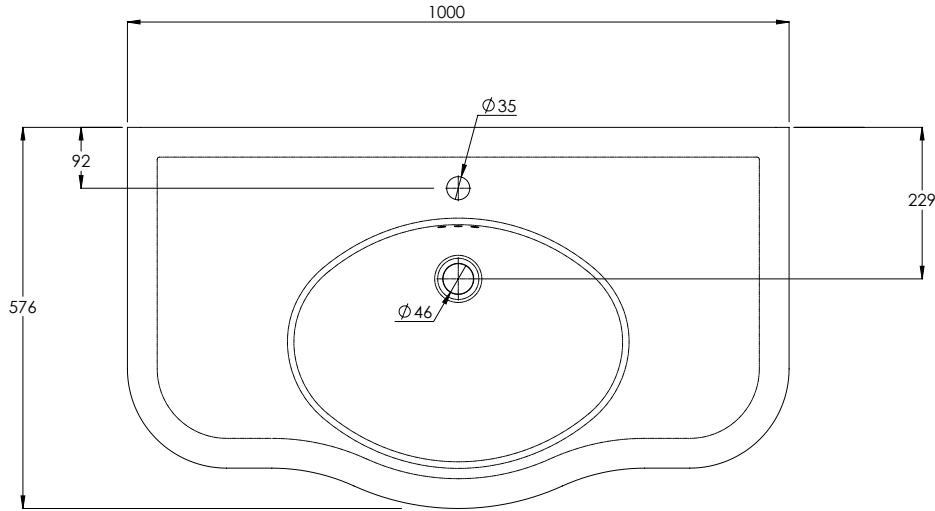

# LB7731 & LB7713

LA CHAPELLE ONE HOLE CONSOLE BASIN (100CM) WITH LEGS

## DIMENSIONAL DATA SHEET

DATE: 24/09/2019

REVISION: A

COPYRIGHT © LBIP LTD. ALL RIGHTS RESERVED

ALL SHOWN DIMENSIONS ARE IN MILLIMETERS AND ARE SUBJECT TO STANDARD CERAMIC TOLERANCES.

WE RECOMMEND THAT ANY INSTALLATION WORK BE CARRIED OUT UPON RECEIPT OF ITEM.