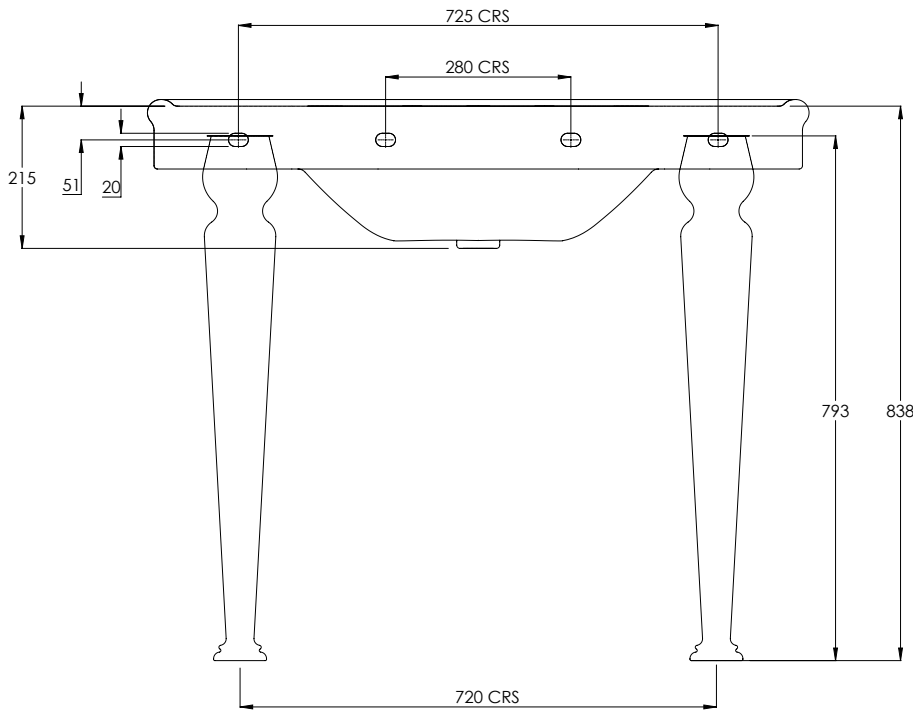

# LB7731 & LB7713

LA CHAPELLE ONE HOLE CONSOLE BASIN (100CM) WITH LEGS

## DIMENSIONAL DATA SHEET

DATE: 24/09/2019

REVISION: A

COPYRIGHT © LBIP LTD. ALL RIGHTS RESERVED

ALL SHOWN DIMENSIONS ARE IN MILLIMETERS AND ARE SUBJECT TO STANDARD CERAMIC TOLERANCES.

WE RECOMMEND THAT ANY INSTALLATION WORK BE CARRIED OUT UPON RECEIPT OF ITEM.