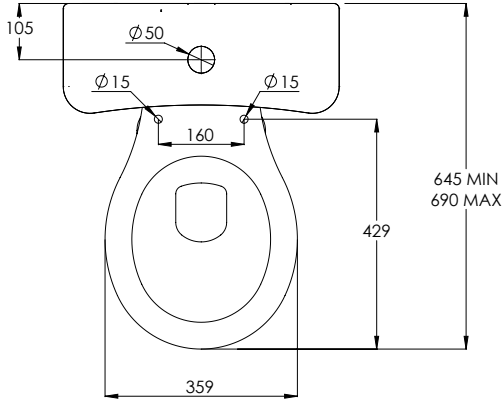

LEFROY BROOKS

IBROC HOUSE ESSEX ROAD
HODDESDON HERTS EN11 0QS UK
T: +44 (0)1992 708 316 F: +44 (0)1992 708 317

LB7709, LB7711 & LB7787

LA CHAPELLE HIGH LEVEL WC PAN WITH CISTERN
TANK & PLATED FLUSH PIPE

DIMENSIONAL DATA SHEET

DATE: 27/11/19

REVISION: A

RIGHT HAND SIDE INLET
(USING LB 7797 CISTERN INTERNAL)

COPYRIGHT © LBIP LTD. ALL RIGHTS RESERVED

ALL SHOWN DIMENSIONS ARE IN MILLIMETERS AND ARE SUBJECT TO STANDARD CERAMIC TOLERANCES.