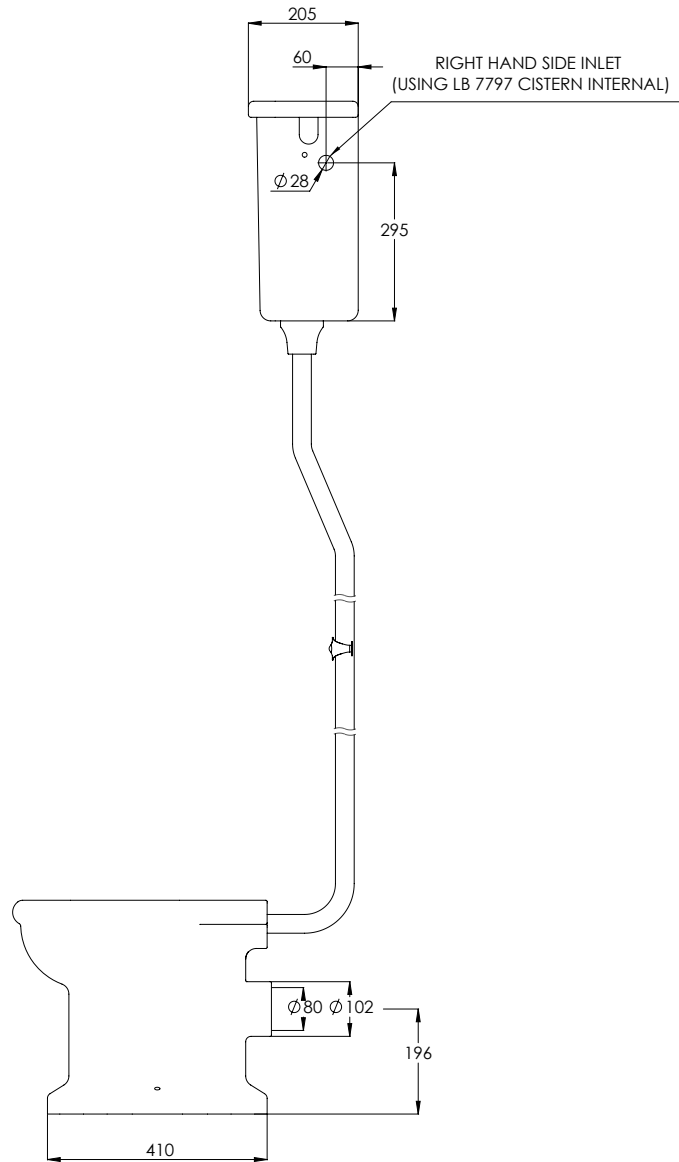

LEFROY BROOKS

IBROC HOUSE ESSEX ROAD
HODDESDON HERTS EN11 0QS UK
T: +44 (0)1992 708 316 F: +44 (0)1992 708 317

LB7709, LB7711 & LB7787

LA CHAPELLE HIGH LEVEL WC PAN WITH CISTERN
TANK & PLATED FLUSH PIPE

DIMENSIONAL DATA SHEET

DATE: 27/11/19

REVISION: A

RIGHT HAND SIDE INLET
(USING LB 7797 CISTERN INTERNAL)

COPYRIGHT © LBIP LTD. ALL RIGHTS RESERVED

ALL SHOWN DIMENSIONS ARE IN MILLIMETERS AND ARE SUBJECT TO STANDARD CERAMIC TOLERANCES.