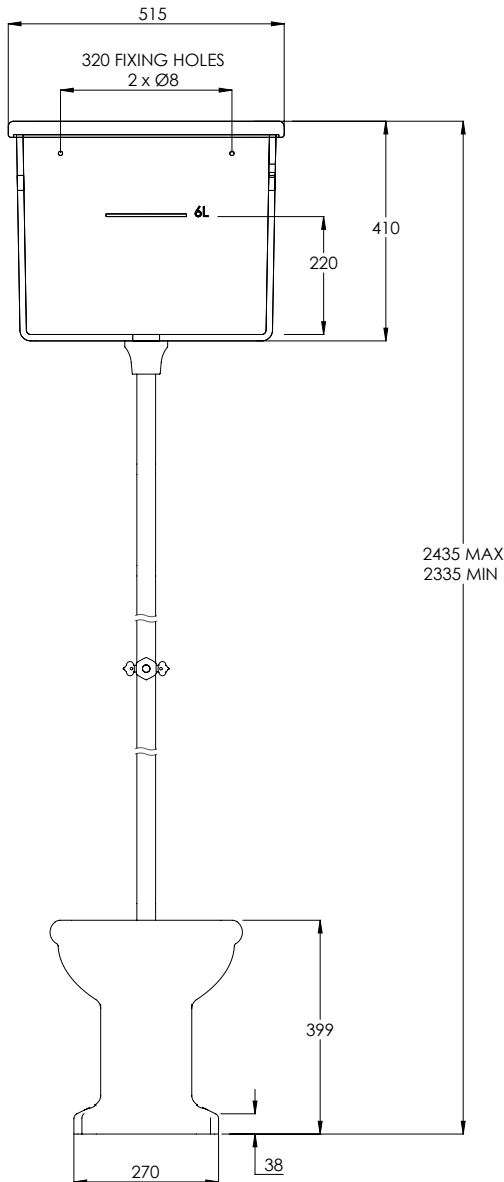

LEFROY BROOKS

IBROC HOUSE ESSEX ROAD
HODDESDON HERTS EN11 0QS UK
T: +44 (0)1992 708 316 F: +44 (0)1992 708 317

LB7709, LB7711 & LB7787

LA CHAPELLE HIGH LEVEL WC PAN WITH CISTERN
TANK & PLATED FLUSH PIPE

DIMENSIONAL DATA SHEET

DATE: 27/11/19

REVISION: A

RIGHT HAND SIDE INLET
(USING LB 7797 CISTERN INTERNAL)

COPYRIGHT © LBIP LTD. ALL RIGHTS RESERVED

ALL SHOWN DIMENSIONS ARE IN MILLIMETERS AND ARE SUBJECT TO STANDARD CERAMIC TOLERANCES.