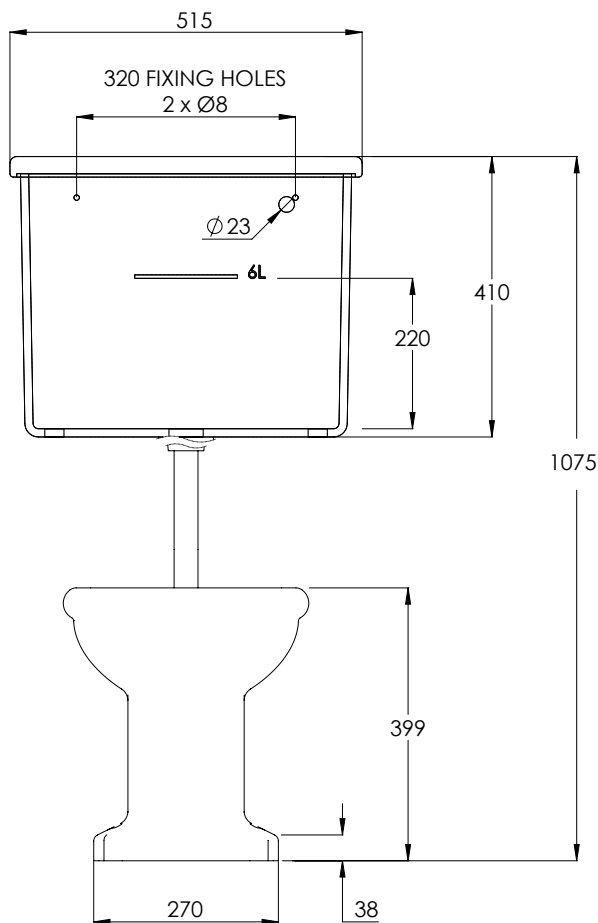

## LB7709, LB7708 & LB7788

LA CHAPELLE LOW LEVEL WC PAN WITH CISTERN TANK  
& PLATED FLUSH PIPE

### DIMENSIONAL DATA SHEET

DATE: 27/11/19

REVISION: A

ALL SHOWN DIMENSIONS ARE IN MILLIMETERS AND ARE SUBJECT TO STANDARD CERAMIC TOLERANCES.

WE RECOMMEND THAT ANY INSTALLATION WORK BE CARRIED OUT UPON RECEIPT OF ITEM.