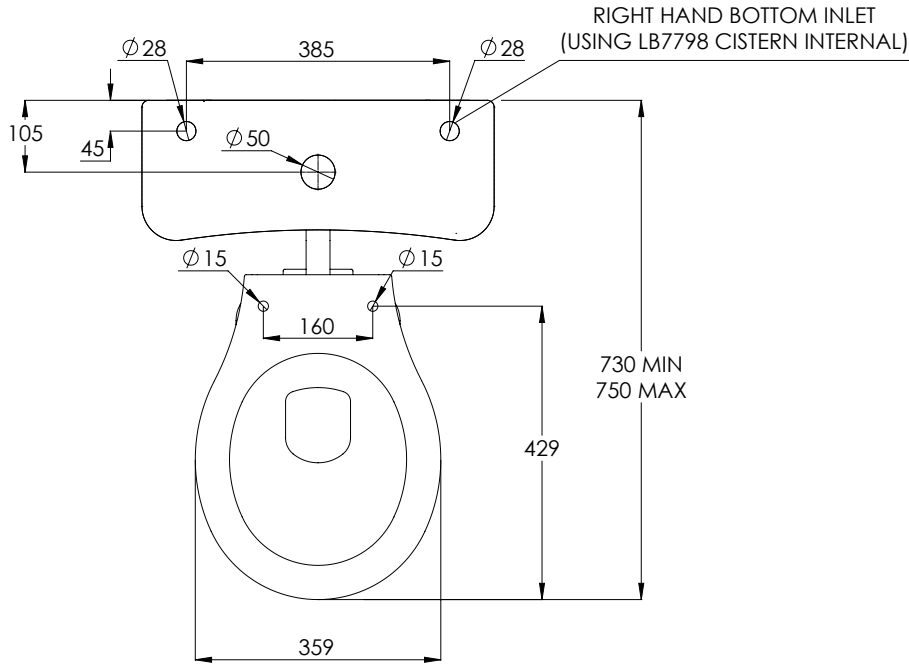

## LB7709, LB7708 & LB7788

LA CHAPELLE LOW LEVEL WC PAN WITH CISTERN TANK  
& PLATED FLUSH PIPE

### DIMENSIONAL DATA SHEET

DATE: 27/11/19

REVISION: A

ALL SHOWN DIMENSIONS ARE IN MILLIMETERS AND ARE SUBJECT TO STANDARD CERAMIC TOLERANCES.

WE RECOMMEND THAT ANY INSTALLATION WORK BE CARRIED OUT UPON RECEIPT OF ITEM.