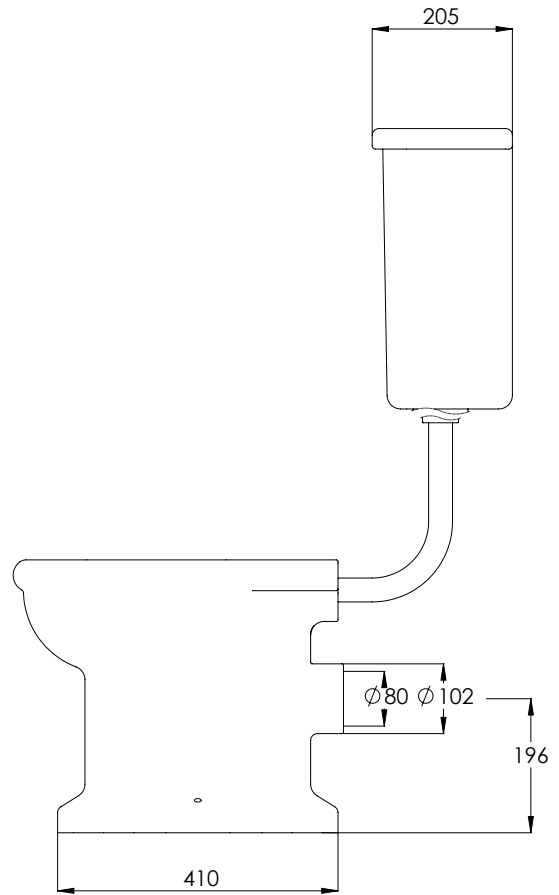

## LB7709, LB7708 & LB7788

LA CHAPELLE LOW LEVEL WC PAN WITH CISTERN TANK  
& PLATED FLUSH PIPE

### DIMENSIONAL DATA SHEET

DATE: 27/11/19

REVISION: A

ALL SHOWN DIMENSIONS ARE IN MILLIMETERS AND ARE SUBJECT TO STANDARD CERAMIC TOLERANCES.

WE RECOMMEND THAT ANY INSTALLATION WORK BE CARRIED OUT UPON RECEIPT OF ITEM.