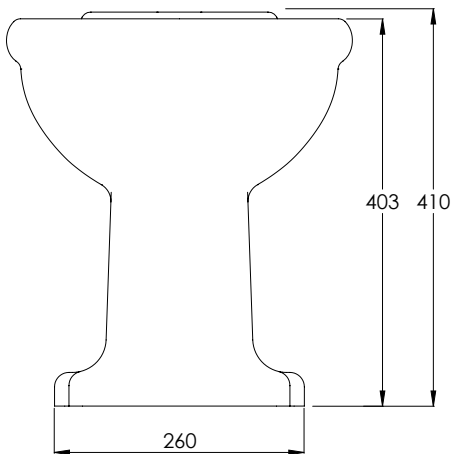

LEFROY BROOKS

IBROC HOUSE ESSEX ROAD
HODDESDON HERTS EN11 0QS UK
T: +44 (0)1992 708 316 F: +44 (0)1992 708 317

LB7707

LA CHAPELLE CLOSE COUPLED WC PAN

DIMENSIONAL DATA SHEET

DATE: 22/01/24

REVISION: B

COPYRIGHT © LBIP LTD. ALL RIGHTS RESERVED

ALL SHOWN DIMENSIONS ARE IN MILLIMETERS AND ARE SUBJECT TO STANDARD CERAMIC TOLERANCES.

WE RECOMMEND THAT ANY INSTALLATION WORK BE CARRIED OUT UPON RECEIPT OF ITEM.

WHILST EVERY EFFORT IS MADE TO ENSURE THE ACCURACY OF THESE DATA SHEETS THEY ARE SUBJECT TO CHANGE WITHOUT NOTICE AS PART OF THE COMPANY'S PRODUCT DEVELOPMENT PROCESS