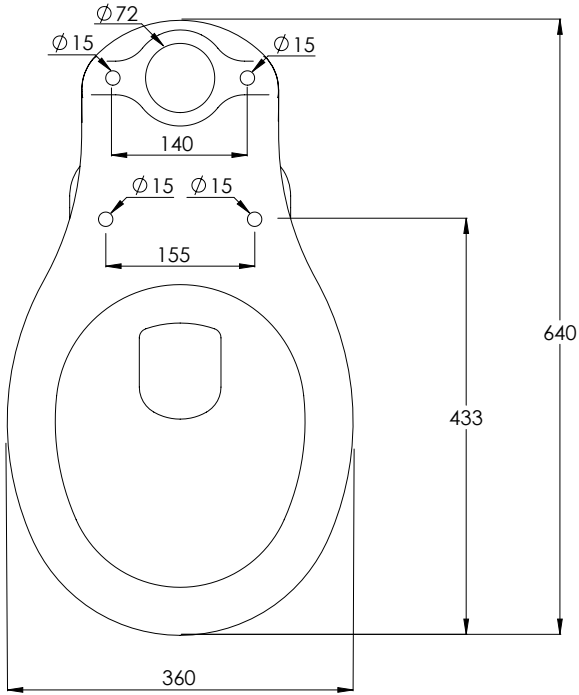

LEFROY BROOKS

IBROC HOUSE ESSEX ROAD
HODDESDON HERTS EN11 0QS UK
T: +44 (0)1992 708 316 F: +44 (0)1992 708 317

LB7707

LA CHAPELLE CLOSE COUPLED WC PAN

DIMENSIONAL DATA SHEET

DATE: 22/01/24

REVISION: B

COPYRIGHT © LBIP LTD. ALL RIGHTS RESERVED

ALL SHOWN DIMENSIONS ARE IN MILLIMETERS AND ARE SUBJECT TO STANDARD CERAMIC TOLERANCES.

WE RECOMMEND THAT ANY INSTALLATION WORK BE CARRIED OUT UPON RECEIPT OF ITEM.

WHILST EVERY EFFORT IS MADE TO ENSURE THE ACCURACY OF THESE DATA SHEETS THEY ARE SUBJECT TO CHANGE WITHOUT NOTICE AS PART OF THE COMPANY'S PRODUCT DEVELOPMENT PROCESS