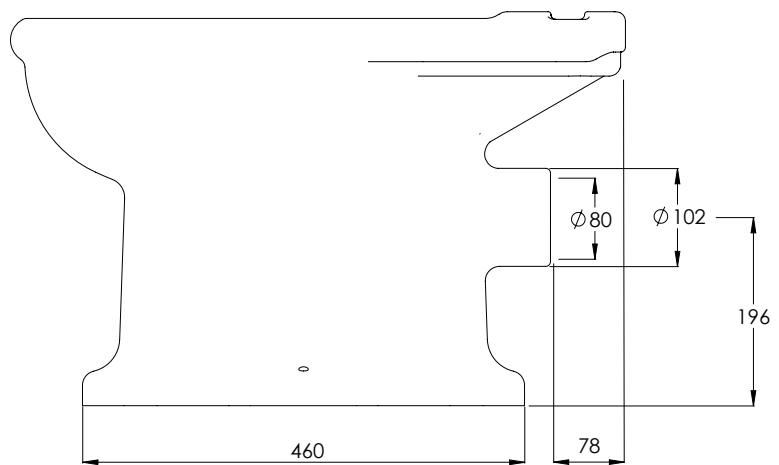

LEFROY BROOKS

IBROC HOUSE ESSEX ROAD
HODDESDON HERTS EN11 0QS UK
T: +44 (0)1992 708 316 F: +44 (0)1992 708 317

LB7707

LA CHAPELLE CLOSE COUPLED WC PAN

DIMENSIONAL DATA SHEET

DATE: 22/01/24

REVISION: B

COPYRIGHT © LBIP LTD. ALL RIGHTS RESERVED

ALL SHOWN DIMENSIONS ARE IN MILLIMETERS AND ARE SUBJECT TO STANDARD CERAMIC TOLERANCES.

WE RECOMMEND THAT ANY INSTALLATION WORK BE CARRIED OUT UPON RECEIPT OF ITEM.

WHILST EVERY EFFORT IS MADE TO ENSURE THE ACCURACY OF THESE DATA SHEETS THEY ARE SUBJECT TO CHANGE WITHOUT NOTICE AS PART OF THE COMPANY'S PRODUCT DEVELOPMENT PROCESS